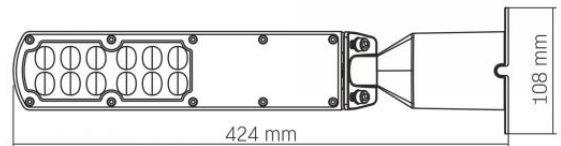

VIDEX®

VIDEX IP65 SLE18 30W 3000Lm 5000K 220V

INDEX: VL-SLE18-0305

We reserve the right to make technical changes. The data contained in this material is not legally binding.

Allegro opt Sp. z o.o., ul. Mierzeja Wiślana 11,
30-732 Krakow, Poland.