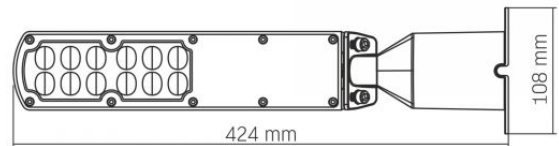

VIDEX®

VIDEX IP65 SLE18 30W 3000Lm 5000K 220V

INDEX: VL-SLE18-0305

We reserve the right to make technical changes. The data contained in this material is not legally binding.

Allegro opt Sp. z o.o., ul. Mierzeja Wiślana 11,
30-732 Krakow, Poland.