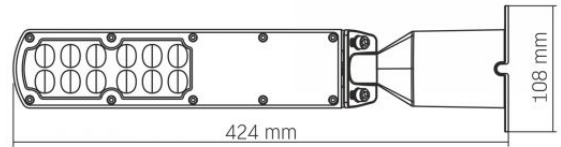

<b>EAN</b>	4820246486002
<b>Height</b>	424 mm
<b>Width</b>	108 mm
<b>Depth</b>	76 mm
<b>Outer box</b>	10 pcs.
<b>Unit nett weight</b>	570g
<b>In the package</b>	1 pc.

**Additional information**

<b>Place of installation</b>	Pillar, Wall
<b>Vertical adjustment range</b>	25°
<b>Place of application</b>	outdoor
<b>Impact protection</b>	IK07
<b>Housing colour</b>	Black
<b>Minimum distance from the illuminated object</b>	0.5 m
<b>Diffuser material</b>	Polycarbonate (PC)
<b>Ultraviolet radiation</b>	no
<b>Operating temperature range</b>	-30° +50°C
<b>Suitable for installation in normally flammable surfaces</b>	yes
<b>Mercury content</b>	Does not contain
<b>Ingress protection</b>	IP65
<b>Housing material</b>	Aluminum alloy

**Dimensions**
**Signs marking goods**
**Packaging marking**

Recycling of  
waste, CE,  
Utilization

**VIDEX<sup>®</sup>**

VIDEX IP65 SLE18 30W 3000Lm 5000K 220V

**INDEX: VL-SLE18-0305**

**VIDEX<sup>®</sup>****VIDEX IP65 SLE18 30W 3000Lm 5000K 220V****INDEX: VL-SLE18-0305**