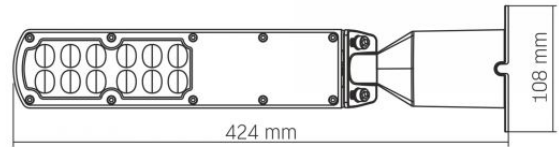

VIDEX®

VIDEX IP65 SLE18 30W 3000Lm 5000K 200V

INDEX: VL-SLE18-0305

We reserve the right to make technical changes. The data contained in this material is not legally binding.

Allegro Opt Sp. z o.o., Handlowa 23, 05-120 Legionowo, Poland.