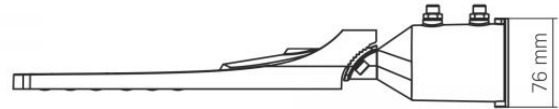

VIDEX®

VIDEX IP65 SLE18 30W 3000Lm 5000K 200V

INDEX: VL-SLE18-0305

We reserve the right to make technical changes. The data contained in this material is not legally binding.

Allegro Opt Sp. z o.o., Handlowa 23, 05-120 Legionowo, Poland.