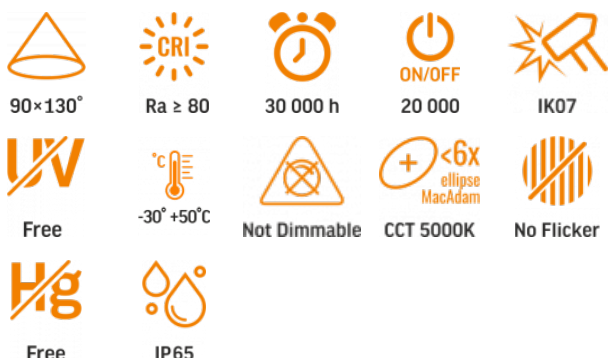

VIDEX®

VIDEX IP65 SLE18 30W 3000Lm 5000K 220V

INDEX: VL-SLE18-0305

TECHNICAL CARD

LED Street Light

Pursuant to the provisions of the WEEE Act, it is forbidden to put waste equipment marked with the symbol of a crossed out bin together with other waste. The user, wishing to get rid of electronic and electrical equipment, is obliged to return it to a waste equipment collection point. There are no hazardous components in the equipment that have a particularly negative impact on the environment and human health.

VIDEX®

VIDEX IP65 SLE18 30W 3000Lm 5000K 220V

INDEX: VL-SLE18-0305

WARRANTY 2 YEARS

NEUTRAL WHITE
5000K

Neutral White / Neutralny biały / Neutralni bila / Blanc neuter / Neutrálna biela / Neutraal wit / Semleges feher / Nevtralno bela / Neutralno bijela / Neutralweiß / Alb neutru / Neutrus balta / Neitrāls balta / Neutraalne valge / Неутрално бяла / Bianco neutro.

High luminance light source	No
Anti-glare shield	No
Technology	LED

Electrical parameters

On-mode power (Pon)	30 W
Rated voltage, frequency	AC 180-265 V, 50/60 Hz
Cable length	30 cm
Rated current	150 mA
Input interface	Free wire ends
Electric shock protection class	I
Energy consumption in on-mode of the light source (kWh/1000h)	30
Displacement factor (cos φ1)	0.9
Survival factor	0.9

Photometric parameters

Useful luminous flux of the light source (Φuse)	2700 Lm
Correlated color temperature	5000K (neutral white)
Peak luminous intensity	1280 cd
Beam angle	90 × 130°
Color rendering index (CRI)	Ra > 80
Lifetime	30000 h
On/Off cycles	20000
Useful luminous flux of the light source reference	in a wide cone (120°)