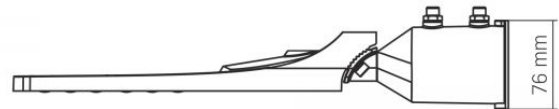

VIDEX®

VIDEX IP65 SLE18 30W 3000Lm 5000K 220V

INDEX: VL-SLE18-0305

We reserve the right to make technical changes. The data contained in this material is not legally binding.

Allegro opt Sp. z o.o., ul. Mierzeja Wiślana 11,
30-732 Krakow, Poland.