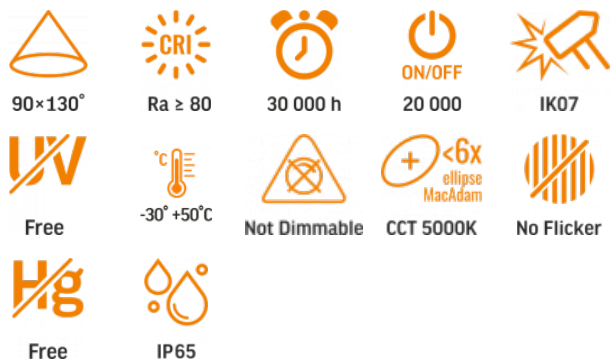

VIDEX®

WARRANTY 2 YEARS

NEUTRAL WHITE
5000K

Neutral White / Neutralny biały / Neutralni bila / Blanc neuter / Neutrálna biela / Neutraal wit / Semleges feher / Nevtralno bela / Neutralno bijela / Neutralweiß / Alb neutru / Neutralus balta / Neitrāls balta / Neutraalne valge / Нейтрално бяла / Bianco neutro.

General parameters

Control gear replaceable	-
Light source replaceable	by the producer
Light source or containing product	Light source

Type of light source

Energy class of the light source	F
Dimmable	no
Directional or non-directional light source	DLS
Mains or non-mains light source	MLS
Connected light source (cls)	no
Colour-tuneable light source (CTLS)	no
High luminance light source	No

VIDEX IP65 SLE18 30W 3000Lm 5000K 220V

INDEX: VL-SLE18-0305

Anti-glare shield	No
Technology	LED

Electrical parameters

On-mode power (Pon)	30 W
Rated voltage, frequency	AC 180-265 V, 50/60 Hz
Cable length	30 cm
Rated current	150 mA
Input interface	Free wire ends
Electric shock protection class	I
Displacement factor (cos φ1)	0.9
Energy consumption in on-mode of the light source (kWh/1000h)	30
Survival factor	0.9

Photometric parameters

Useful luminous flux of the light source (Φuse)	2700 Lm
Correlated color temperature	5000K (neutral white)
Peak luminous intensity	1280 cd
Beam angle	90 × 130°
Color rendering index (CRI)	Ra > 80
Lifetime	30000 h
On/Off cycles	20000
Useful luminous flux of the light source reference	in a wide cone (120°)
Chromaticity coordinates (x)	0.34