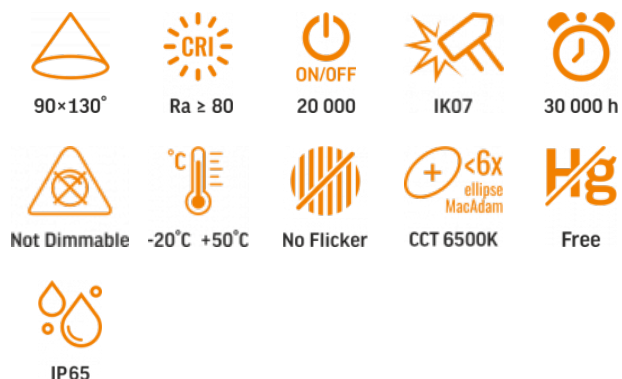

TECHNICAL CARD

LED Street Light

Pursuant to the provisions of the WEEE Act, it is forbidden to put waste equipment marked with the symbol of a crossed out bin together with other waste. The user, wishing to get rid of electronic and electrical equipment, is obliged to return it to a waste equipment collection point. There are no hazardous components in the equipment that have a particularly negative impact on the environment and human health.

INDEX: VLE-SLE14-505

WARRANTY 3 YEARS

NEUTRAL WHITE

Neutral White / Neutralny biały / Neutralni bila / Blanc neuter / Neutrálna biela / Neutraal wit / Semleges feher / Nevtralno bela / Neutralno bijela / Neutralweiß / Alb neutru / Neutralus balta / Neitrāls balta / Neutraalne valge / Нейтрално бяла / Bianco neutro.

Photometric parameters

Useful luminous flux (Φuse)	5000 Lm
Correlated color temperature	5000K (neutral white)
Peak luminous intensity	3100 cd
Beam angle	90 × 130°
Color rendering index (CRI)	Ra > 80
On/Off cycles	20000
Lifetime (L70B50)	30000 h
Useful luminous flux of the light source reference	in a wide cone (120°)
Chromaticity coordinates (x)	0.34
Chromaticity coordinates (y)	0.359
R9 colour rendering index value	>0

Outer box	10 pcs.
Width	151 mm
Depth	88 mm

Signs marking goods

Packaging marking

Recycling of waste, CE, Utilization

Additional information

Vertical adjustment range	200°
Place of installation	Pillar, Wall
Place of application	outdoor
Impact protection	IK07
Housing colour	Gray
Diffuser material	Polycarbonate (PC)
Minimum distance from the illuminated object	0.5 m
Operating temperature range	-20° +50°C
Suitable for installation in normally flammable surfaces	yes
Mercury content	Does not contain
Ingress protection	IP65
Housing material	Aluminum alloy