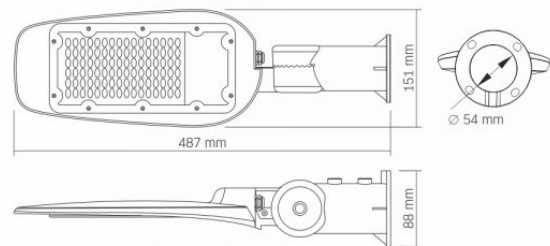

INDEX: VLE-SLE14-505

Flicker metric (Pst LM)	≤1
Stroboscopic effect metric (SVM)	outdoor use

Additional information

Place of installation	Pillar, Wall
Vertical adjustment range	200°
Place of application	outdoor
Housing colour	Gray
Impact protection	IK07
Minimum distance from the illuminated object	0.5 m
Diffuser material	PC
Operating temperature range	-20° +50°C
Suitable for installation in normally flammable surfaces	yes
Mercury content	Does not contain
Ingress protection	IP65
Housing material	Aluminum alloy

Dimensions

EAN	5904405542293
Height	487 mm
Width	151 mm
Depth	88 mm
Outer box	10 pcs.
In the package	1 pc.

VIDEX®

VIDEX-STREET-LED-LEYA-50W-NW5

INDEX: VLE-SLE14-505

We reserve the right to make technical changes. The data contained in this material is not legally binding.