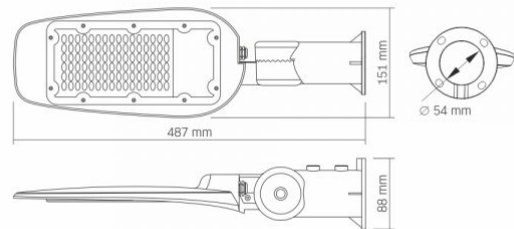

Outer box	10 pcs.
Width	151 mm
Depth	88 mm

Signs marking goods

Packaging marking

Recycling of waste, CE, Utilization

Additional information

Vertical adjustment range	200°
Place of installation	Pillar, Wall
Place of application	outdoor
Impact protection	IK07
Housing colour	Gray
Diffuser material	Polycarbonate (PC)
Minimum distance from the illuminated object	0.5 m
Operating temperature range	-20° +50°C
Suitable for installation in normally flammable surfaces	yes
Mercury content	Does not contain
Ingress protection	IP65
Housing material	Aluminum alloy

Dimensions

EAN	5904405542293
In the package	1 pc.
Height	487 mm

VIDEX®

VIDEX-STREET-LED-LEYA-50W-NW5

INDEX: VLE-SLE14-505

We reserve the right to make technical changes. The data contained in this material is not legally binding.