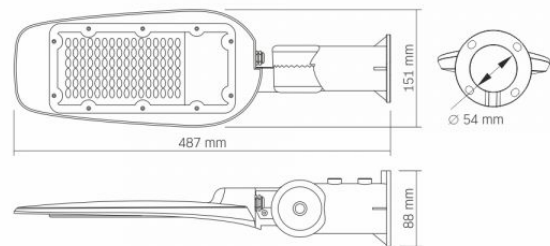

INDEX: VLE-SLE14-505

Flicker metric (Pst LM)	≤1
Stroboscopic effect metric (SVM)	outdoor use

Additional information

Place of installation	Pillar, Wall
Vertical adjustment range	200°
Place of application	outdoor
Housing colour	Gray
Impact protection	IK07
Minimum distance from the illuminated object	0.5 m
Diffuser material	PC
Operating temperature range	-20° +50°C
Suitable for installation in normally flammable surfaces	yes
Mercury content	Does not contain
Ingress protection	IP65
Housing material	Aluminum alloy

Dimensions

EAN	5904405542293
Height	487 mm
Width	151 mm
Depth	88 mm
Outer box	10 pcs.
In the package	1 pc.

VIDEX[®]**VIDEX-STREET-LED-LEYA-50W-NW5****INDEX: VLE-SLE14-505**

We reserve the right to make technical changes. The data contained in this material is not legally binding.