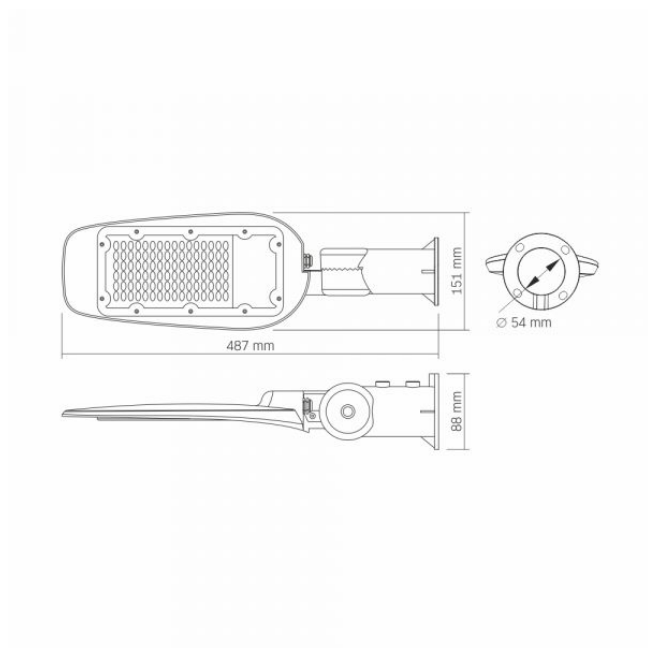

General parameters

Control gear replaceable	-
Light source replaceable	no

Type of light source

Energy class of the light source	E
Dimmable	no

Electrical parameters

On-mode power (P _{on})	50 W
Rated voltage, frequency	AC 220-240 V, 50/60 Hz
Cable length	30 cm
Rated current	240 mA
Input interface	Free wire ends

VIDEX-STREET-LED-LEYA-50W-NW

INDEX: VLE-SLe14-504

Electric shock protection class I

Photometric parameters

Useful luminous flux of the contained light source (Φ _{use})	5000 Lm
Correlated color temperature	4000K (neutral white)
Peak luminous intensity	3100 cd
Beam angle	90 × 130°
Color rendering index (CRI)	Ra > 80
Lifetime	30000 h
On/Off cycles	20000
Useful luminous flux of the light source reference	in a wide cone (120°)

Additional information

Place of installation	Pillar, Wall
Vertical adjustment range	200°
Place of application	outdoor
Impact protection	IK07
Housing colour	Gray
Minimum distance from the illuminated object	0.5 m
Diffuser material	Polycarbonate (PC)
Operating temperature range	-20° +50°C
Mercury content	Does not contain
Ingress protection	IP65
Housing material	Aluminum alloy

VIDEX®

VIDEX-STREET-LED-LEYA-50W-NW

INDEX: VLE-SLe14-504

Dimensions

EAN	5904405541074
Height	487 mm
Width	151 mm
Depth	88 mm
Outer box	10 pcs.

INDEX: VLE-SLe14-504

We reserve the right to make technical changes. The data contained in this material is not legally binding.