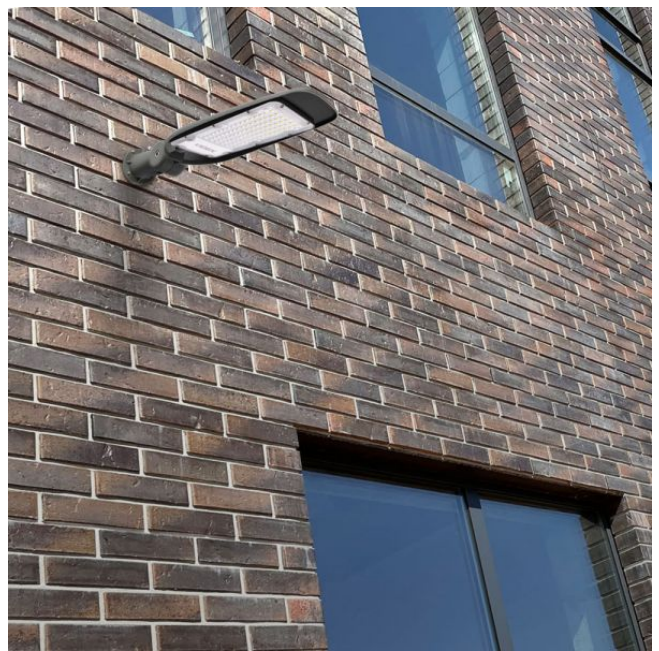

VIDEX®

VIDEX-STREET-LED-LEYA-50W-NW

INDEX: VLE-SLe14-504

Dimensions

EAN	5904405541074
Height	487 mm
Width	151 mm
Depth	88 mm
Outer box	10 pcs.

INDEX: VLE-SLe14-504

We reserve the right to make technical changes. The data contained in this material is not legally binding.