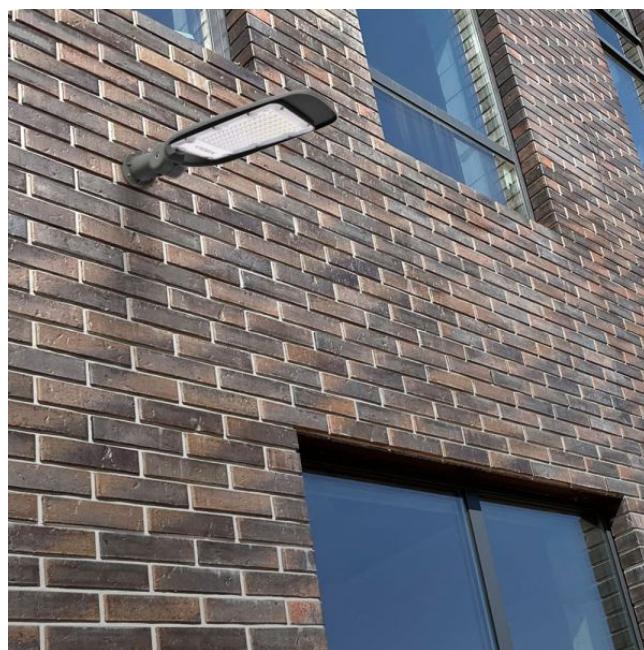

VIDEX®

VIDEX-STREET-LED-LEYA-50W-NW

INDEX: VLE-SLe14-504

We reserve the right to make technical changes. The data contained in this material is not legally binding.

Allegro Opt Sp. z o.o., Handlowa 23, 05-120 Legionowo, Poland.