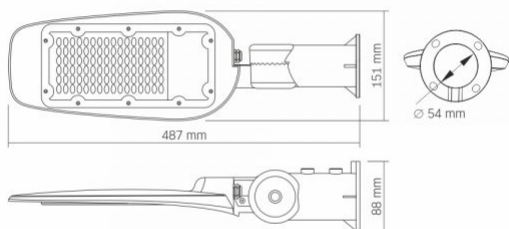

Allegro opt Sp. z o.o., ul. Mierzeja Wiślana 11,
30-732 Krakow, Poland.

The product must be used outdoors

Minimum distance from the illuminated object

Protection against electric shock class I. A product in which the means of protection against electric shock, in addition to the main insulation, is an additional protective circuit connected to the grounding of the power supply network

Waste recycling after the end of the product's service life

The product meets the requirements of EU directives

It is forbidden to throw away waste equipment marked with the symbol of a crossed-out bin with other waste

90°-130°

Effective light beam angle

Ra ≥ 80

Ra > 80 - color rendering index

ON/OFF
20 000

Rated On/off cycles

IK07

The product withstands a medium impact (e.g., from a blunt object)

30 000 h

Nominal lifetime (hours)

Not Dimmable

The product is incompatible with light regulators

-20°C +50°C

Operating temperatures range

Free

The product does not contain mercury

IP65

Class of protection against dust and moisture. The product has full protection against dust and water jets from all directions