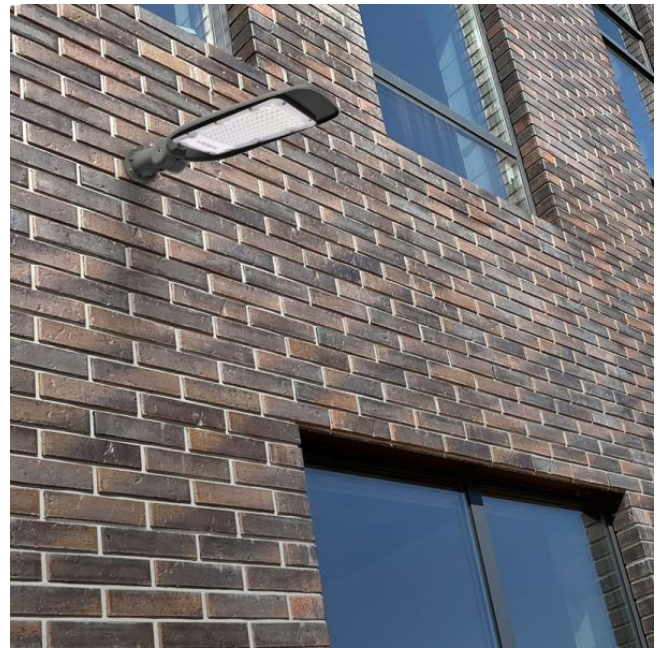

VIDEX®

VIDEX-STREET-LED-LEYA-50W-NW

INDEX: VLE-SLe14-504

Dimensions

EAN	5904405541074
Height	487 mm
Width	151 mm
Depth	88 mm
Outer box	10 pcs.

INDEX: VLE-SLe14-504

We reserve the right to make technical changes. The data contained in this material is not legally binding.