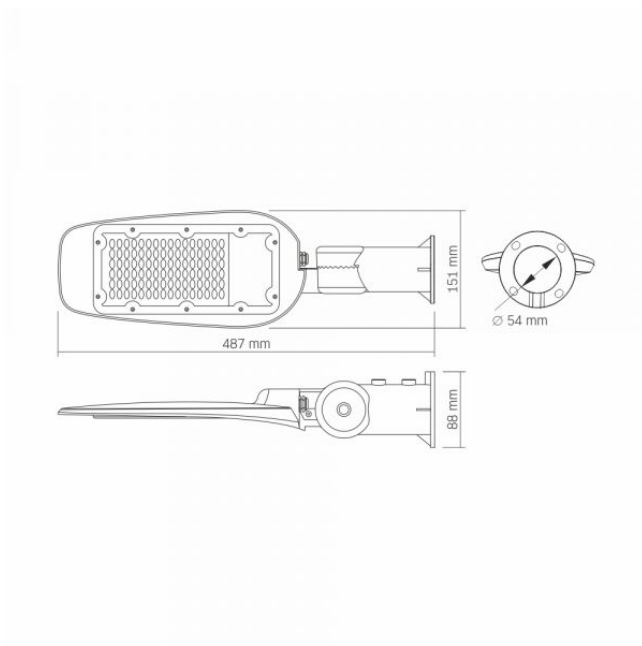

General parameters

Control gear replaceable	-
Light source replaceable	no

Type of light source

Energy class of the light source	E
Dimmable	no

Electrical parameters

On-mode power (P _{on})	50 W
Rated voltage, frequency	AC 220-240 V, 50/60 Hz
Cable length	30 cm
Rated current	240 mA
Input interface	Free wire ends

VIDEX-STREET-LED-LEYA-50W-NW

INDEX: VLE-SLe14-504

Electric shock protection class I

Photometric parameters

Useful luminous flux of the light source (Φ _{use})	5000 Lm
Correlated color temperature	4000K (neutral white)
Peak luminous intensity	3100 cd
Beam angle	90 × 130°
Color rendering index (CRI)	Ra > 80
Lifetime	30000 h
On/Off cycles	20000
Useful luminous flux of the light source reference	in a wide cone (120°)

Additional information

Place of installation	Pillar, Wall
Vertical adjustment range	200°
Place of application	outdoor
Impact protection	IK07
Housing colour	Gray
Minimum distance from the illuminated object	0.5 m
Diffuser material	Polycarbonate (PC)
Operating temperature range	-20° +50°C
Mercury content	Does not contain
Ingress protection	IP65
Housing material	Aluminum alloy

VIDEX®

VIDEX-STREET-LED-LEYA-50W-NW

INDEX: VLE-SLe14-504

Dimensions

EAN	5904405541074
Height	487 mm
Width	151 mm
Depth	88 mm
Outer box	10 pcs.

INDEX: VLE-SLe14-504

We reserve the right to make technical changes. The data contained in this material is not legally binding.