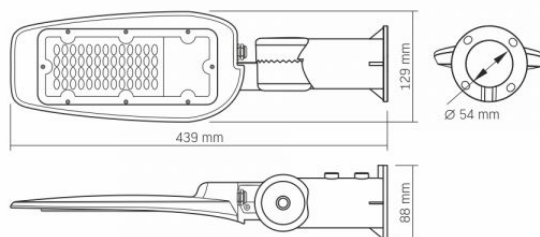

Colour consistency in MacAdam ellipses (SDCM) <6 (6500K)

Stroboscopic effect metric (SVM) outdoor use

Additional information

Place of installation	Pillar, Wall
Vertical adjustment range	200°
Place of application	outdoor
Impact protection	IK07
Housing colour	Gray
Minimum distance from the illuminated object	0.5 m
Diffuser material	PC
Operating temperature range	-20° +50°C
Suitable for installation in normally flammable surfaces	yes
Mercury content	Does not contain
Ingress protection	IP65
Housing material	Aluminum alloy

Dimensions

EAN	5904405542286
Height	439 mm
Width	129 mm
Depth	88 mm
Outer box	10 pcs.
In the package	1 pc.

VIDEX[®]**VIDEX-STREET-LED-LEYA-30W-NW5****INDEX: VLE-SLE14-305**

We reserve the right to make technical changes. The data contained in this material is not legally binding.