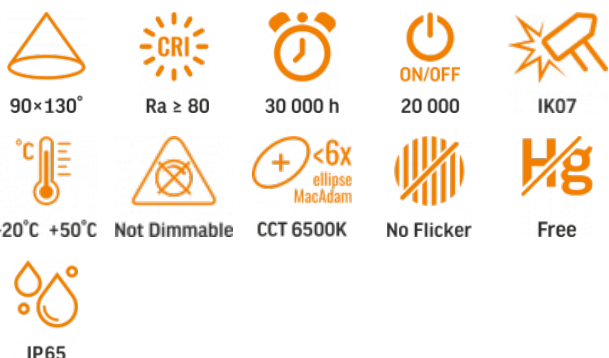

INDEX: VLE-SLE14-305

WARRANTY 3 YEARS

Neutral White / Neutralny biały / Neutralni bila / Blanc neuter / Neutrálna biela / Neutraal wit / Semleges feher / Nevtralno bela / Neutralno bijela / Neutralweiß / Alb neutru / Neutralus balta / Neitrāls balta / Neutraalne valge / Нейтрално бяла / Bianco neutro.

General parameters

Control gear replaceable	-
Light source replaceable	no
Light source or containing product	Light source

Type of light source

Energy class of the light source	F
Dimmable	no
Directional or non-directional light source	DLS
Mains or non-mains light source	MLS
Connected light source (cls)	no
Colour-tuneable light source (CTLS)	no
Technology	LED

Electrical parameters

On-mode power (Pon)	30 W
Rated voltage, frequency	AC 220-240 V, 50/60 Hz
Cable length	30 cm
Rated current	140 mA
Input interface	Free wire ends
Electric shock protection class	I
Displacement factor (cos φ1)	0.9
Energy consumption in on-mode of the light source (kWh/1000h)	30
Survival factor	0.9

Photometric parameters

Useful luminous flux of the light source (Φuse)	2700 Lm
Correlated color temperature	5000K (neutral white)
Peak luminous intensity	1700 cd
Beam angle	90 × 130°
Color rendering index (CRI)	Ra > 80
Lifetime	30000 h
On/Off cycles	20000
Useful luminous flux of the light source reference	in a wide cone (120°)
Chromaticity coordinates (x)	0.34
Chromaticity coordinates (y)	0.359
R9 colour rendering index value	>0