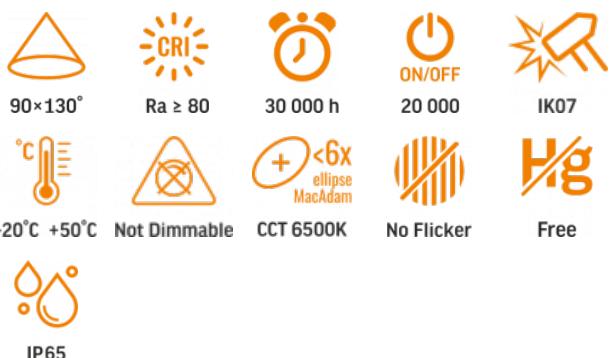

INDEX: VLE-SLE14-305

WARRANTY 3 YEARS

Neutral White / Neutralny biały / Neutralni bila / Blanc neuter / Neutrálna biela / Neutraal wit / Semleges feher / Nevtralno bela / Neutralno bijela / Neutralweiß / Alb neutru / Neutralus balta / Neitrāls balta / Neutraalne valge / Неутрално бяла / Bianco neutro.

General parameters

Control gear replaceable	-
Light source replaceable	no
Light source or containing product	Light source

Type of light source

Energy class of the light source	F
Dimmable	no
Directional (DLS) or non-directional (NDLS) light source	DLS
Mains (MLS) or non-mains (NMLS) light source	MLS
Connected light source (cls)	no
Color-tunable light source	no
Technology	LED

Electrical parameters

On-mode power (Pon)	30 W
Rated voltage, frequency	AC 220-240 V, 50/60 Hz
Cable length	30 cm
Rated current	140 mA
Input interface	Free wire ends
Electric shock protection class	I
Energy consumption in on-mode of the light source (kWh/1000h)	30
Displacement factor (cos φ1)	0.9
Survival factor	0.9

Photometric parameters

Useful luminous flux of the light source (Φuse)	2700 Lm
Correlated color temperature	5000K (neutral white)
Peak luminous intensity	1700 cd
Beam angle	90 × 130°
Color rendering index (CRI)	Ra > 80
Lifetime	30000 h
On/Off cycles	20000
Useful luminous flux of the light source reference	in a wide cone (120°)
Chromaticity coordinates (x)	0.34
Chromaticity coordinates (y)	0.359
R9 colour rendering index value	>0