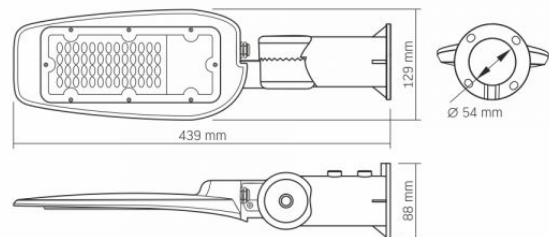

INDEX: VLE-SLE14-305

Flicker metric (Pst LM)	≤1
Stroboscopic effect metric (SVM)	outdoor use

Additional information

Place of installation	Pillar, Wall
Vertical adjustment range	200°
Place of application	outdoor
Housing colour	Gray
Impact protection	IK07
Minimum distance from the illuminated object	0.5 m
Diffuser material	PC
Operating temperature range	-20° +50°C
Suitable for installation in normally flammable surfaces	yes
Mercury content	Does not contain
Ingress protection	IP65
Housing material	Aluminum alloy

Dimensions

EAN	5904405542286
Height	439 mm
Width	129 mm
Depth	88 mm
Outer box	10 pcs.
In the package	1 pc.

VIDEX®

VIDEX-STREET-LED-LEYA-30W-NW5

INDEX: VLE-SLE14-305

We reserve the right to make technical changes. The data contained in this material is not legally binding.