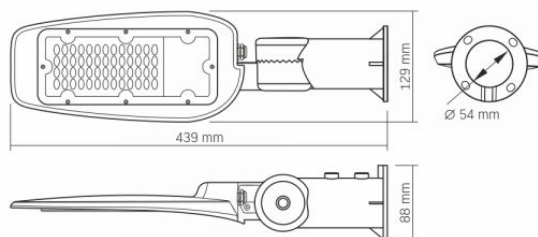

VIDEX®

VIDEX-STREET-LED-LEYA-30W-NW5

INDEX: VLE-SLE14-305

We reserve the right to make technical changes. The data contained in this material is not legally binding.

Allegro opt Sp. z o.o., ul. Mierzeja Wiślana 11,
30-732 Krakow, Poland.

Date: 21.01.2025