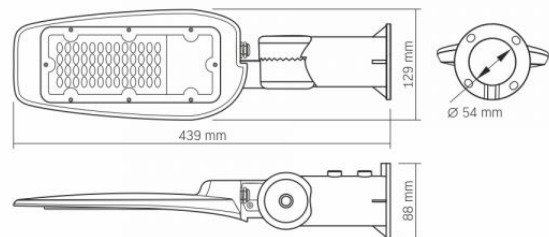

### Additional information

<b>Place of installation</b>	Pillar, Wall
<b>Vertical adjustment range</b>	200°
<b>Place of application</b>	outdoor
<b>Impact protection</b>	IK07
<b>Housing colour</b>	Gray
<b>Minimum distance from the illuminated object</b>	0.5 m
<b>Diffuser material</b>	Polycarbonate (PC)
<b>Operating temperature range</b>	-20° +50°C
<b>Suitable for installation in normally flammable surfaces</b>	yes
<b>Mercury content</b>	Does not contain
<b>Ingress protection</b>	IP65
<b>Housing material</b>	Aluminum alloy

### Dimensions

<b>EAN</b>	5904405542286
<b>Height</b>	439 mm
<b>Width</b>	129 mm
<b>Depth</b>	88 mm
<b>Outer box</b>	10 pcs.

**In the package**

1 pc.

**VIDEX<sup>®</sup>****VIDEX-STREET-LED-LEYA-30W-NW5****INDEX: VLE-SLE14-305**