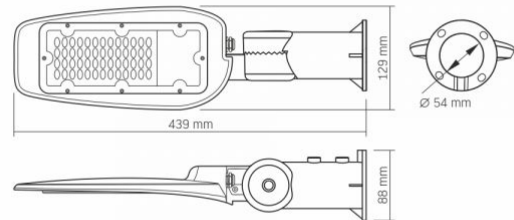

Outer box 10 pcs.

Signs marking goods

Packaging marking

Recycling of waste, CE, Utilization

Additional information

Vertical adjustment range	200°
Place of installation	Pillar, Wall
Place of application	outdoor
Impact protection	IK07
Housing colour	Gray
Minimum distance from the illuminated object	0.5 m
Diffuser material	Polycarbonate (PC)
Operating temperature range	-20° +50°C
Suitable for installation in normally flammable surfaces	yes
Mercury content	Does not contain
Ingress protection	IP65
Housing material	Aluminum alloy

Dimensions

EAN	5904405542286
Height	439 mm
Depth	88 mm
Width	129 mm
In the package	1 pc.

VIDEX[®]**VIDEX-STREET-LED-LEYA-30W-NW5****INDEX: VLE-SLE14-305**

We reserve the right to make technical changes. The data contained in this material is not legally binding.