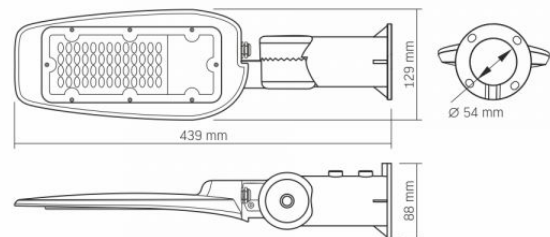

### Additional information

<b>Place of installation</b>	Pillar, Wall
<b>Vertical adjustment range</b>	200°
<b>Place of application</b>	outdoor
<b>Impact protection</b>	IK07
<b>Housing colour</b>	Gray
<b>Minimum distance from the illuminated object</b>	0.5 m
<b>Diffuser material</b>	Polycarbonate (PC)
<b>Operating temperature range</b>	-20° +50°C
<b>Suitable for installation in normally flammable surfaces</b>	yes
<b>Mercury content</b>	Does not contain
<b>Ingress protection</b>	IP65
<b>Housing material</b>	Aluminum alloy

### Dimensions

<b>EAN</b>	5904405541067
<b>Height</b>	439 mm
<b>Width</b>	129 mm
<b>Depth</b>	88 mm
<b>Outer box</b>	10 pcs.

**In the package**

1 pc.

**VIDEX<sup>®</sup>****VIDEX-STREET-LED-LEYA-30W-NW****INDEX: VLE-SLe14-304**