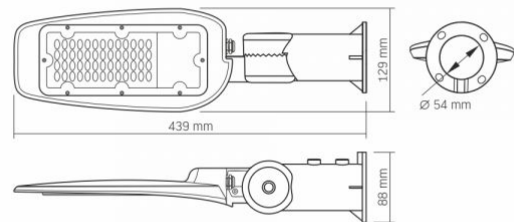

Outer box 10 pcs.

Signs marking goods

Packaging marking

Recycling of waste, CE, Utilization

Additional information

Vertical adjustment range	200°
Place of installation	Pillar, Wall
Place of application	outdoor
Impact protection	IK07
Housing colour	Gray
Minimum distance from the illuminated object	0.5 m
Diffuser material	Polycarbonate (PC)
Operating temperature range	-20° +50°C
Suitable for installation in normally flammable surfaces	yes
Mercury content	Does not contain
Ingress protection	IP65
Housing material	Aluminum alloy

Dimensions

EAN	5904405541067
Height	439 mm
Depth	88 mm
Width	129 mm
In the package	1 pc.

VIDEX[®]**VIDEX-STREET-LED-LEYA-30W-NW****INDEX: VLE-SLe14-304**

We reserve the right to make technical changes. The data contained in this material is not legally binding.