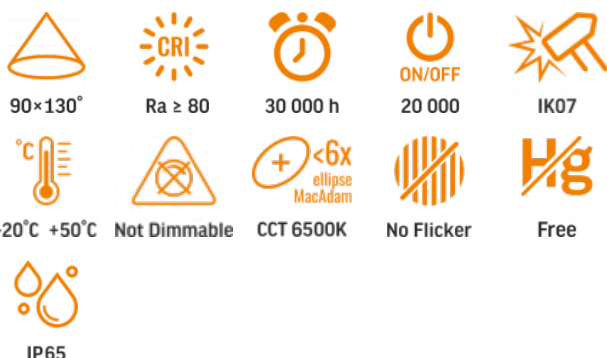

INDEX: VLE-SLe14-304

WARRANTY 3 YEARS

NEUTRAL WHITE

4000K

Neutral White / Neutralny biały / Neutralni bila / Blanc neuter / Neutrálna biela / Neutraal wit / Semleges feher / Nevtralno bela / Neutralno bijela / Neutralweiß / Alb neutru / Neutralus balta / Neitrāls balta / Neutraalne valge / Нейтрално бяла / Bianco neutro.

General parameters

Light source or containing product	Light source
Control gear replaceable	-
Light source replaceable	no

Type of light source

Energy class of the light source	E
Dimmable	no
Directional (DLS) or non-directional (NDLS) light source	DLS
Connected light source (cls)	no
Color-tunable light source	no
Mains (MLS) or non-mains (NMLS) light source	MLS
Technology	LED

Electrical parameters

On-mode power (Pon)	30 W
Rated voltage, frequency	AC 220-240 V, 50/60 Hz
Cable length	30 cm
Rated current	140 mA
Input interface	Free wire ends
Electric shock protection class	I
Energy consumption in on-mode of the light source (kWh/1000h)	30
Displacement factor (cos φ1)	0.9
Survival factor	0.9

Photometric parameters

Useful luminous flux of the contained light source (Φuse)	2700 Lm
Correlated color temperature	4000K (neutral white)
Peak luminous intensity	1700 cd
Beam angle	90 × 130°
Color rendering index (CRI)	Ra > 80
Lifetime	30000 h
On/Off cycles	20000
Useful luminous flux of the light source reference	in a wide cone (120°)
Chromaticity coordinates (x)	0.34
Chromaticity coordinates (y)	0.359
R9 colour rendering index value	>0