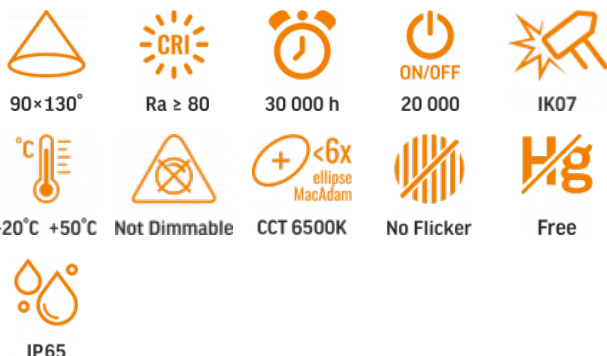

VIDEX®

VIDEX-STREET-LED-LEYA-30W-NW

INDEX: VLE-SLe14-304

WARRANTY 3 YEARS

NEUTRAL WHITE

4000K

Neutral White / Neutralny biały / Neutralni bila / Blanc neuter / Neutrálna biela / Neutraal wit / Semleges feher / Nevtralno bela / Neutralno bijela / Neutralweiß / Alb neutru / Neutralus balta / Neitrāls balta / Neutraalne valge / Неутрално бяла / Bianco neutro.

General parameters

Control gear replaceable	-
Light source replaceable	no
Light source or containing product	Light source

Type of light source

Energy class of the light source	E
Dimmable	no
Directional (DLS) or non-directional (NDLS) light source	DLS
Mains (MLS) or non-mains (NMLS) light source	MLS
Connected light source (cls)	no
Color-tunable light source	no
Technology	LED

Electrical parameters

On-mode power (Pon)	30 W
Rated voltage, frequency	AC 220-240 V, 50/60 Hz
Cable length	30 cm
Rated current	140 mA
Input interface	Free wire ends
Electric shock protection class	I
Energy consumption in on-mode of the light source (kWh/1000h)	30
Displacement factor (cos φ1)	0.9
Survival factor	0.9

Photometric parameters

Useful luminous flux of the light source (Φuse)	2700 Lm
Correlated color temperature	4000K (neutral white)
Peak luminous intensity	1700 cd
Beam angle	90 × 130°
Color rendering index (CRI)	Ra > 80
Lifetime	30000 h
On/Off cycles	20000
Useful luminous flux of the light source reference	in a wide cone (120°)
Chromaticity coordinates (x)	0.34
Chromaticity coordinates (y)	0.359
R9 colour rendering index value	>0