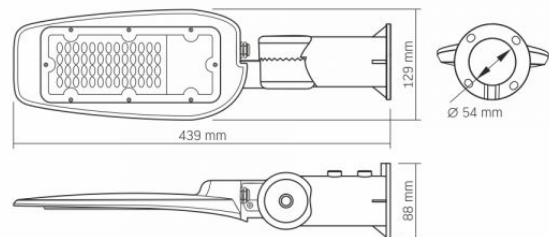

INDEX: VLE-SLe14-304

Flicker metric (Pst LM)	≤1
Stroboscopic effect metric (SVM)	outdoor use

Additional information

Place of installation	Pillar, Wall
Vertical adjustment range	200°
Place of application	outdoor
Housing colour	Gray
Impact protection	IK07
Minimum distance from the illuminated object	0.5 m
Diffuser material	PC
Operating temperature range	-20° +50°C
Suitable for installation in normally flammable surfaces	yes
Mercury content	Does not contain
Ingress protection	IP65
Housing material	Aluminum alloy

Dimensions

EAN	5904405541067
Height	439 mm
Width	129 mm
Depth	88 mm
Outer box	10 pcs.
In the package	1 pc.

VIDEX®

VIDEX-STREET-LED-LEYA-30W-NW

INDEX: VLE-SLe14-304

We reserve the right to make technical changes. The data contained in this material is not legally binding.