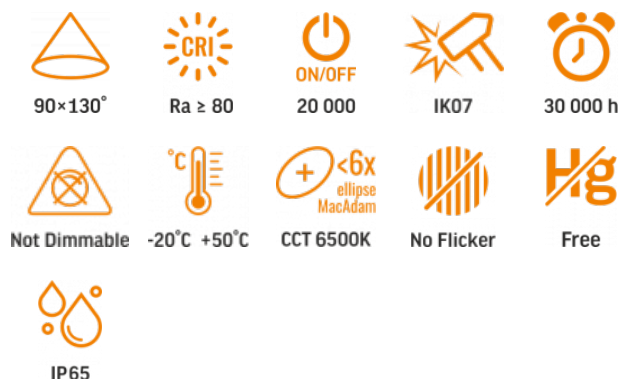

TECHNICAL CARD

LED Street Light

Pursuant to the provisions of the WEEE Act, it is forbidden to put waste equipment marked with the symbol of a crossed out bin together with other waste. The user, wishing to get rid of electronic and electrical equipment, is obliged to return it to a waste equipment collection point. There are no hazardous components in the equipment that have a particularly negative impact on the environment and human health.

VIDEX®

VIDEX-STREET-LED-LEYA-30W-NW

INDEX: VLE-SLe14-304

WARRANTY 3 YEARS

NEUTRAL WHITE

4000K

Neutral White / Neutralny biały / Neutralni bila / Blanc neuter / Neutrálna biela / Neutraal wit / Semleges feher / Nevtralno bela / Neutralno bijela / Neutralweiß / Alb neutru / Neutralus balta / Neitrāls balta / Neutraalne valge / Нейтрално бяла / Bianco neutro.

Technology LED

Electrical parameters

On-mode power (Pon)	30 W
Rated voltage, frequency	AC 220-240 V, 50/60 Hz
Cable length	30 cm
Rated current	140 mA
Input interface	Free wire ends
Electric shock protection class	I
Energy consumption in on-mode of the light source (kWh/1000h)	30
Displacement factor (cos φ1)	0.9
Survival factor	0.9

Photometric parameters

Useful luminous flux (Φuse)	2700 Lm
Correlated color temperature	4000K (neutral white)
Peak luminous intensity	1700 cd
Beam angle	90 × 130°
Color rendering index (CRI)	Ra > 80
On/Off cycles	20000
Lifetime	30000 h
Useful luminous flux of the light source reference	in a wide cone (120°)
Chromaticity coordinates (x)	0.34
Chromaticity coordinates (y)	0.359
R9 colour rendering index value	>0