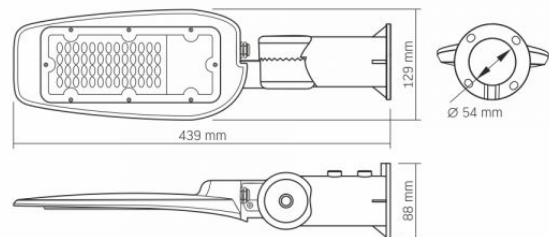

VIDEX®

VIDEX-STREET-LED-LEYA-30W-NW

INDEX: VLE-SLe14-304

We reserve the right to make technical changes. The data contained in this material is not legally binding.

Allegro opt Sp. z o.o., ul. Mierzeja Wiślana 11,
30-732 Krakow, Poland.

Date: 23.02.2025