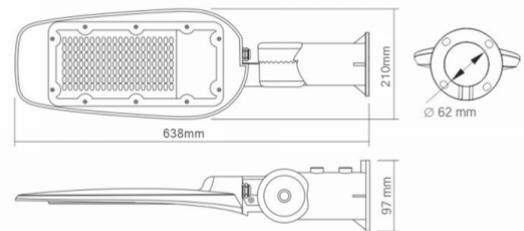

Additional information

Place of installation	Pillar, Wall
Vertical adjustment range	200°
Place of application	outdoor
Impact protection	IK07
Housing colour	Gray
Minimum distance from the illuminated object	0.5 m
Diffuser material	Polycarbonate (PC)
Ultraviolet radiation	no
Operating temperature range	-20° +50°C
Suitable for installation in normally flammable surfaces	yes
Mercury content	Does not contain
Ingress protection	IP65
Housing material	Aluminum alloy

Dimensions

EAN	5904405542347
Height	638 mm
Width	210 mm
Depth	97 mm
In the package	1 pc.
Outer box	5 pcs.

Signs marking goods

Packaging marking

Recycling of waste, CE, Utilization

VIDEX[®]**VIDEX-STREET-LED-LEYA-150W-NW5****INDEX: VLE-SLe14-1505**