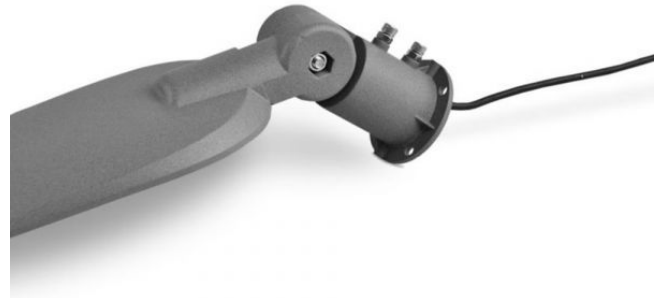

VIDEX®

VIDEX-STREET-LED-LEYA-150W-NW5

INDEX: VLE-SLe14-1505