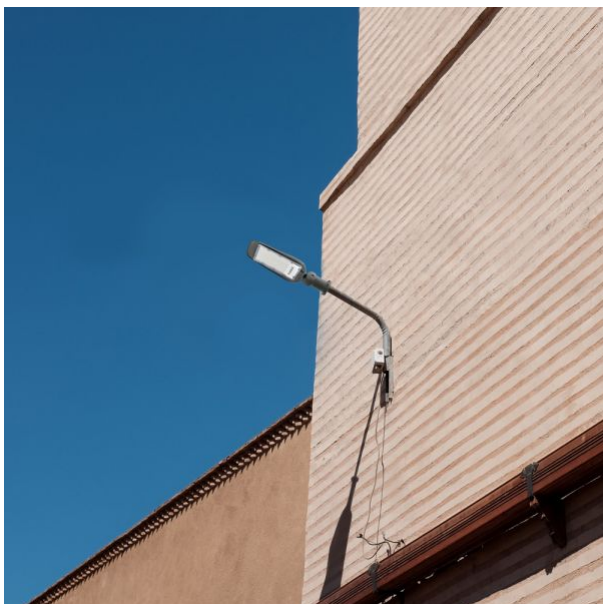

INDEX: VLE-SLe14-1505

30-732 Krakow, Poland.

We reserve the right to make technical changes. The data contained in this material is not legally binding.

Allegro opt Sp. z o.o., ul. Mierzeja Wiślana 11,

The product must be used outdoors

Minimum distance from the illuminated object

Protection against electric shock class I. A product in which the means of protection against electric shock, in addition to the main insulation, is an additional protective circuit connected to the grounding of the power supply network

The product can be installed and used in/on normally flammable surfaces

Waste recycling after the end of the product's service life

The product meets the requirements of EU directives

It is forbidden to throw away waste equipment marked with the symbol of a crossed-out bin with other waste

90°-130°

— Effective light beam angle

Ra ≥ 80

— Ra > 80 - color rendering index

30 000 h

— Nominal lifetime (hours)

ON/OFF
20 000

— Rated On/off cycles

IK07

— The product withstands a medium impact (e.g., from a blunt object)

Free

— The product does not emit ultraviolet light

Not Dimmable

— The product is incompatible with light regulators

-20°C +50°C

— Operating temperatures range

CCT 5000K

— Colour consistency in MacAdam ellipses (SDCM)

No Flicker

— The flickering of the light does not exceed the permissible level

Free

— The product does not contain mercury

IP65

— Class of protection against dust and moisture. The product has full protection against dust and water jets from all directions