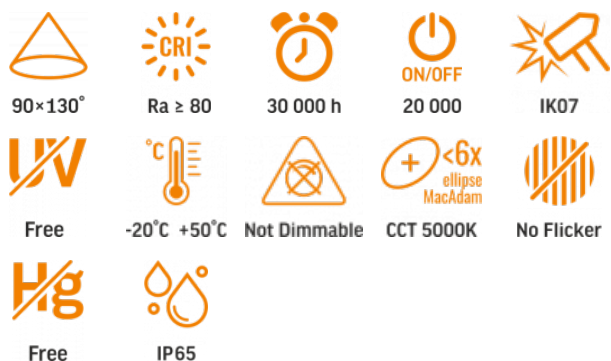

VIDEX®

WARRANTY 3 YEARS

NEUTRAL WHITE
5000K

Neutral White / Neutralny biały / Neutralni bila / Blanc neuter / Neutrálna biela / Neutraal wit / Semleges feher / Nevtralno bela / Neutralno bijela / Neutralweiß / Alb neutru / Neutralus balta / Neitrāls balta / Neutraalne valge / Нейтрално бяла / Bianco neutro.

LED street light with complete protection against water, dirt and mechanical impact. This product is intended for lighting of park paths, street sidewalks, yards, roads of local and regional importance. A wide range of operating temperatures removes restrictions on the use of the light in any weather...

General parameters

Control gear replaceable	-
Light source replaceable	no
Light source or containing product	Light source

Type of light source

Energy class of the light source	E
Dimmable	no

VIDEX-STREET-LED-LEYA-150W-NW5

INDEX: VLE-SLe14-1505

Directional (DLS) or non-directional (NDLS) light source	DLS
Mains (MLS) or non-mains (NMLS) light source	MLS
Connected light source (cls)	no
Color-tunable light source	no
Technology	LED

Electrical parameters

On-mode power (Pon)	150 W
Rated voltage, frequency	AC 220-240 V, 50/60 Hz
Cable length	30 cm
Rated current	720 mA
Input interface	Free wire ends
Electric shock protection class	I
Energy consumption in on-mode of the light source (kWh/1000h)	150
Displacement factor (cos φ1)	0.9
Survival factor	0.9

Photometric parameters

Useful luminous flux of the light source (Φuse)	15000 Lm
Correlated color temperature	5000K (neutral white)
Peak luminous intensity	10000 cd
Beam angle	90 × 130°
Color rendering index (CRI)	Ra > 80
Lifetime	30000 h