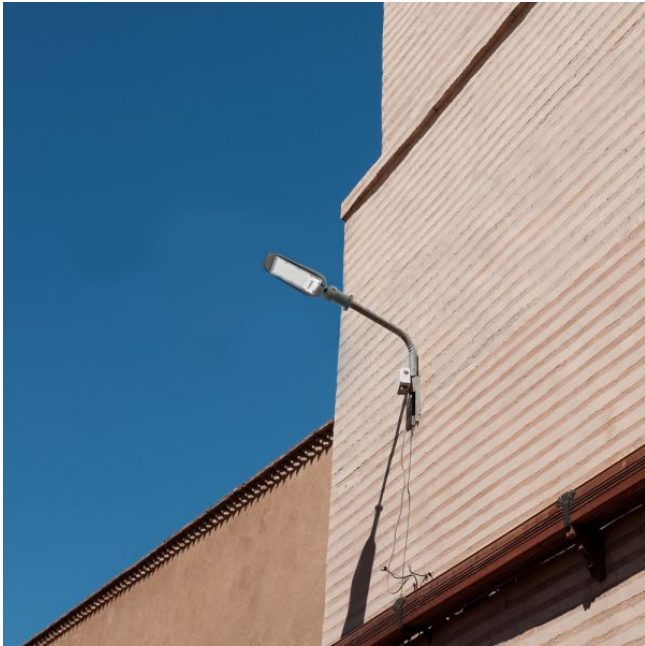

VIDEX®

VIDEX-STREET-LED-LEYA-150W-NW5

INDEX: VLE-SLe14-1505

We reserve the right to make technical changes. The data contained in this material is not legally binding.

Allegro opt Sp. z o.o., ul. Mierzeja Wiślana 11,
30-732 Krakow, Poland.