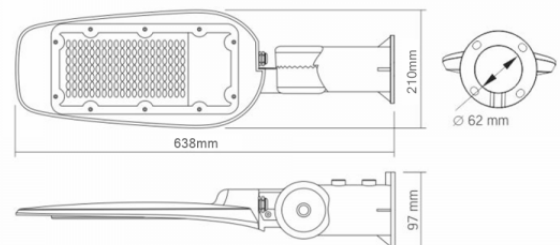

VIDEX®

VIDEX-STREET-LED-LEYA-150W-NW5

INDEX: VLE-SLe14-1505