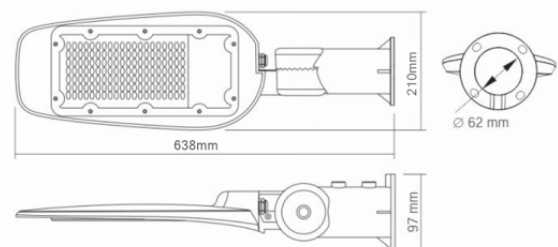

VIDEX®

VIDEX-STREET-LED-LEYA-150W-NW5

INDEX: VLE-SLe14-1505