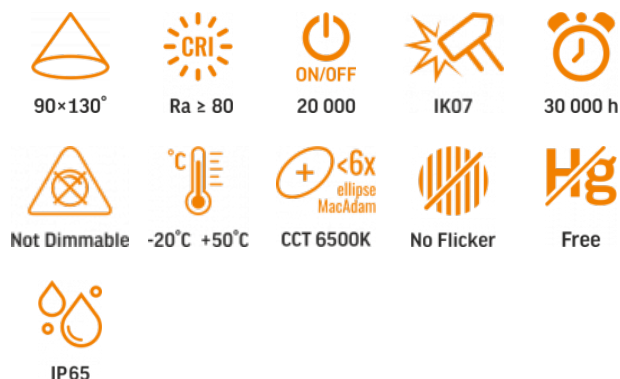

TECHNICAL CARD

LED Street Light

Pursuant to the provisions of the WEEE Act, it is forbidden to put waste equipment marked with the symbol of a crossed out bin together with other waste. The user, wishing to get rid of electronic and electrical equipment, is obliged to return it to a waste equipment collection point. There are no hazardous components in the equipment that have a particularly negative impact on the environment and human health.

VIDEX®

VIDEX-STREET-LED-LEYA-100W-NW5

INDEX: VLE-SLE14-1005

WARRANTY 3 YEARS

NEUTRAL WHITE

Neutral White / Neutralny biały / Neutralni bila / Blanc neuter / Neutrálna biela / Neutraal wit / Semleges feher / Nevtralno bela / Neutralno bijela / Neutralweiß / Alb neutru / Neutralus balta / Neitrāls balta / Neutraalne valge / Нейтрално бяла / Bianco neutro.

Photometric parameters

Useful luminous flux (Φuse)	10000 Lm
Correlated color temperature	5000K (neutral white)
Peak luminous intensity	7000 cd
Beam angle	90 × 130°
Color rendering index (CRI)	Ra > 80
On/Off cycles	20000

EAN	5904405542279
Height	564 mm
Depth	97 mm
Width	189 mm
In the package	1 pc.
Outer box	5 pcs.

Signs marking goods

Packaging marking

Recycling of waste, CE, Utilization

Additional information

Vertical adjustment range	200°
Place of installation	Pillar, Wall
Place of application	outdoor
Impact protection	IK07
Housing colour	Gray
Minimum distance from the illuminated object	0.5 m
Diffuser material	Polycarbonate (PC)
Operating temperature range	-20° +50°C
Suitable for installation in normally flammable surfaces	yes
Mercury content	Does not contain
Ingress protection	IP65
Housing material	Aluminum alloy