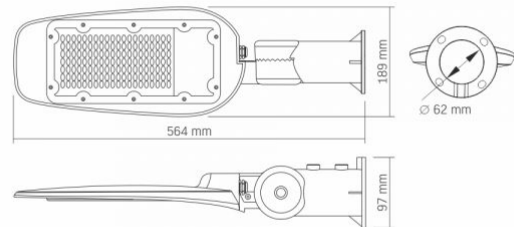

EAN	5904405542279
Height	564 mm
Depth	97 mm
Width	189 mm
In the package	1 pc.
Outer box	5 pcs.

Signs marking goods

Packaging marking

Recycling of waste, CE, Utilization

Additional information

Vertical adjustment range	200°
Place of installation	Pillar, Wall
Place of application	outdoor
Impact protection	IK07
Housing colour	Gray
Minimum distance from the illuminated object	0.5 m
Diffuser material	Polycarbonate (PC)
Operating temperature range	-20° +50°C
Suitable for installation in normally flammable surfaces	yes
Mercury content	Does not contain
Ingress protection	IP65
Housing material	Aluminum alloy

Dimensions

VIDEX[®]**VIDEX-STREET-LED-LEYA-100W-NW5****INDEX: VLE-SLE14-1005**

INDEX: VLE-SLE14-1005

We reserve the right to make technical changes. The data contained in this material is not legally binding.