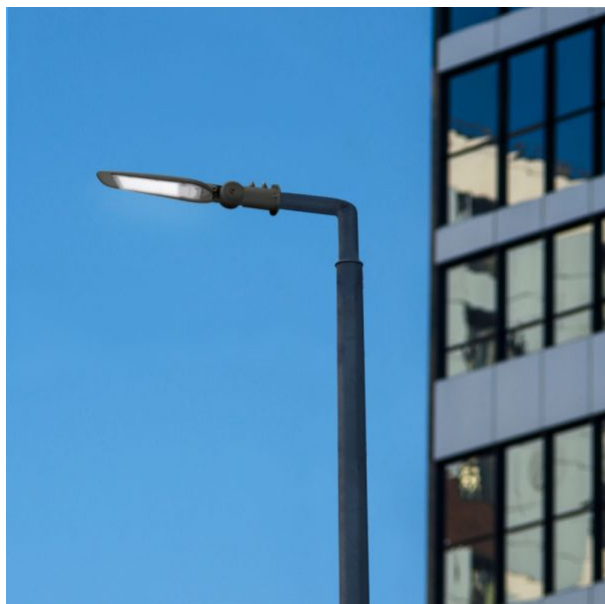

INDEX: VLE-SLE14-1005

We reserve the right to make technical changes. The data contained in this material is not legally binding.

Allegro opt Sp. z o.o., ul. Mierzeja Wiślana 11,
30-732 Krakow, Poland.

- The product must be used outdoors
- Minimum distance from the illuminated object
  0,5 m
- Protection against electric shock class I. A product in which the means of protection against electric shock, in addition to the main insulation, is an additional protective circuit connected to the grounding of the power supply network
- The product can be installed and used in/on normally flammable surfaces
- Waste recycling after the end of the product's service life
- The product meets the requirements of EU directives
- It is forbidden to throw away waste equipment marked with the symbol of a crossed-out bin with other waste
- Effective light beam angle
  90°x130°
- Ra > 80 - color rendering index
  Ra > 80
- Rated On/off cycles
  ON/OFF
  20 000
- The product withstands a medium impact (e.g., from a blunt object)
  IK07
- Nominal lifetime (hours)
  30 000 h
- The product is incompatible with light regulators
  Not Dimmable
- Operating temperatures range
  -20°C +50°C
- Colour consistency in MacAdam ellipses (SDCM)
  CCT 6500K
- The flickering of the light does not exceed the permissible level
  No Flicker
- The product does not contain mercury
  Free
- Class of protection against dust and moisture. The product has full protection against dust and water jets from all directions
  IP65