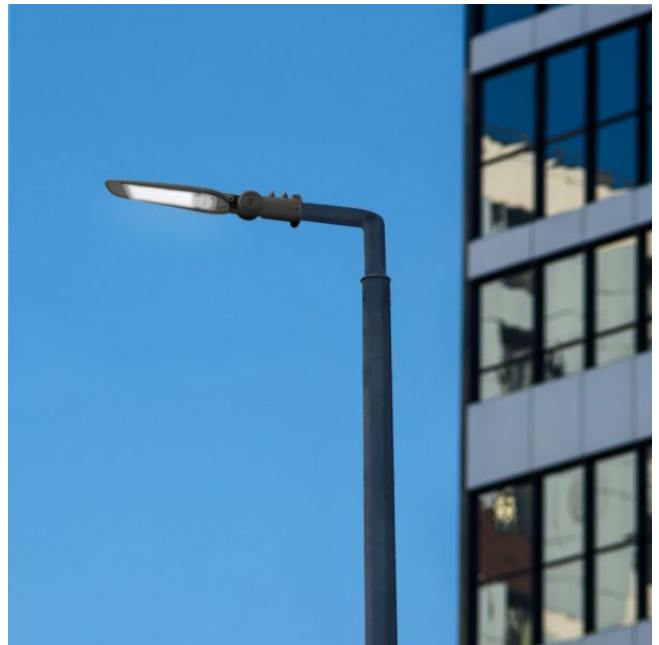

VIDEX®

VIDEX-STREET-LED-LEYA-100W-NW

INDEX: VLE-SLe14-1004

We reserve the right to make technical changes. The data contained in this material is not legally binding.

Allegro opt Sp. z o.o., ul. Mierzeja Wiślana 11,
30-732 Krakow, Poland.