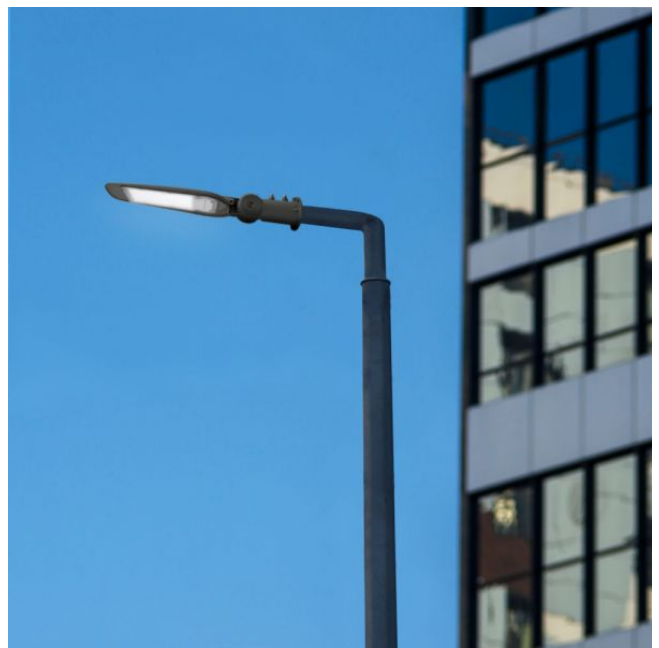

INDEX: VLE-SLe14-1004

We reserve the right to make technical changes. The data contained in this material is not legally binding.

Allegro Opt Sp. z o.o., Handlowa 23, 05-120 Legionowo, Poland.