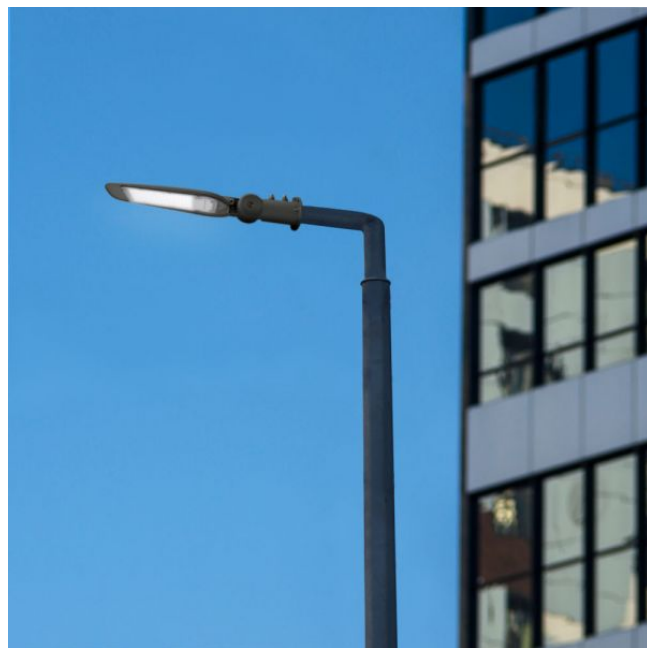

VIDEX®

VIDEX-STREET-LED-LEYA-100W-NW

INDEX: VLE-SLe14-1004

We reserve the right to make technical changes. The data contained in this material is not legally binding.

Allegro opt Sp. z o.o., ul. Mierzeja Wiślana 11,
30-732 Krakow, Poland.