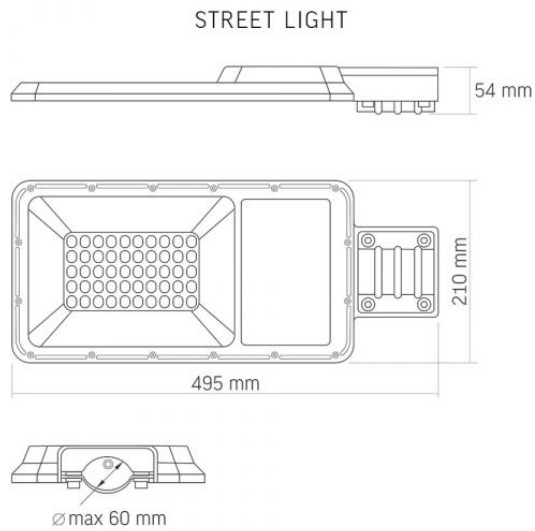

INDEX: VLE-SLSO-305

We reserve the right to make technical changes. The data contained in this material is not legally binding.

Allegra opt Sp. z o.o., ul. Mierzeja Wiślana 11,
30-732 Krakow, Poland.