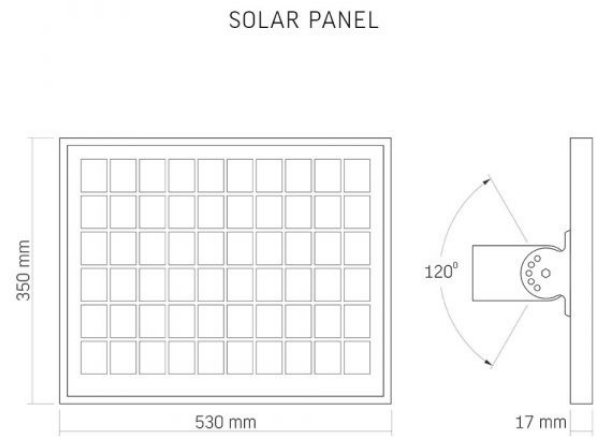

INDEX: VLE-SLSO-305

We reserve the right to make technical changes. The data contained in this material is not legally binding.

Allegra opt Sp. z o.o., ul. Mierzeja Wiślana 11,
30-732 Krakow, Poland.