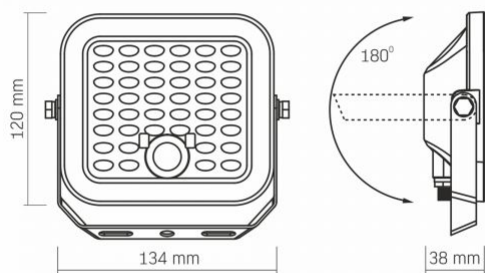

INDEX: VL-FS04-205-S

We reserve the right to make technical changes. The data contained in this material is not legally binding.

Allegro opt Sp. z o.o., ul. Mierzeja Wiślana 11, 30-732 Krakow, Poland.

The product must be used outdoors

Minimum distance from the illuminated object

Class III protection against electric shock - ensured by supplying a specific product with a safe very low voltage (SELV) without the risk of creating a voltage above safe levels

The product can be installed and used in/on normally flammable surfaces

Waste recycling after the end of the product's service life

The product meets the requirements of EU directives

It is forbidden to throw away waste equipment marked with the symbol of a crossed-out bin with other waste

Rated beam angle

Ra > 80 - color rendering index

Rated On/off cycles

The product withstands a medium impact (e.g., from a blunt object)

Nominal lifetime (hours)

Operating temperatures range

Rated number of the battery charge cycles

Colour consistency in MacAdam ellipses (SDCM)

The product does not contain mercury

Class of protection against dust and moisture. The product has full protection against dust and water jets from all directions