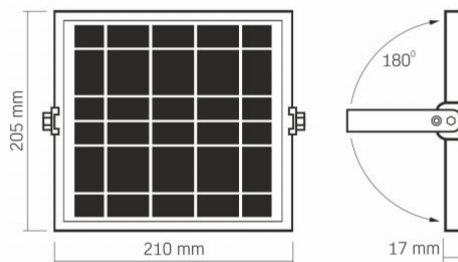

INDEX: VL-FS04-205-S

We reserve the right to make technical changes. The data contained in this material is not legally binding.

Allegro opt Sp. z o.o., ul. Mierzeja Wiślana 11, 30-732 Krakow, Poland.

The product must be used outdoors

Minimum distance from the illuminated object

Class III protection against electric shock - ensured by supplying a specific product with a safe very low voltage (SELV) without the risk of creating a voltage above safe levels

The product can be installed and used in/on normally flammable surfaces

Waste recycling after the end of the product's service life

The product meets the requirements of EU directives

It is forbidden to throw away waste equipment marked with the symbol of a crossed-out bin with other waste

Rated beam angle

Ra > 80 - color rendering index

Rated On/off cycles

The product withstands a medium impact (e.g., from a blunt object)

Nominal lifetime (hours)

Operating temperatures range

Rated number of the battery charge cycles

Colour consistency in MacAdam ellipses (SDCM)

The product does not contain mercury

Class of protection against dust and moisture. The product has full protection against dust and water jets from all directions