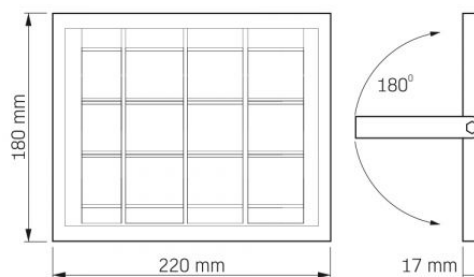

INDEX: VLE-FS03-205

We reserve the right to make technical changes. The data contained in this material is not legally binding.

Allegro opt Sp. z o.o., ul. Mierzeja Wiślana 11,
30-732 Krakow, Poland.