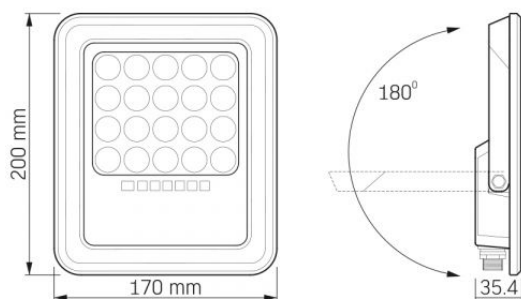

INDEX: VLE-FSO3-205

We reserve the right to make technical changes. The data contained in this material is not legally binding.

Allegro opt Sp. z o.o., ul. Mierzeja Wiślana 11,
30-732 Krakow, Poland.