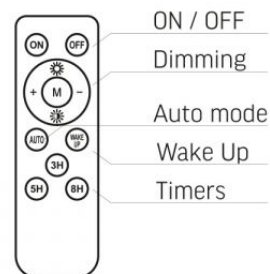

INDEX: VLE-FS03-205

We reserve the right to make technical changes. The data contained in this material is not legally binding.

Allegro opt Sp. z o.o., ul. Mierzeja Wiślana 11,
30-732 Krakow, Poland.