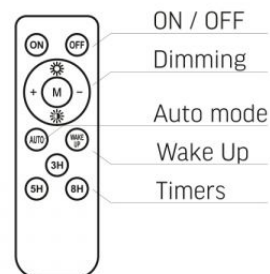

### Signs marking goods

**Packaging marking** Recycling of waste, CE, Utilization

**VIDEX®**

VIDEX-FLOOD-LED-SOLAR-HORS-500-NW

**INDEX: VLE-FS03-205**

INDEX: VLE-FSO3-205

We reserve the right to make technical changes. The data contained in this material is not legally binding.