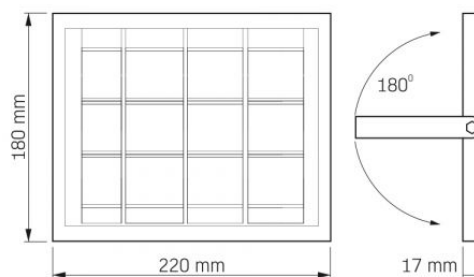

INDEX: VLE-FSO3-205

We reserve the right to make technical changes. The data contained in this material is not legally binding.

Allegro opt Sp. z o.o., ul. Mierzeja Wiślana 11,
30-732 Krakow, Poland.