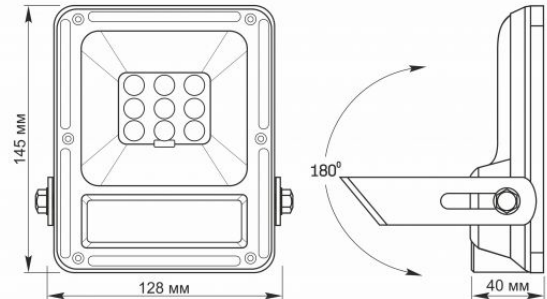

VIDEX®

VIDEX-FLOOD-LED-SOLAR-GELIO-SENSOR-20W-NW

INDEX: VLE-FSO-205-S

We reserve the right to make technical changes. The data contained in this material is not legally binding.

Allegro Opt Sp. z o.o., Handlowa 23, 05-120 Legionowo, Poland.