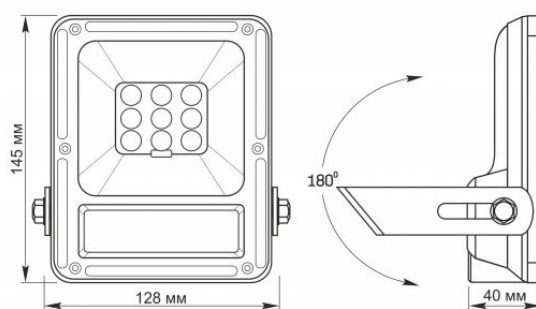

VIDEX®

VIDEX-FLOOD-LED-SOLAR-GELIO-SENSOR-20W-NW

INDEX: VLE-FSO-205-S

We reserve the right to make technical changes. The data contained in this material is not legally binding.

Allegro opt Sp. z o.o., ul. Mierzeja Wiślana 11,
30-732 Krakow, Poland.