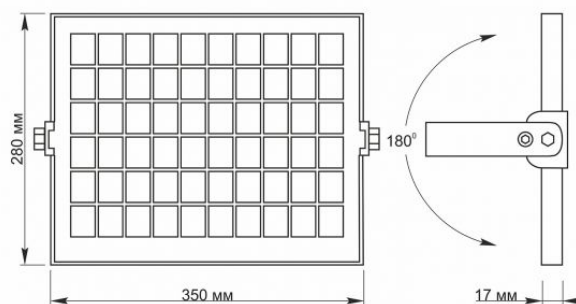

VIDEX®

VIDEX-FLOOD-LED-SOLAR-GELIO-SENSOR-20W-NW

INDEX: VLE-FSO-205-S

We reserve the right to make technical changes. The data contained in this material is not legally binding.

Allegro opt Sp. z o.o., ul. Mierzeja Wiślana 11,
30-732 Krakow, Poland.