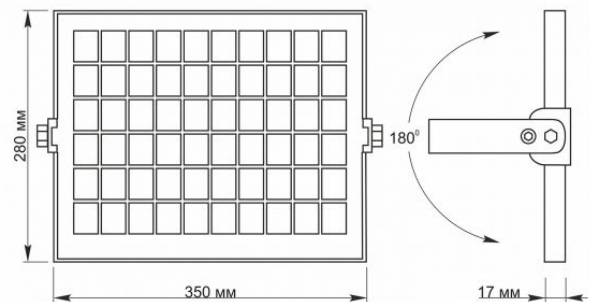

VIDEX®

VIDEX-FLOOD-LED-SOLAR-GELIO-SENSOR-20W-NW

INDEX: VLE-FSO-205-S

We reserve the right to make technical changes. The data contained in this material is not legally binding.

Allegro Opt Sp. z o.o., Handlowa 23, 05-120 Legionowo, Poland.