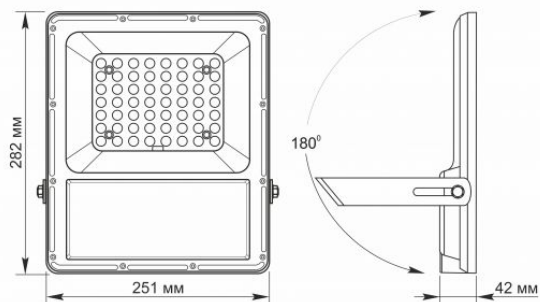

VIDEX®

VIDEX 30W 5000K

INDEX: VL-FSO-1005

Unit nett weight 4.3kg

Signs marking goods

Packaging marking CE, Utilization