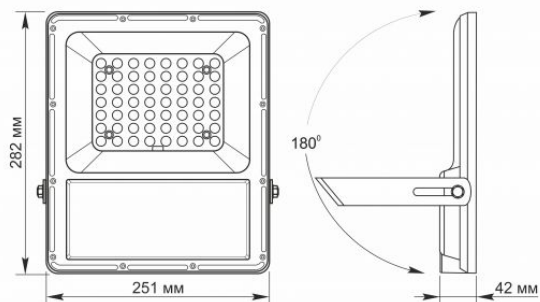

VIDEX®

VIDEX 30W 5000K

INDEX: VL-FSO-1005

In the package

1 pc.

Signs marking goods

Packaging marking

CE, Utilization