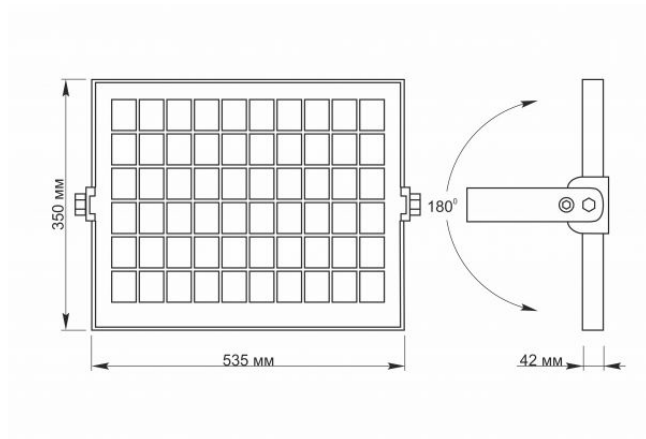

INDEX: VL-FSO-1005

We reserve the right to make technical changes. The data contained in this material is not legally binding.

Allegro opt Sp. z o.o., ul. Mierzeja Wiślana 11,
30-732 Krakow, Poland.