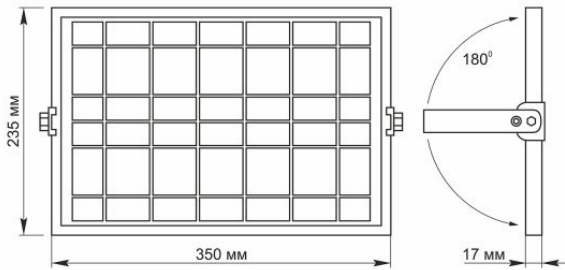

Place of installation	Flat surface, Wall
Vertical adjustment range	180°
Place of application	outdoor
Impact protection	IK07
Housing colour	Gray
Minimum distance from the illuminated object	0.5 m
Diffuser material	Polycarbonate (PC)
Motion sensor	no
Operating temperature range	-20° +50°C
Mercury content	Does not contain
Ingress protection	IP65
Housing material	Aluminum alloy

Dimensions

EAN	4820118298924
Height	207 mm
Width	160 mm
Depth	22.5 mm

VIDEX®

VIDEX VL-FS02-505

INDEX: VL-FS02-505

Outer box

10 pcs.

VIDEX[®]