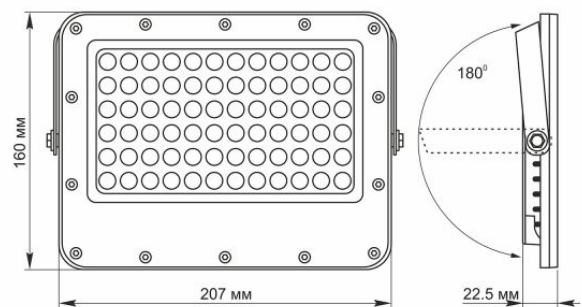

VIDEX®

VIDEX VL-FS02-505

INDEX: VL-FS02-505