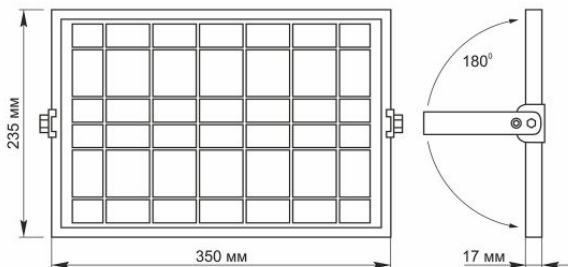

INDEX: VL-FS02-505

We reserve the right to make technical changes. The data contained in this material is not legally binding.

Allegro opt Sp. z o.o., ul. Mierzeja Wiślana 11,
30-732 Krakow, Poland.

The product must be used outdoors

Class III protection against electric shock - ensured by supplying a specific product with a safe very low voltage (SELV) without the risk of creating a voltage above safe levels

Minimum distance from the illuminated object

Rated beam angle

Ra > 80 - color rendering index

Rated On/off cycles

The product withstands a medium impact (e.g., from a blunt object)

Nominal lifetime (hours)

The product supports brightness adjustment

Operating temperatures range

The product does not contain mercury

Class of protection against dust and moisture.
The product has full protection against dust and water jets from all directions