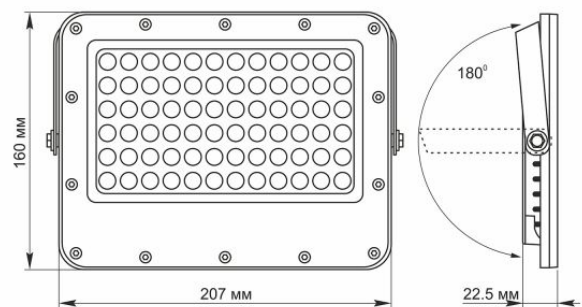

Place of installation	Flat surface, Wall
Vertical adjustment range	180°
Place of application	outdoor
Impact protection	IK07
Housing colour	Gray
Minimum distance from the illuminated object	0.5 m
Diffuser material	PC
Motion sensor	no
Operating temperature range	-20° +50°C
Mercury content	Does not contain
Ingress protection	IP65
Housing material	Aluminum alloy

Dimensions

EAN	4820118298924
Height	207 mm
Width	160 mm

VIDEX[®]

VIDEX VL-FS02-505

INDEX: VL-FS02-505**Depth** 22.5 mm**Outer box** 10 pcs.

VIDEX[®]

VIDEX VL-FS02-505

INDEX: VL-FS02-505