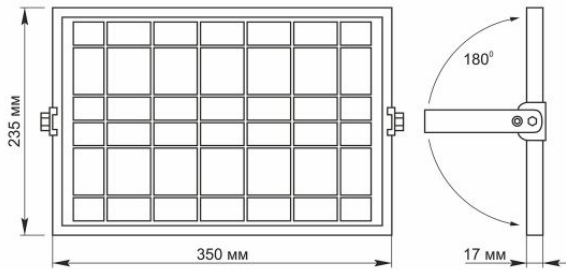

INDEX: VL-FS02-505

We reserve the right to make technical changes. The data contained in this material is not legally binding.

Allegro opt Sp. z o.o., ul. Mierzeja Wiślana 11,
30-732 Krakow, Poland.