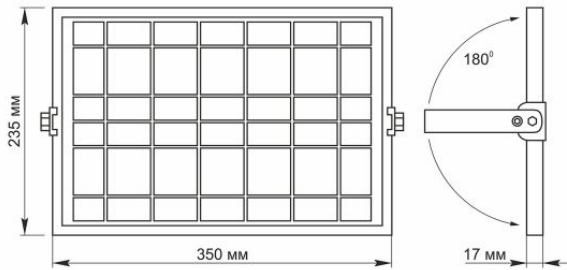

Place of installation	Flat surface, Wall
Vertical adjustment range	180°
Place of application	outdoor
Impact protection	IK07
Housing colour	Gray
Minimum distance from the illuminated object	0.5 m
Diffuser material	Polycarbonate (PC)
Motion sensor	no
Operating temperature range	-20° +50°C
Mercury content	Does not contain
Ingress protection	IP65
Housing material	Aluminum alloy

Dimensions

EAN	4820118298924
Height	207 mm
Width	160 mm
Depth	22.5 mm

VIDEX®

VIDEX VL-FS02-505

INDEX: VL-FS02-505

Outer box

10 pcs.

INDEX: VL-FS02-505