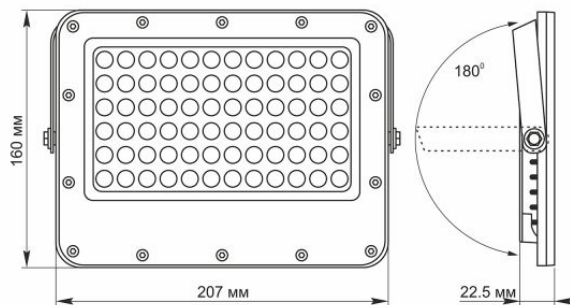

Place of installation	Flat surface, Wall
Vertical adjustment range	180°
Place of application	outdoor
Impact protection	IK07
Housing colour	Gray
Minimum distance from the illuminated object	0.5 m
Diffuser material	Polycarbonate (PC)
Motion sensor	no
Operating temperature range	-20° +50°C
Mercury content	Does not contain
Ingress protection	IP65
Housing material	Aluminum alloy

Dimensions

EAN	4820118298924
Height	207 mm
Width	160 mm
Depth	22.5 mm

VIDEX®

VIDEX VL-FS02-505

INDEX: VL-FS02-505

Outer box

10 pcs.

INDEX: VL-FS02-505