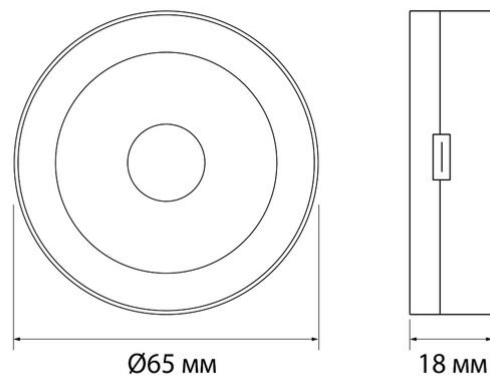

VIDEX®

VIDEX VL-NL064W-G

INDEX: VL-NL064W-G

We reserve the right to make technical changes. The data contained in this material is not legally binding.

Allegro opt Sp. z o.o., ul. Mierzeja Wiślana 11,
30-732 Krakow, Poland.