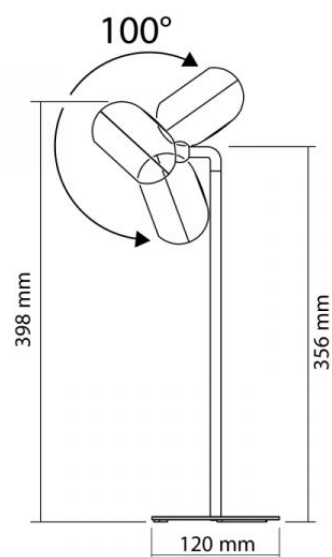

VIDEX®

VIDEX VLE-TF18W White

INDEX: VLE-TF18W

We reserve the right to make technical changes. The data contained in this material is not legally binding.

Allegro opt Sp. z o.o., ul. Mierzeja Wiślana 11,
30-732 Krakow, Poland.

Date: 21.01.2025