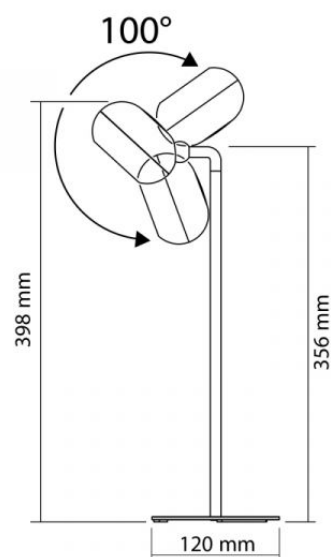

VIDEX®

VIDEX VLE-TF18W White

INDEX: VLE-TF18W

We reserve the right to make technical changes. The data contained in this material is not legally binding.

Allegro opt Sp. z o.o., ul. Mierzeja Wiślana 11,
30-732 Krakow, Poland.