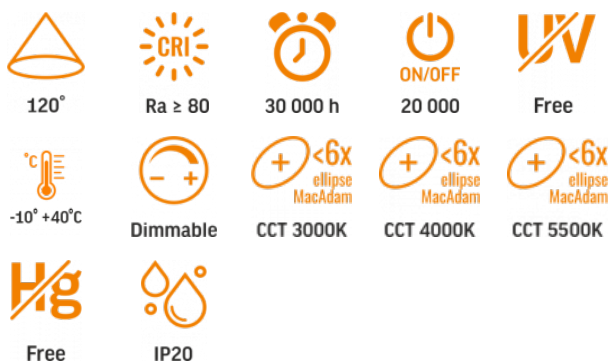

TECHNICAL CARD

LED Rechargeable Desk Lamp

Pursuant to the provisions of the WEEE Act, it is forbidden to put waste equipment marked with the symbol of a crossed out bin together with other waste. The user, wishing to get rid of electronic and electrical equipment, is obliged to return it to a waste equipment collection point. There are no hazardous components in the equipment that have a particularly negative impact on the environment and human health.

INDEX: VLE-TF18W

WARRANTY 2 YEARS

General parameters

Control gear replaceable	no
Light source replaceable	no
Light source or containing product	Containing product

Type of light source

Dimmable	3-step
Directional or non-directional light source	-
Mains or non-mains light source	-
Connected light source (cls)	-
Colour-tuneable light source (CTLS)	yes
High luminance light source	-
Anti-glare shield	-
Technology	LED

Photometric parameters

Correlated color temperature	5500K (cold white), 4000K (neutral white), 3000K (warm white)
Beam angle	120°
Color rendering index (CRI)	Ra > 80
Lifetime	30000 h
On/Off cycles	20000
Chromaticity coordinates (x)	0.38
Chromaticity coordinates (y)	0.38
R9 colour rendering index value	-
The lumen maintenance factor	-
Colour consistency in MacAdam ellipses (SDCM)	<6 (3000K), <6 (4000K), <6 (5500K)
Flicker metric (Pst LM)	-
Stroboscopic effect metric (SVM)	-

Additional information

Place of installation	Desk
Place of application	indoor

VIDEX®

VIDEX VLE-TF18W White

INDEX: VLE-TF18W

Housing colour	White
Ultraviolet radiation	no
Operating temperature range	-10° +40°C
Mercury content	Does not contain
Ingress protection	IP20
Housing material	PC, PP, PS