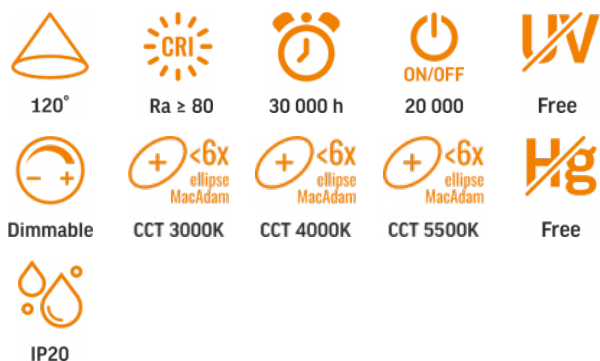

TECHNICAL CARD

LED Rechargeable Desk Lamp

Pursuant to the provisions of the WEEE Act, it is forbidden to put waste equipment marked with the symbol of a crossed out bin together with other waste. The user, wishing to get rid of electronic and electrical equipment, is obliged to return it to a waste equipment collection point. There are no hazardous components in the equipment that have a particularly negative impact on the environment and human health.

WARRANTY 2 YEARS

General parameters

Control gear replaceable	no
Light source replaceable	no
Light source or containing product	Containing product

Type of light source

Dimmable	3-step
Directional or non-directional light source	-
Mains or non-mains light source	-
Connected light source (cls)	-
Colour-tuneable light source (CTLS)	yes
High luminance light source	-
Anti-glare shield	-
Technology	LED

Electrical parameters

On-mode power (Pon)	3 W
---------------------	-----

VIDEX VLE-TF18W White

INDEX: VLE-TF18W

Rated voltage, frequency	DC 5 V
Rated current	2 A
Input interface	USB-C
Electric shock protection class	III
Displacement factor (cos φ1)	-
Survival factor	1

Photometric parameters

Correlated color temperature	5500K (cold white), 4000K (neutral white), 3000K (warm white)
Beam angle	120°
Color rendering index (CRI)	Ra > 80
Lifetime	30000 h
On/Off cycles	20000
Chromaticity coordinates (x)	0.38
Chromaticity coordinates (y)	0.38
R9 colour rendering index value	-
The lumen maintenance factor	-
Flicker metric (Pst LM)	-
Colour consistency in MacAdam ellipses (SDCM)	<6 (3000K), <6 (4000K), <6 (5500K)
Stroboscopic effect metric (SVM)	-