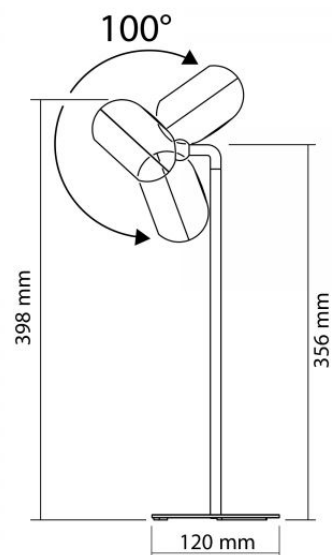

VIDEX®

VIDEX VLE-TF18W White

INDEX: VLE-TF18W

We reserve the right to make technical changes. The data contained in this material is not legally binding.

Allegro opt Sp. z o.o., ul. Mierzeja Wiślana 11,
30-732 Krakow, Poland.

Date: 23.02.2025