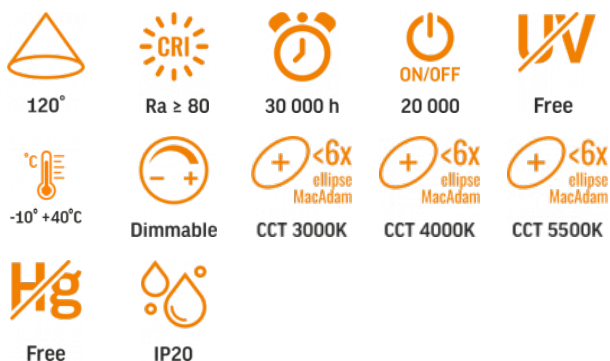

TECHNICAL CARD

LED Rechargeable Desk Lamp

Pursuant to the provisions of the WEEE Act, it is forbidden to put waste equipment marked with the symbol of a crossed out bin together with other waste. The user, wishing to get rid of electronic and electrical equipment, is obliged to return it to a waste equipment collection point. There are no hazardous components in the equipment that have a particularly negative impact on the environment and human health.

VIDEX®

VIDEX VLE-TF18W White

INDEX: VLE-TF18W

WARRANTY 2 YEARS

General parameters

Control gear replaceable	no
Light source replaceable	no
Light source or containing product	Containing product

Type of light source

Photometric parameters

Correlated color temperature	5500K (cold white), 4000K (neutral white), 3000K (warm white)
Beam angle	120°
Color rendering index (CRI)	Ra > 80
Lifetime	30000 h
On/Off cycles	20000
Chromaticity coordinates (x)	0.38
Chromaticity coordinates (y)	0.38
R9 colour rendering index value	-
The lumen maintenance factor	-
Colour consistency in MacAdam ellipses (SDCM)	<6 (3000K), <6 (4000K), <6 (5500K)
Flicker metric (Pst LM)	-
Stroboscopic effect metric (SVM)	-

Additional information

Place of installation	Desk
-----------------------	------

VIDEX®

VIDEX VLE-TF18W White

INDEX: VLE-TF18W

Place of application	indoor
Housing colour	White
Ultraviolet radiation	no
Operating temperature range	-10° +40°C
Mercury content	Does not contain
Ingress protection	IP20
Housing material	PC, PP, PS