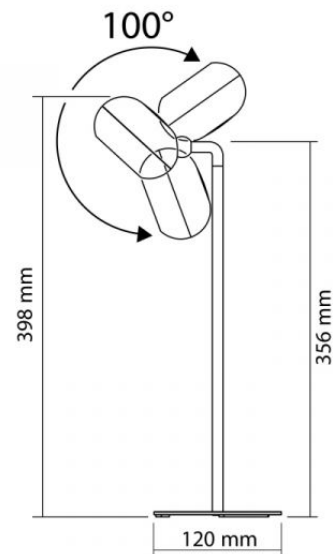

VIDEX®

VIDEX VLE-TF18W White

INDEX: VLE-TF18W

We reserve the right to make technical changes. The data contained in this material is not legally binding.

Allegro Opt Sp. z o.o., Handlowa 23, 05-120 Legionowo, Poland.

Date: 8.09.2024