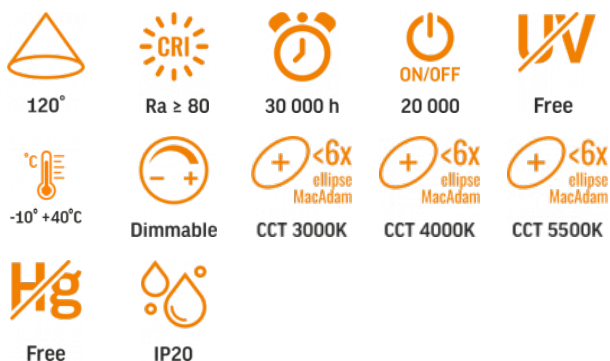

TECHNICAL CARD

LED Rechargeable Desk Lamp

Pursuant to the provisions of the WEEE Act, it is forbidden to put waste equipment marked with the symbol of a crossed out bin together with other waste. The user, wishing to get rid of electronic and electrical equipment, is obliged to return it to a waste equipment collection point. There are no hazardous components in the equipment that have a particularly negative impact on the environment and human health.

INDEX: VLE-TF18W

WARRANTY 2 YEARS

General parameters

Control gear replaceable no

Light source replaceable no

Type of light source

Dimmable 3-step

Directional (DLS) or non-directional (NDLS) light source -

Rated voltage, frequency DC 5 V

Rated current 2 A

Input interface USB-C

Electric shock protection class III

Displacement factor (cos ϕ 1) -

Survival factor 1

Photometric parameters

Luminous flux 300 Lm

Housing colour	White
Ultraviolet radiation	no
Operating temperature range	-10° +40°C
Mercury content	Does not contain
Ingress protection	IP20
Housing material	PC, PP, PS

Dimensions

EAN	5904405542545
Height	356 mm
Width	120 mm
Depth	120 mm
In the package	1 pc.
Outer box	20 pcs.