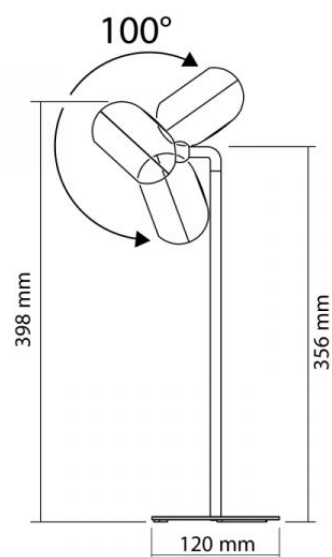

VIDEX®

VIDEX VLE-TF18B Black

INDEX: VLE-TF18B

We reserve the right to make technical changes. The data contained in this material is not legally binding.

Allegro Opt Sp. z o.o., Handlowa 23, 05-120 Legionowo, Poland.