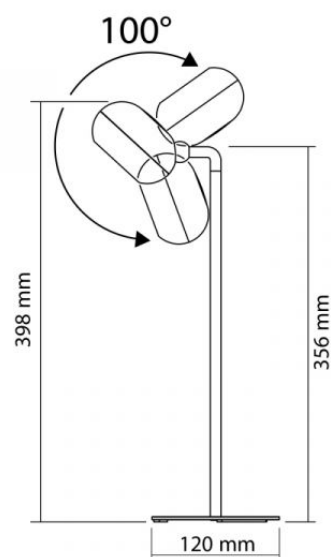

VIDEX®

VIDEX VLE-TF18B Black

INDEX: VLE-TF18B

We reserve the right to make technical changes. The data contained in this material is not legally binding.

Allegro Opt Sp. z o.o., Handlowa 23, 05-120 Legionowo, Poland.

Date: 8.09.2024