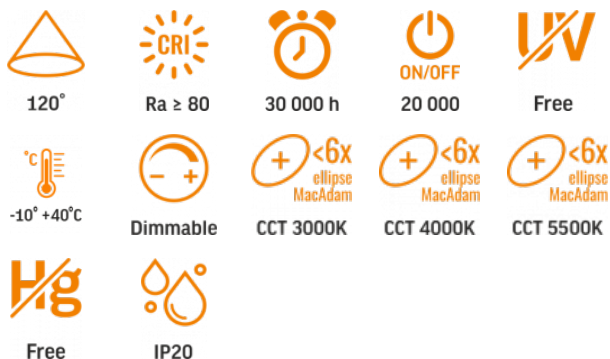

TECHNICAL CARD

LED Rechargeable Desk Lamp

Pursuant to the provisions of the WEEE Act, it is forbidden to put waste equipment marked with the symbol of a crossed out bin together with other waste. The user, wishing to get rid of electronic and electrical equipment, is obliged to return it to a waste equipment collection point. There are no hazardous components in the equipment that have a particularly negative impact on the environment and human health.

VIDEX®

WARRANTY 2 YEARS

General parameters

Control gear replaceable	no
Light source replaceable	no
Light source or containing product	Containing product

Type of light source

Dimmable	3-step
Directional (DLS) or non-directional (NDLS) light source	-
Mains (MLS) or non-mains (NMLS) light source	-
Connected light source (cls)	-
Color-tunable light source	yes
High luminance light source	-
Anti-glare shield	-
Technology	LED

Electrical parameters

VIDEX VLE-TF18B Black

INDEX: VLE-TF18B

On-mode power (Pon)	3 W
Rated voltage, frequency	DC 5 V
Rated current	2 A
Input interface	USB-C
Electric shock protection class	III
Displacement factor (cos φ1)	-
Survival factor	1

Photometric parameters

Correlated color temperature	5500K (cold white), 4000K (neutral white), 3000K (warm white)
Beam angle	120°
Color rendering index (CRI)	Ra > 80
Lifetime	30000 h
On/Off cycles	20000
Chromaticity coordinates (x)	0.38
Chromaticity coordinates (y)	0.38
R9 colour rendering index value	-
The lumen maintenance factor	-
Colour consistency in MacAdam ellipses (SDCM)	<6 (3000K), <6 (4000K), <6 (5500K)
Flicker metric (Pst LM)	-
Stroboscopic effect metric (SVM)	-