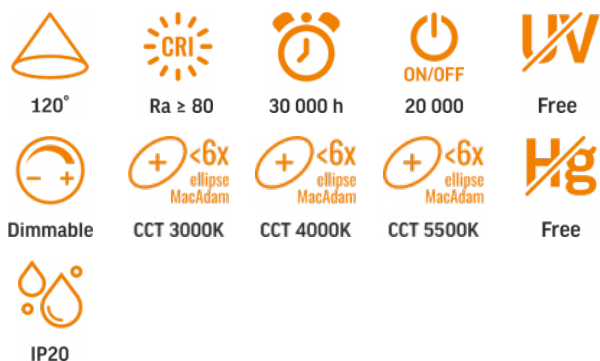

TECHNICAL CARD

LED Rechargeable Desk Lamp

Pursuant to the provisions of the WEEE Act, it is forbidden to put waste equipment marked with the symbol of a crossed out bin together with other waste. The user, wishing to get rid of electronic and electrical equipment, is obliged to return it to a waste equipment collection point. There are no hazardous components in the equipment that have a particularly negative impact on the environment and human health.

WARRANTY 2 YEARS

General parameters

Control gear replaceable	no
Light source replaceable	no
Light source or containing product	Containing product

Type of light source

Dimmable	3-step
Directional or non-directional light source	-
Mains or non-mains light source	-
Connected light source (cls)	-
Colour-tuneable light source (CTLS)	yes
High luminance light source	-
Anti-glare shield	-
Technology	LED

Electrical parameters

On-mode power (Pon)	3 W
---------------------	-----

VIDEX VLE-TF18B Black

INDEX: VLE-TF18B

Rated voltage, frequency	DC 5 V
Rated current	2 A
Input interface	USB-C
Electric shock protection class	III
Displacement factor (cos φ1)	-
Survival factor	1

Photometric parameters

Correlated color temperature	5500K (cold white), 4000K (neutral white), 3000K (warm white)
Beam angle	120°
Color rendering index (CRI)	Ra > 80
Lifetime	30000 h
On/Off cycles	20000
Chromaticity coordinates (x)	0.38
Chromaticity coordinates (y)	0.38
R9 colour rendering index value	-
The lumen maintenance factor	-
Flicker metric (Pst LM)	-
Colour consistency in MacAdam ellipses (SDCM)	<6 (3000K), <6 (4000K), <6 (5500K)
Stroboscopic effect metric (SVM)	-