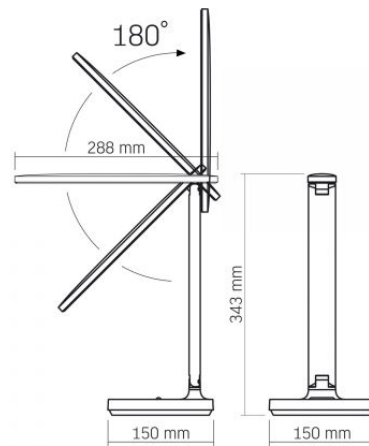

VIDEX®

VIDEX VL-TF16W White

INDEX: VL-TF16W

We reserve the right to make technical changes. The data contained in this material is not legally binding.

Allegro opt Sp. z o.o., ul. Mierzeja Wiślana 11,
30-732 Krakow, Poland.