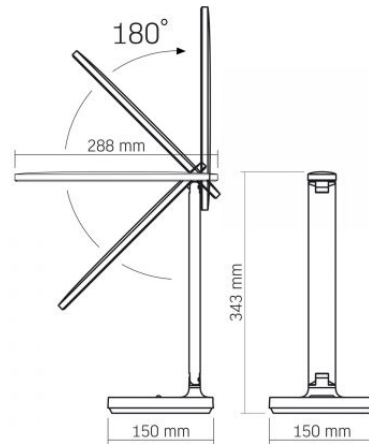

VIDEX®

VIDEX VL-TF16W White

INDEX: VL-TF16W

We reserve the right to make technical changes. The data contained in this material is not legally binding.

Allegro opt Sp. z o.o., ul. Mierzeja Wiślana 11,
30-732 Krakow, Poland.