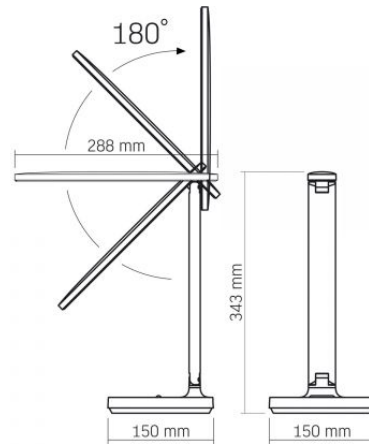

VIDEX®

VIDEX VL-TF16W White

INDEX: VL-TF16W

We reserve the right to make technical changes. The data contained in this material is not legally binding.

Allegro Opt Sp. z o.o., Handlowa 23, 05-120 Legionowo, Poland.