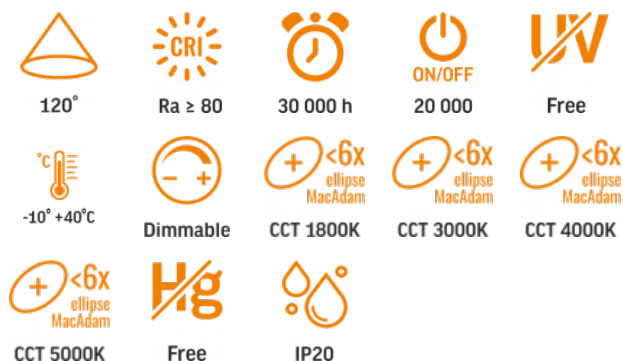

TECHNICAL CARD

LED Rechargeable Desk Lamp

Pursuant to the provisions of the WEEE Act, it is forbidden to put waste equipment marked with the symbol of a crossed out bin together with other waste. The user, wishing to get rid of electronic and electrical equipment, is obliged to return it to a waste equipment collection point. There are no hazardous components in the equipment that have a particularly negative impact on the environment and human health.

INDEX: VL-TF16W

WARRANTY 2 YEARS

General parameters

Control gear replaceable	yes
Light source replaceable	no
Light source or containing product	Containing product

Type of light source

Dimmable	yes
Directional (DLS) or non-directional (NDLS) light source	NDLS
Mains (MLS) or non-mains (NMLS) light source	NMLS
Connected light source (cls)	no
Color-tunable light source	no
Technology	LED

Photometric parameters

Correlated color temperature	5000K (neutral white), 4000K (neutral white), 3000K (warm white), 1800K (warm white)
Beam angle	120°
Color rendering index (CRI)	Ra > 80
Lifetime	30000 h
On/Off cycles	20000
R9 colour rendering index value	>0
The lumen maintenance factor	≥96%
Colour consistency in MacAdam ellipses (SDCM)	<6 (1800K), <6 (3000K), <6 (4000K), <6 (5000K)
Flicker metric (Pst LM)	-
Stroboscopic effect metric (SVM)	-
CRI Min	Ra 80
CRI Max	Ra 88

Dimensions

EAN	4820246484039
Height	343 mm
Width	150 mm
Depth	150 mm
In the package	1 pc.
Outer box	16 pcs.
Unit nett weight	700g

Signs marking goods

Packaging marking	Recycling of waste, CE, Utilization
--------------------------	-------------------------------------