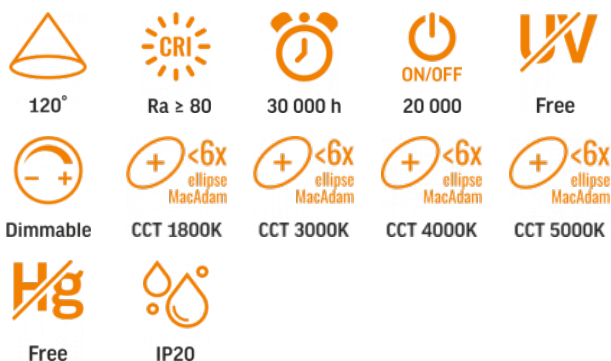

TECHNICAL CARD

LED Rechargeable Desk Lamp

Pursuant to the provisions of the WEEE Act, it is forbidden to put waste equipment marked with the symbol of a crossed out bin together with other waste. The user, wishing to get rid of electronic and electrical equipment, is obliged to return it to a waste equipment collection point. There are no hazardous components in the equipment that have a particularly negative impact on the environment and human health.

INDEX: VL-TF16W

WARRANTY 2 YEARS

General parameters

Control gear replaceable	yes
Light source replaceable	no
Light source or containing product	Containing product

Type of light source

Dimmable	yes
Directional or non-directional light source	NDLS
Mains or non-mains light source	NMLS
Connected light source (cls)	no
Colour-tuneable light source (CTLS)	no
Technology	LED

Electrical parameters

On-mode power (Pon)	5 W
Rated voltage, frequency	DC 5 V
Rated current	1 A

Input interface	USB - DC
Electric shock protection class	III
Displacement factor (cos φ1)	-
Survival factor	1

Photometric parameters

Correlated color temperature	5000K (neutral white), 4000K (neutral white), 3000K (warm white), 1800K (warm white)
Beam angle	120°
Color rendering index (CRI)	Ra > 80
Lifetime	30000 h
On/Off cycles	20000
R9 colour rendering index value	>0
The lumen maintenance factor	≥96%
Colour consistency in MacAdam ellipses (SDCM)	<6 (1800K), <6 (3000K), <6 (4000K), <6 (5000K)
Flicker metric (Pst LM)	-
Stroboscopic effect metric (SVM)	-
CRI Min	Ra 80
CRI Max	Ra 88