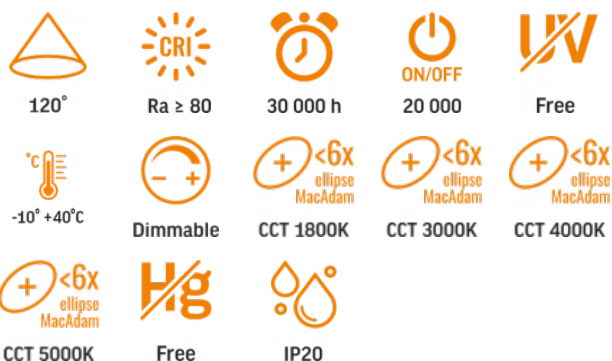

TECHNICAL CARD

LED Rechargeable Desk Lamp

Pursuant to the provisions of the WEEE Act, it is forbidden to put waste equipment marked with the symbol of a crossed out bin together with other waste. The user, wishing to get rid of electronic and electrical equipment, is obliged to return it to a waste equipment collection point. There are no hazardous components in the equipment that have a particularly negative impact on the environment and human health.

INDEX: VL-TF16W

WARRANTY 2 YEARS

General parameters

Control gear replaceable	yes
Light source replaceable	no
Light source or containing product	Containing product

Type of light source

Dimmable	yes
Directional or non-directional light source	NDLS
Mains or non-mains light source	NMLS
Connected light source (cls)	no
Colour-tuneable light source (CTLS)	no
Technology	LED

Photometric parameters

Correlated color temperature	5000K (neutral white), 4000K (neutral white), 3000K (warm white), 1800K (warm white)
Beam angle	120°
Color rendering index (CRI)	Ra > 80
Lifetime	30000 h
On/Off cycles	20000
R9 colour rendering index value	>0
The lumen maintenance factor	≥96%
Colour consistency in MacAdam ellipses (SDCM)	<6 (1800K), <6 (3000K), <6 (4000K), <6 (5000K)
Flicker metric (Pst LM)	-
Stroboscopic effect metric (SVM)	-
CRI Min	Ra 80
CRI Max	Ra 88

Dimensions

EAN	4820246484039
Height	343 mm
Width	150 mm
Depth	150 mm
Outer box	16 pcs.
Unit nett weight	700g
In the package	1 pc.

Signs marking goods

Packaging marking	Recycling of waste, CE, Utilization
--------------------------	-------------------------------------