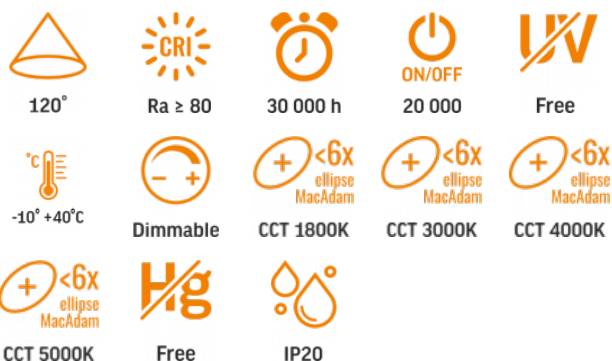

INDEX: VL-TF16W

WARRANTY 2 YEARS

General parameters

Control gear replaceable	yes
Light source replaceable	no
Light source or containing product	Containing product

Type of light source

Dimmable	yes
Directional (DLS) or non-directional (NDLS) light source	NDLS
Mains (MLS) or non-mains (NMLS) light source	NMLS
Connected light source (cls)	no
Color-tunable light source	no
Technology	LED

Electrical parameters

On-mode power (Pon)	5 W
Rated voltage, frequency	DC 5 V

Rated current	1 A
Input interface	USB - DC
Electric shock protection class	III
Displacement factor (cos φ1)	-
Survival factor	1

Photometric parameters

Correlated color temperature	5000K (neutral white), 4000K (neutral white), 3000K (warm white), 1800K (warm white)
Beam angle	120°
Color rendering index (CRI)	Ra > 80
Lifetime	30000 h
On/Off cycles	20000
R9 colour rendering index value	>0
The lumen maintenance factor	≥96%
Colour consistency in MacAdam ellipses (SDCM)	<6 (1800K), <6 (3000K), <6 (4000K), <6 (5000K)
Flicker metric (Pst LM)	-
Stroboscopic effect metric (SVM)	-
CRI Min	Ra 80
CRI Max	Ra 88

Additional information

Place of installation	Desk