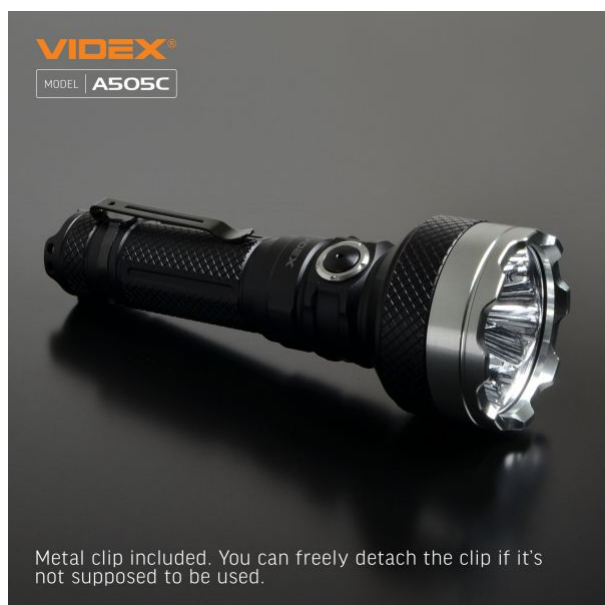

VIDEX®

VIDEX VLF-A505C 5500Lm 5000K

INDEX: VLF-A505C

We reserve the right to make technical changes. The data contained in this material is not legally binding.

Allegro opt Sp. z o.o., ul. Mierzeja Wiślana 11,
30-732 Krakow, Poland.