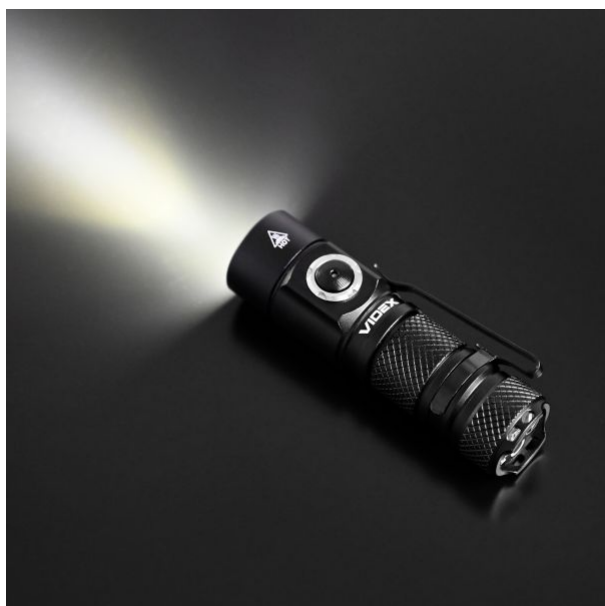

VIDEX®

VIDEX VLF-A351 300Lm 5000K

INDEX: VLF-A351

VIDEX®

VIDEX VLF-A351 300Lm 5000K

INDEX: VLF-A351

We reserve the right to make technical changes. The data contained in this material is not legally binding.