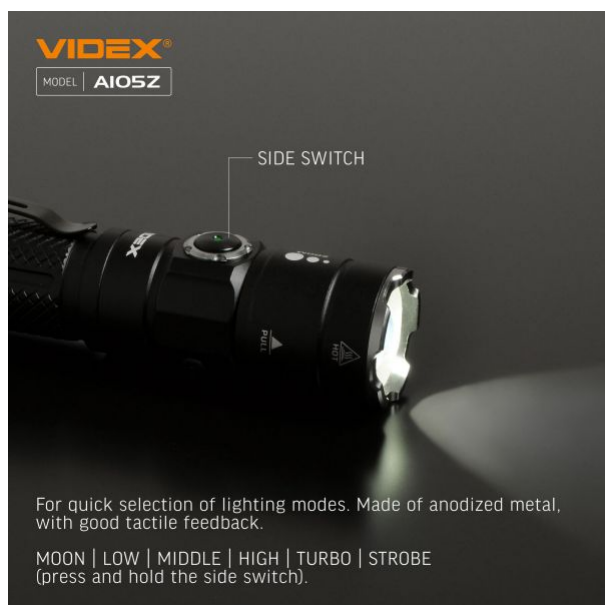

VIDEX[®]

VIDEX VLF-A105Z 1200Lm 5000K

INDEX: VLF-A105Z

A composite image featuring the flashlight. The top portion shows the flashlight resting on a green tactical vest in an outdoor setting. Below this, the text reads "VIDEX[®] MODEL A105Z ZOOMABLE RECHARGEABLE FLASHLIGHT". The bottom portion is a dark background with a close-up of the flashlight's lens and body. Technical specifications are listed at the bottom: "1200 MAX LUMENS", "ZOOM", "TYPE-C", "IP44", and "1m IMPACT RESISTANCE".

VIDEX®

VIDEX VLF-A105Z 1200Lm 5000K

INDEX: VLF-A105Z

VIDEX®

VIDEX VLF-A105Z 1200Lm 5000K

INDEX: VLF-A105Z

VIDEX®

VIDEX VLF-A105Z 1200Lm 5000K