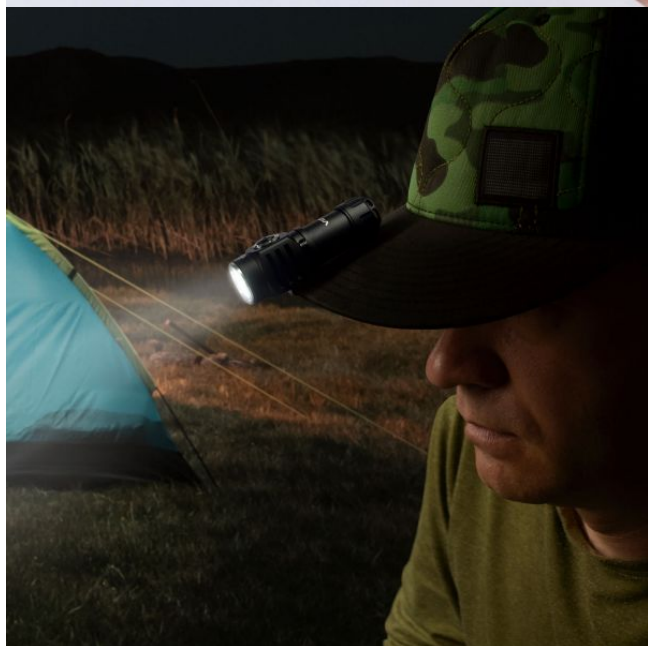

VIDEX®

VIDEX VLF-A055 600Lm 5700K

INDEX: VLF-A055