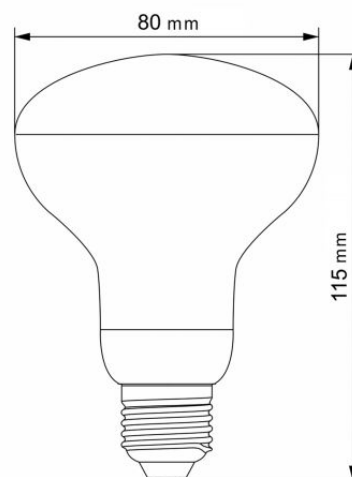

Photometric parameters

Correlated color temperature	1200K (bicolor)
Beam angle	120°
Color rendering index (CRI)	Ra > 40
Lifetime	20000 h
On/Off cycles	20000
Useful luminous flux of the light source reference	in a wide cone (120°)
Chromaticity coordinates (x)	-
Chromaticity coordinates (y)	-
R9 colour rendering index value	-
The lumen maintenance factor	-
Colour consistency in MacAdam ellipses (SDCM)	<6 (1200K)
Flicker metric (Pst LM)	-
Stroboscopic effect metric (SVM)	-

Additional information

Place of application	indoor
Operating temperature range	-20° +40°C
Mercury content	Does not contain
Ingress protection	IP20

Dimensions

EAN	5904405542415
Height	115 mm
Width	80 mm

VIDEX[®]

VIDEX-E27-R80-9W-FITO

INDEX: VLE-R80FF-09271

Depth	80 mm
Outer box	20 pcs.
Unit nett weight	45g
In the package	1 pc.

Signs marking goods

Packaging marking

Recycling of waste, CE, Not suitable for use under moisture, Utilization