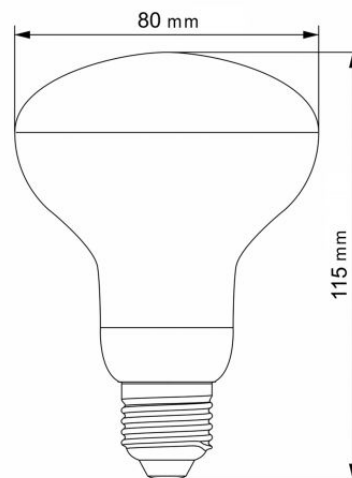

Electrical parameters

On-mode power (Pon)	9 W
Rated voltage, frequency	AC 220-240 V, 50/60 Hz
Rated current	78 mA
Displacement factor (cos φ1)	-
Survival factor	-

Photometric parameters

Correlated color temperature	1200K (bicolor)
Beam angle	120°
Color rendering index (CRI)	Ra > 40
Lifetime	20000 h
On/Off cycles	20000
Useful luminous flux of the light source reference	in a wide cone (120°)
Chromaticity coordinates (x)	-
Chromaticity coordinates (y)	-
R9 colour rendering index value	-
The lumen maintenance factor	-
Colour consistency in MacAdam ellipses (SDCM)	<6 (1200K)
Flicker metric (Pst LM)	-
Stroboscopic effect metric (SVM)	-

Additional information

Place of application	indoor
Operating temperature range	-20° +40°C
Mercury content	Does not contain
Ingress protection	IP20

Dimensions

EAN	5904405542415
Height	115 mm

VIDEX[®]

VIDEX-E27-R80-9W-FITO

INDEX: VLE-R80FF-09271

Width	80 mm
Depth	80 mm
In the package	1 pc.
Outer box	20 pcs.
Unit nett weight	45g

Signs marking goods

Packaging marking

Recycling of waste, CE, Not suitable for use under moisture, Utilization