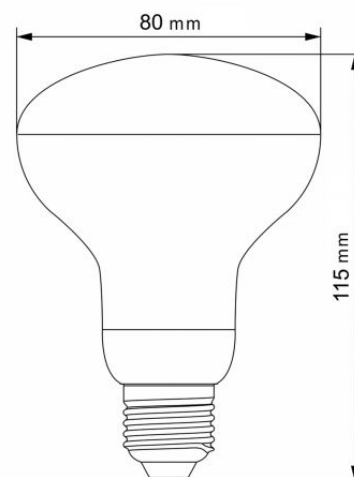

VIDEX®

VIDEX-E27-R80-9W-FITO

INDEX: VLE-R80FF-09271

Dimensions

EAN	5904405542415
Height	115 mm
Width	80 mm
Depth	80 mm
In the package	1 pc.
Outer box	20 pcs.
Unit nett weight	45g

Signs marking goods

Packaging marking

Recycling of waste, CE, Not suitable for use under moisture, Utilization

We reserve the right to make technical changes. The data contained in this material is not legally binding.

Allegra opt Sp. z o.o., ul. Mierzeja Wiślana 11,
30-732 Krakow, Poland.