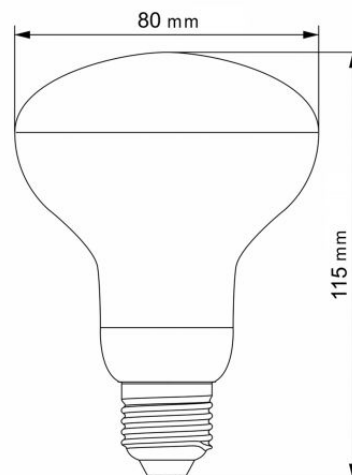

VIDEX®

VIDEX-E27-R80-9W-FITO

INDEX: VLE-R80FF-09271

Depth	80 mm
Outer box	20 pcs.
Unit nett weight	45g
In the package	1 pc.

Signs marking goods

Packaging marking

Recycling of waste, CE, Not suitable for use under moisture, Utilization

We reserve the right to make technical changes. The data contained in this material is not legally binding.

Allegra opt Sp. z o.o., ul. Mierzeja Wiślana 11,
30-732 Krakow, Poland.

Date: 21.12.2024