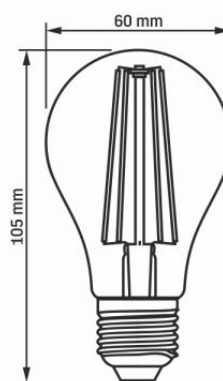

VIDEX®

360°

Ra ≥ 40

20 000 h

ON/OFF
20 000

Not Dimmable

No Flicker

Free

IP20

WARRANTY 2 YEARS

BICOLOR

1200K

Type of light source

Dimmable	no
Directional or non-directional light source	NDLS
Mains or non-mains light source	MLS
Colour-tuneable light source (CTLS)	-
Technology	LED

Electrical parameters

On-mode power (Pon)	8 W
Rated voltage, frequency	AC 220-240 V, 50/60 Hz
Rated current	70 mA
Displacement factor (cos φ1)	0.5
Survival factor	0.9

Photometric parameters

Correlated color temperature	1200K (bicolor)

VIDEX-E27-A60-8W-FITO

INDEX: VLE-A60FF-08271

Beam angle	360°
Color rendering index (CRI)	Ra > 40
Lifetime	20000 h
On/Off cycles	20000
Useful luminous flux of the light source reference	in a sphere (360°)
Chromaticity coordinates (x)	0.485
Chromaticity coordinates (y)	0.427
R9 colour rendering index value	36
The lumen maintenance factor	≥94.8%
Flicker metric (Pst LM)	≤1
Stroboscopic effect metric (SVM)	≤0.4
CRI Min	-209
CRI Max	92

Additional information

Place of application	indoor
Operating temperature range	-20° +40°C
Mercury content	Does not contain
Ingress protection	IP20

Dimensions

EAN	5904405540022
Height	105 mm
Width	60 mm
Depth	60 mm
Outer box	20 pcs.

VIDEX®

VIDEX-E27-A60-8W-FITO

INDEX: VLE-A60FF-08271

Unit nett weight 31g

In the package 1 pc.

We reserve the right to make technical changes. The data contained in this material is not legally binding.

Allegro opt Sp. z o.o., ul. Mierzeja Wiślana 11,
30-732 Krakow, Poland.

Date: 14.11.2024