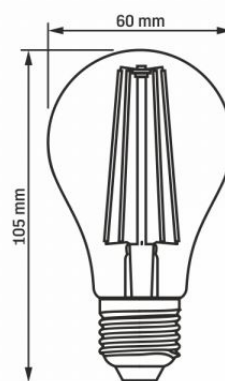

VIDEX®

VIDEX-E27-A60-8W-FITO

INDEX: VLE-A60FF-08271

Unit nett weight 31g

In the package 1 pc.

We reserve the right to make technical changes. The data contained in this material is not legally binding.

Allegro opt Sp. z o.o., ul. Mierzeja Wiślana 11,
30-732 Krakow, Poland.

Date: 30.12.2024