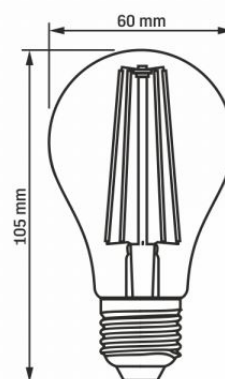

Additional information

Place of application	indoor
Operating temperature range	-20° +40°C
Mercury content	Does not contain
Ingress protection	IP20

Dimensions

EAN	5904405540022
Height	105 mm

VIDEX[®]

VIDEX-E27-A60-8W-FITO

INDEX: VLE-A60FF-08271

Width	60 mm
Depth	60 mm
In the package	1 pc.
Outer box	20 pcs.
Unit nett weight	31g

We reserve the right to make technical changes. The data contained in this material is not legally binding.