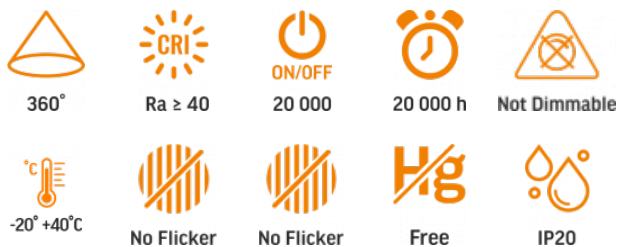

VIDEX®

VIDEX-E27-A60-8W-FITO

INDEX: VLE-A60FF-08271

WARRANTY 2 YEARS

BICOLOR

1200K

General parameters

Light source or containing product Light source

Type of light source

Dimmable	no
Directional (DLS) or non-directional (NDLS) light source	NDLS
Color-tunable light source	-
Mains (MLS) or non-mains (NMLS) light source	MLS
Technology	LED

Electrical parameters

On-mode power (Pon)	8 W
Rated voltage, frequency	AC 220-240 V, 50/60 Hz
Rated current	70 mA
Displacement factor (cos φ1)	0.5
Survival factor	0.9

Photometric parameters

Correlated color temperature	1200K (bicolor)
Beam angle	360°
Color rendering index (CRI)	Ra > 40
On/Off cycles	20000
Lifetime	20000 h
Useful luminous flux of the light source reference	in a sphere (360°)
Chromaticity coordinates (x)	0.485
Chromaticity coordinates (y)	0.427
R9 colour rendering index value	36
The lumen maintenance factor	≥94.8%
Flicker metric (Pst LM)	≤1
Stroboscopic effect metric (SVM)	≤0.4
CRI Min	-209
CRI Max	92

Additional information

Place of application	indoor
Operating temperature range	-20° +40°C
Mercury content	Does not contain
Ingress protection	IP20

Dimensions

EAN	5904405540022
Height	105 mm