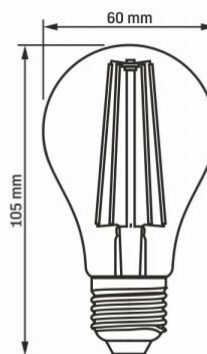

Operating temperature range -20° +40°C

Mercury content Does not contain

Ingress protection IP20

Dimensions

EAN 5904405540022

In the package 1 pc.

Height 105 mm

VIDEX®

VIDEX-E27-A60-8W-FITO

INDEX: VLE-A60FF-08271

Outer box	20 pcs.
Width	60 mm
Depth	60 mm
Unit nett weight	31g

We reserve the right to make technical changes. The data contained in this material is not legally binding.