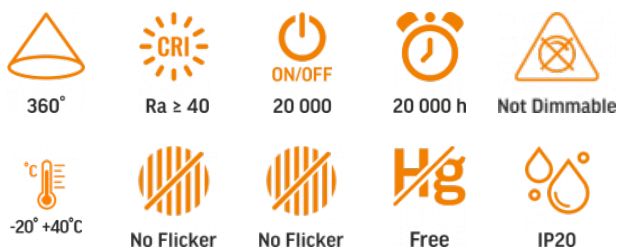

TECHNICAL CARD

LED Plant Grow Bulb

VIDEX®

VIDEX-E27-A60-8W-FITO

INDEX: VLE-A60FF-08271

WARRANTY 2 YEARS

BICOLOR

1200K

General parameters

Light source or containing product Light source

Type of light source

Dimmable no

Directional (DLS) or non-directional (NDLS) light source NDLS

Color-tunable light source -

Mains (MLS) or non-mains (NMLS) light source MLS

Correlated color temperature 1200K (bicolor)

Beam angle 360°

Color rendering index (CRI) Ra > 40

On/Off cycles 20000

Lifetime (L70B50) 20000 h

Chromaticity coordinates (x) 0.485

Chromaticity coordinates (y) 0.427