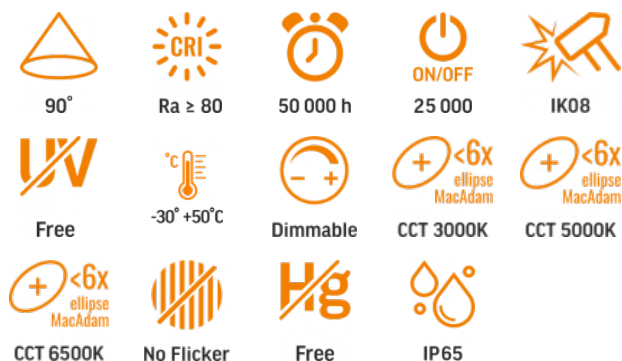

TECHNICAL CARD

LED Park Light

Pursuant to the provisions of the WEEE Act, it is forbidden to put waste equipment marked with the symbol of a crossed out bin together with other waste. The user, wishing to get rid of electronic and electrical equipment, is obliged to return it to a waste equipment collection point. There are no hazardous components in the equipment that have a particularly negative impact on the environment and human health.

VIDEX®

VIDEX VL-SLP01-120B IP65 120W 220V

INDEX: VL-SLP01-120B

WARRANTY 3 YEARS

General parameters

Light source or containing product	Light source
Control gear replaceable	-
Light source replaceable	by the producer

Electrical parameters

On-mode power (Pon)	120 W, 100 W, 80 W
Rated voltage, frequency	AC 180-265 V, 50/60 Hz
Cable length	30 cm
Rated current	532 mA
Input interface	Free wire ends
Electric shock protection class	I
Energy consumption in on-mode of the light source (kWh/1000h)	120
Displacement factor (cos φ1)	0.9
Survival factor	0.9

Photometric parameters

Useful luminous flux of the contained light source (Φuse)	14400 Lm
Correlated color temperature	6500K (cold white), 5000K (neutral white), 3000K (warm white)
Beam angle	90°
Color rendering index (CRI)	Ra > 80