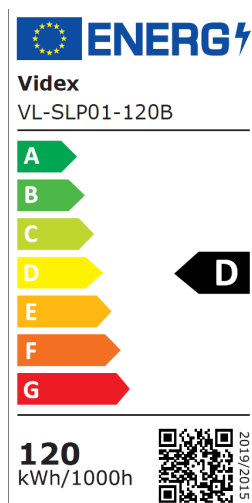

VIDEX®

VIDEX VL-SLP01-120B IP65 120W 220V

INDEX: VL-SLP01-120B

WARRANTY 3 YEARS

General parameters

Control gear replaceable	-
Light source replaceable	by the producer
Light source or containing product	Light source

Electrical parameters

On-mode power (Pon)	120 W, 100 W, 80 W
Rated voltage, frequency	AC 180-265 V, 50/60 Hz
Cable length	30 cm
Rated current	532 mA
Input interface	Free wire ends
Electric shock protection class	I
Displacement factor (cos φ1)	0.9
Energy consumption in on-mode of the light source (kWh/1000h)	120
Survival factor	0.9

Photometric parameters

Useful luminous flux of the light source (Φuse)	14400 Lm
Correlated color temperature	6500K (cold white), 5000K (neutral white), 3000K (warm white)
Beam angle	90°
Color rendering index (CRI)	Ra > 80

INDEX: VL-SLP01-120B

Lifetime	50000 h
On/Off cycles	25000
Useful luminous flux of the light source reference	in a wide cone (120°)
R9 colour rendering index value	>0
The lumen maintenance factor	≥96%
Colour consistency in MacAdam ellipses (SDCM)	<6 (3000K), <6 (5000K), <6 (6500K)
Flicker metric (Pst LM)	≤1
Stroboscopic effect metric (SVM)	outdoor use
CRI Min	Ra 80
CRI Max	Ra 88