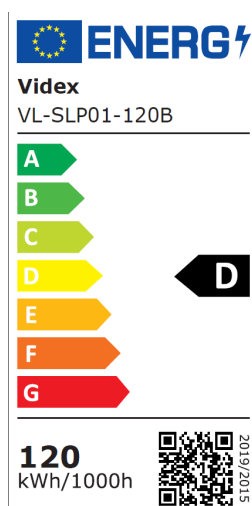

VIDEX®

VIDEX VL-SLP01-120B IP65 120W 220V

INDEX: VL-SLP01-120B

WARRANTY 3 YEARS

General parameters

Light source or containing product	Light source
Control gear replaceable	-
Light source replaceable	by the producer

Electrical parameters

On-mode power (Pon)	120 W, 100 W, 80 W
Rated voltage, frequency	AC 180-265 V, 50/60 Hz
Cable length	30 cm
Rated current	532 mA
Input interface	Free wire ends
Electric shock protection class	I
Energy consumption in on-mode of the light source (kWh/1000h)	120
Displacement factor (cos φ1)	0.9
Survival factor	0.9

Photometric parameters

Useful luminous flux of the contained light source (Φuse)	14400 Lm
Correlated color temperature	6500K (cold white), 5000K (neutral white), 3000K (warm white)
Beam angle	90°
Color rendering index (CRI)	Ra > 80

INDEX: VL-SLP01-120B

Lifetime	50000 h
On/Off cycles	25000
Useful luminous flux of the light source reference	in a wide cone (120°)
R9 colour rendering index value	>0
The lumen maintenance factor	≥96%
Colour consistency in MacAdam ellipses (SDCM)	<6 (3000K), <6 (5000K), <6 (6500K)
Flicker metric (Pst LM)	≤1
Stroboscopic effect metric (SVM)	outdoor use
CRI Min	Ra 80
CRI Max	Ra 88