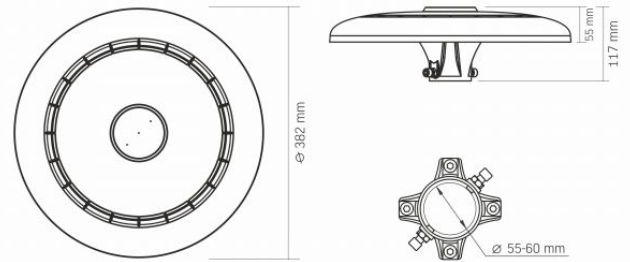

INDEX: VL-SLP01-120B

We reserve the right to make technical changes. The data contained in this material is not legally binding.

Allegro opt Sp. z o.o., ul. Mierzeja Wiślana 11,
30-732 Krakow, Poland.