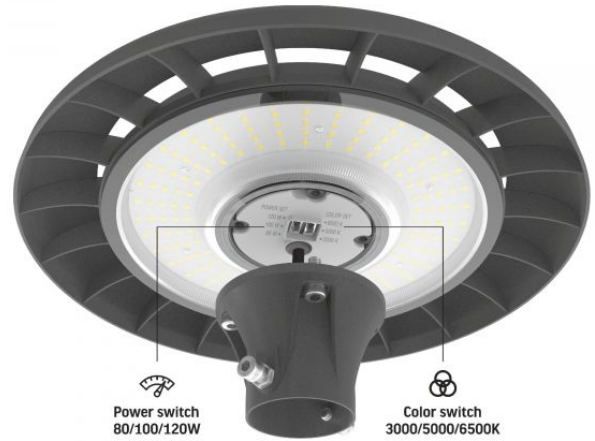

VIDEX®

VIDEX VL-SLP01-120B IP65 120W 220V

INDEX: VL-SLP01-120B

WARRANTY 3 YEARS

General parameters

Light source or containing product	Light source
Control gear replaceable	-
Light source replaceable	by the producer

INDEX: VL-SLP01-120B

Lifetime	50000 h
On/Off cycles	25000
Useful luminous flux of the light source reference	in a wide cone (120°)
R9 colour rendering index value	>0
The lumen maintenance factor	≥96%
Colour consistency in MacAdam ellipses (SDCM)	<6 (3000K), <6 (5000K), <6 (6500K)
Flicker metric (Pst LM)	≤1
Stroboscopic effect metric (SVM)	outdoor use
CRI Min	Ra 80
CRI Max	Ra 88

Additional information

Place of installation	Pillar
Place of application	outdoor
Impact protection	IK08
Housing colour	Black
Minimum distance from the illuminated object	0.5 m
Diffuser material	Tempered glass
Ultraviolet radiation	no
Operating temperature range	-30° +50°C
Mercury content	Does not contain
Ingress protection	IP65
Housing material	Aluminum alloy, PC

Dimensions

EAN	4820246486095
Height	55 mm
Width	382 mm
Depth	382 mm
In the package	1 pc.
Outer box	2 pcs.
Unit nett weight	2kg

Signs marking goods

Packaging marking

Recycling of waste, CE, Utilization

VIDEX[®]**VIDEX VL-SLP01-120B IP65 120W 220V****INDEX: VL-SLP01-120B**