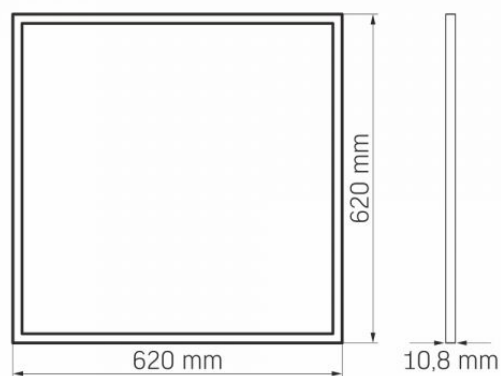

VIDEX®

VIDEX-PANEL-LED-40W-P62-406W-CW

INDEX: VLE-P62-406W

Depth	10.8 mm
Outer box	5 pcs.

We reserve the right to make technical changes. The data contained in this material is not legally binding.

Allegro opt Sp. z o.o., ul. Mierzeja Wiślana 11,
30-732 Krakow, Poland.

Date: 23.11.2024