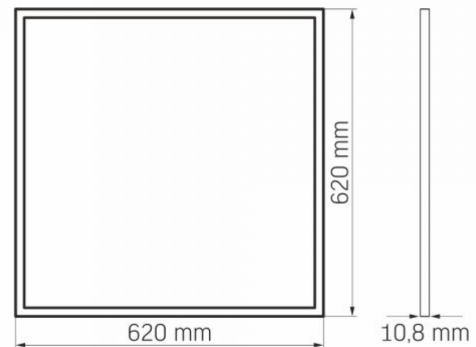

## Dimensions

EAN	5904405540657
Outer box	5 pcs.

**VIDEX®**

VIDEX-PANEL-LED-40W-P62-406W-CW

**INDEX: VLE-P62-406W**

<b>Height</b>	620 mm
<b>Width</b>	620 mm
<b>Depth</b>	10.8 mm

We reserve the right to make technical changes. The data contained in this material is not legally binding.