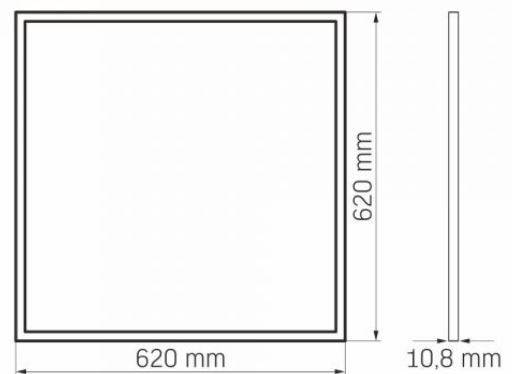

## Dimensions

**EAN** 5904405540657

**Height** 620 mm

**Width** 620 mm

**VIDEX®**

VIDEX-PANEL-LED-40W-P62-406W-CW

**INDEX: VLE-P62-406W****Depth** 10.8 mm**Outer box** 5 pcs.

We reserve the right to make technical changes. The data contained in this material is not legally binding.