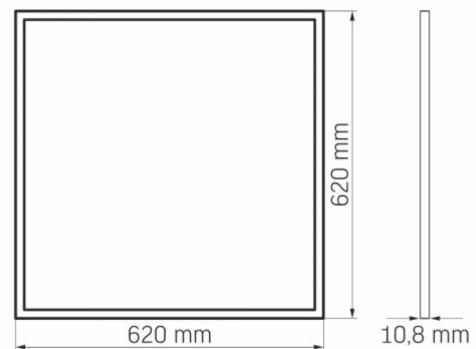

## Dimensions

<b>EAN</b>	5904405540657
<b>Outer box</b>	5 pcs.

**VIDEX**<sup>®</sup>

VIDEX-PANEL-LED-40W-P62-406W-CW

**INDEX: VLE-P62-406W**

<b>Height</b>	620 mm
<b>Width</b>	620 mm
<b>Depth</b>	10.8 mm

We reserve the right to make technical changes. The data contained in this material is not legally binding.