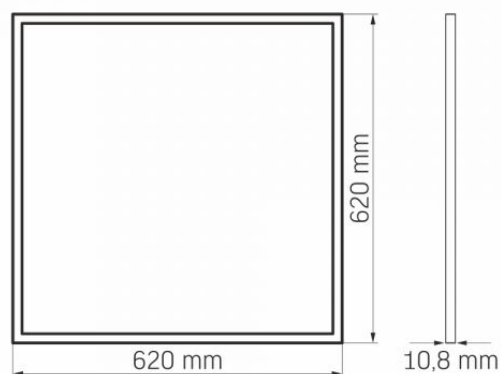

VIDEX®

VIDEX-PANEL-LED-40W-P62-406W-CW

INDEX: VLE-P62-406W

Depth	10.8 mm
Outer box	5 pcs.

We reserve the right to make technical changes. The data contained in this material is not legally binding.

Allegro opt Sp. z o.o., ul. Mierzeja Wiślana 11,
30-732 Krakow, Poland.

Date: 23.02.2025