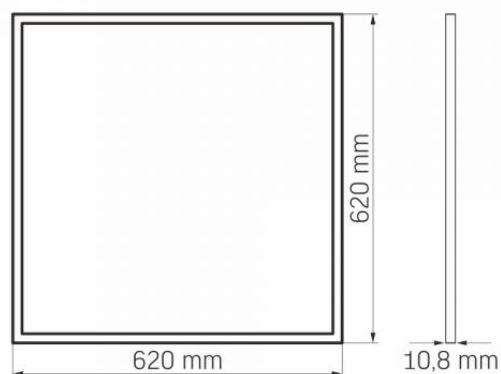

Mercury content Does not contain

Ingress protection IP20

Housing material Aluminum

Dimensions

EAN 5904405540657

Height 620 mm

Depth 10.8 mm

VIDEX®

VIDEX-PANEL-LED-40W-P62-406W-CW

INDEX: VLE-P62-406W**Width** 620 mm**Outer box** 5 pcs.

We reserve the right to make technical changes. The data contained in this material is not legally binding.

Allegro Opt Sp. z o.o., Handlowa 23, 05-120 Legionowo, Poland.