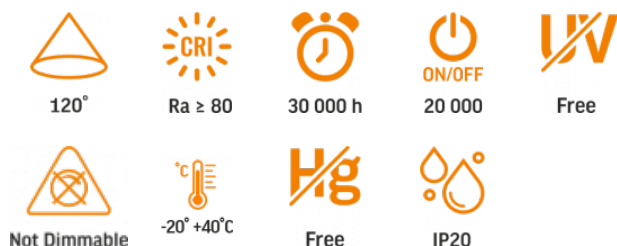

TECHNICAL CARD

LED Panel

VIDEX®

VIDEX-PANEL-LED-40W-P62-406W-CW
INDEX: VLE-P62-406W

WARRANTY 3 YEARS

Cold White / Zimna biel / Studena bila / Blanc froid / Studená biela / Koud wit / Hideg feher / Hladno bela / Hladno bijela / Kaltweiß / Alb rece / Šalta balta / Auksti balta / Kúlm valge.

General parameters

Light source or containing product	Containing product
Control gear replaceable	by the producer
Light source replaceable	by the producer

Type of light source

Dimmable	no
Energy efficiency class of the contained light source	D

Electrical parameters

Rated voltage, frequency	AC 175-265 V, 50/60 Hz
Rated current	300 mA
Input interface	Free wire ends

Electric shock protection class II

Photometric parameters

Correlated color temperature	6000K (cold white)
Useful luminous flux of the contained light source (Φ_{use})	5200 Lm
Beam angle	120°
Color rendering index (CRI)	Ra > 80
Lifetime	30000 h
On/Off cycles	20000
Useful luminous flux of the light source reference	in a sphere (360°)

Additional information

Place of installation	Armstrong ceiling, Ceiling
Place of application	indoor
Housing colour	White
Diffuser material	Plastic
Ultraviolet radiation	no
Operating temperature range	-20° +40°C
Mercury content	Does not contain
Ingress protection	IP20
Housing material	Aluminum