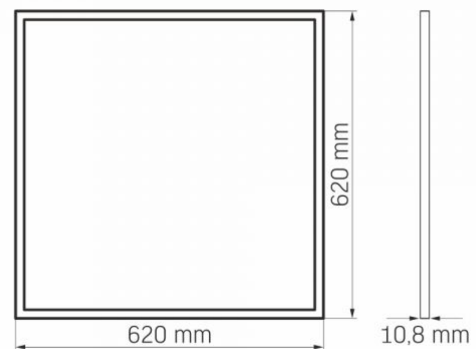

Dimensions

EAN	5904405540657
Width	620 mm

VIDEX®

VIDEX-PANEL-LED-40W-P62-406W-CW

INDEX: VLE-P62-406W

Height	620 mm
Depth	10.8 mm
Outer box	5 pcs.

We reserve the right to make technical changes. The data contained in this material is not legally binding.