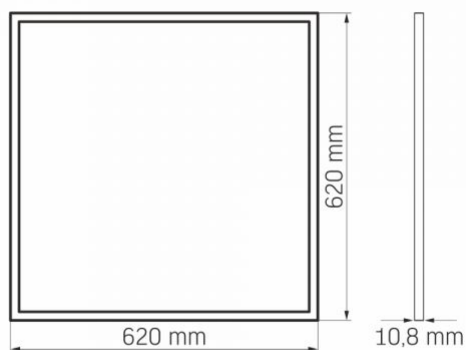

Dimensions

VIDEX[®]

VIDEX-PANEL-LED-40W-P62-404W-NW

INDEX: VLE-P62-404W

EAN	5904405540640
Outer box	5 pcs.
Height	620 mm
Width	620 mm
Depth	10.8 mm

INDEX: VLE-P62-404W

We reserve the right to make technical changes. The data contained in this material is not legally binding.