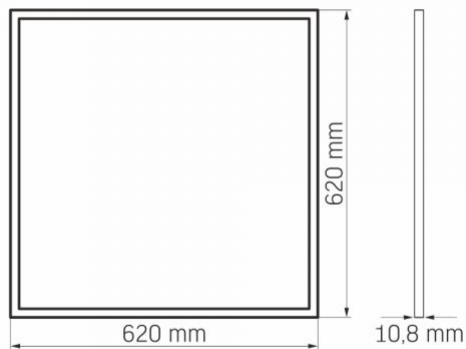

INDEX: VLE-P62-404W

We reserve the right to make technical changes. The data contained in this material is not legally binding.

Allegro opt Sp. z o.o., ul. Mierzeja Wiślana 11,

30-732 Krakow, Poland.

The product must be used indoors

Class of protection against electric shock II - provided not only by basic insulation but also by double or reinforced insulation

120°

Rated beam angle

Ra > 80

Ra > 80 - color rendering index

20 000

Rated On/off cycles

30 000 h

Nominal lifetime (hours)

Free

The product does not emit ultraviolet light

Not Dimmable

The product is incompatible with light regulators

-20° +40°C

Operating temperatures range

Free

The product does not contain mercury

IP20

Class of protection against dust and moisture. Protection against solid objects larger than 12 mm; no protection against moisture