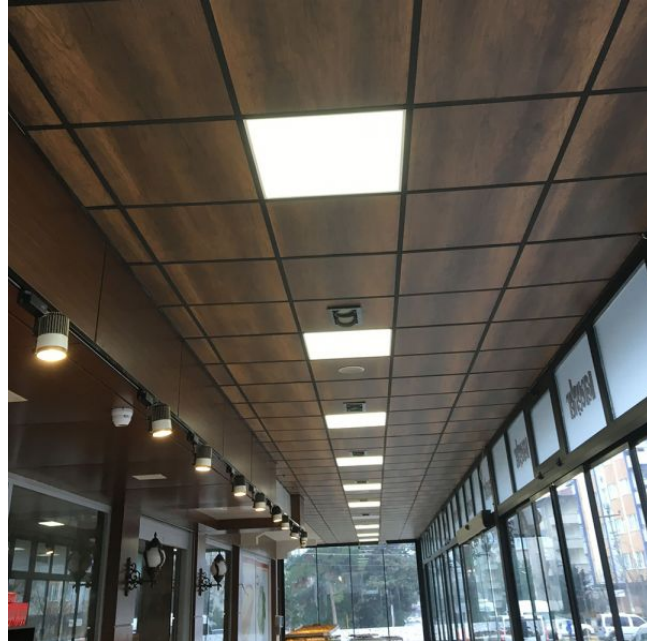

VIDEX®

VIDEX-PANEL-LED-40W-P62-404W-NW

INDEX: VLE-P62-404W

Depth 10.8 mm

Outer box 5 pcs.