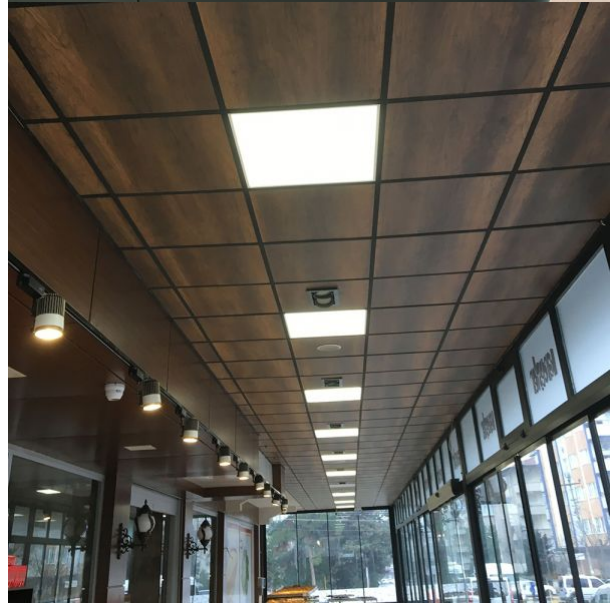

VIDEX®

VIDEX-PANEL-LED-40W-P62-404W-NW

INDEX: VLE-P62-404W

EAN	5904405540640
Height	620 mm
Outer box	5 pcs.
Width	620 mm
Depth	10.8 mm