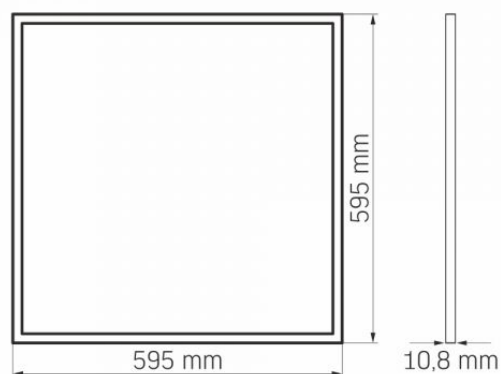

Mercury content Does not contain

Ingress protection IP20

Housing material Aluminum

Dimensions

EAN 5904405540633

Height 595 mm

Depth 10.8 mm

VIDEX®

VIDEX-PANEL-LED-40W-P406W-CW

INDEX: VLE-P406W**Width** 595 mm**Outer box** 5 pcs.

We reserve the right to make technical changes. The data contained in this material is not legally binding.

Allegro Opt Sp. z o.o., Handlowa 23, 05-120 Legionowo, Poland.