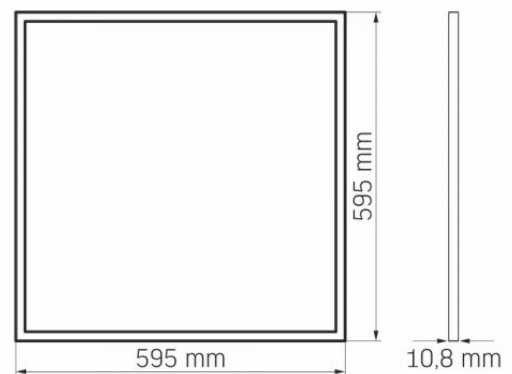

VIDEX®

VIDEX-PANEL-LED-40W-P406W-CW

INDEX: VLE-P406W

Depth 10.8 mm

Outer box 5 pcs.

We reserve the right to make technical changes. The data contained in this material is not legally binding.

Allegro opt Sp. z o.o., ul. Mierzeja Wiślana 11,
30-732 Krakow, Poland.

Date: 23.11.2024