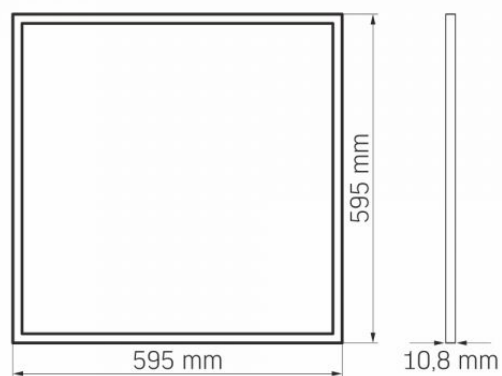

## Dimensions

**EAN** 5904405540633

**Height** 595 mm

**Width** 595 mm

**VIDEX®**

VIDEX-PANEL-LED-40W-P406W-CW

**INDEX: VLE-P406W****Depth** 10.8 mm**Outer box** 5 pcs.

We reserve the right to make technical changes. The data contained in this material is not legally binding.