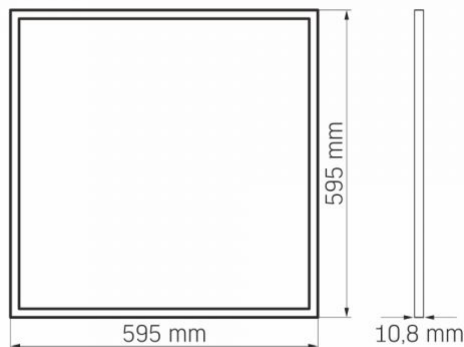

INDEX: VLE-P404W

We reserve the right to make technical changes. The data contained in this material is not legally binding.

Allegro opt Sp. z o.o., ul. Mierzeja Wiślana 11,
30-732 Krakow, Poland.

The product must be used indoors

Class of protection against electric shock II - provided not only by basic insulation but also by double or reinforced insulation

The product meets the requirements of EU directives

It is forbidden to throw away waste equipment marked with the symbol of a crossed-out bin with other waste

120°

Rated beam angle

Ra > 80

Ra > 80 - color rendering index

20 000

Rated On/off cycles

30 000 h

Nominal lifetime (hours)

Free

The product does not emit ultraviolet light

Not Dimmable

The product is incompatible with light regulators

-20° +40°C

Operating temperatures range

Free

The product does not contain mercury

IP20

Class of protection against dust and moisture. Protection against solid objects larger than 12 mm; no protection against moisture