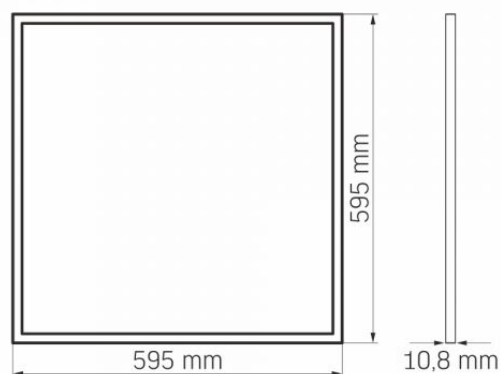

Mercury content Does not contain

Ingress protection IP20

Housing material Aluminum

Dimensions

EAN 5904405540626

Height 595 mm

Width 595 mm

VIDEX[®]

VIDEX-PANEL-LED-40W-P404W-NW

INDEX: VLE-P404W

Depth	10.8 mm
Outer box	5 pcs.

Signs marking goods**Packaging marking** CE, Utilization

We reserve the right to make technical changes. The data contained in this material is not legally binding.