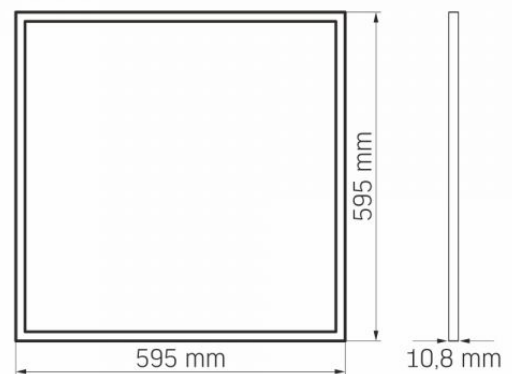

## Additional information

Place of installation	Armstrong ceiling, Ceiling
Place of application	indoor
Housing colour	White
Diffuser material	Plastic
Ultraviolet radiation	no
Operating temperature range	-20° +40°C
Mercury content	Does not contain
Ingress protection	IP20
Housing material	Aluminum

## Dimensions

EAN	5904405540626
Height	595 mm
Width	595 mm

**VIDEX**<sup>®</sup>

VIDEX-PANEL-LED-40W-P404W-NW

**INDEX: VLE-P404W****Depth** 10.8 mm**Outer box** 5 pcs.**Signs marking goods****Packaging marking** CE, Utilization