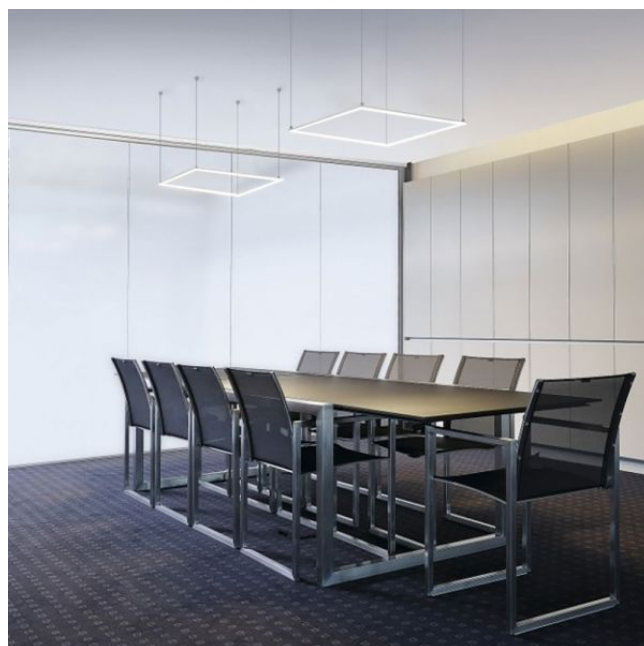

INDEX: VL-PFT

Electrical parameters

Cable length 60 cm

Additional information

Housing colour Silver

Housing material Steel

Dimensions

EAN 5904405541036

Unit nett weight 150g

Signs marking goods

Packaging marking CE

We reserve the right to make technical changes. The data contained in this material is not legally binding.

Allegro Opt Sp. z o.o., Handlowa 23, 05-120 Legionowo, Poland.