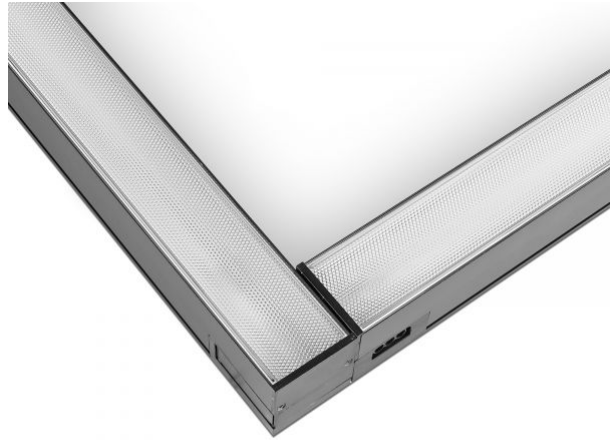

VIDEX®

VIDEX 24W 0.6M 5000K 2400Lm Black

INDEX: VL-BNL02-24065B