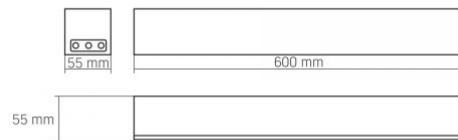

VIDEX®

VIDEX 24W 0.6M 5000K 2400Lm Black

INDEX: VL-BNL02-24065B

We reserve the right to make technical changes. The data contained in this material is not legally binding.

Allegro opt Sp. z o.o., ul. Mierzeja Wiślana 11,
30-732 Krakow, Poland.