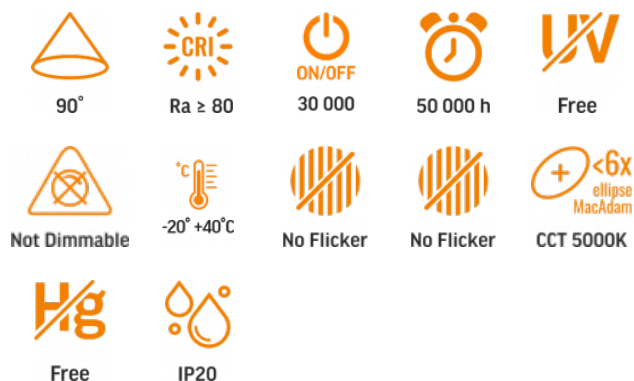

VIDEX®

VIDEX 24W 0.6M 5000K 2400Lm Black

INDEX: VL-BNL02-24065B

WARRANTY 5 YEARS

NEUTRAL WHITE

Neutral White / Neutralny biały / Neutralni bila / Blanc neuter / Neutrálna biela / Neutraal wit / Semleges feher / Nevtralno bela / Neutralno bijela / Neutralweiß / Alb neutru / Neutralus balta / Neitrāls balta / Neutraalne valge / Нейтрално бяла / Bianco neutro.

General parameters

Light source or containing product	Light source
Control gear replaceable	by the producer
Light source replaceable	by the producer

Type of light source

Energy class of the light source	E
Dimmable	no
Directional (DLS) or non-directional (NDLS) light source	DLS
Connected light source (cls)	no
Color-tunable light source	no

Mains (MLS) or non-mains (NMLS) light source	MLS
High luminance light source	No
Anti-glare shield	No
Technology	LED

Electrical parameters

On-mode power (Pon)	24 W
Rated voltage, frequency	AC 170-265 V, 50/60 Hz
Rated current	121 mA
Input interface	Power plug
Electric shock protection class	I
Displacement factor (cos φ1)	0.9
Survival factor	0.9
Energy consumption in on-mode of the light source (kWh/1000h)	24

Photometric parameters

Useful luminous flux (Φuse)	2400 Lm
Correlated color temperature	5000K (neutral white)
Beam angle	90°
Color rendering index (CRI)	Ra > 80
On/Off cycles	30000
Lifetime (L70B50)	50000 h
Useful luminous flux of the light source reference	in a wide cone (120°)
Chromaticity coordinates (x)	0.35
Chromaticity coordinates (y)	0.36