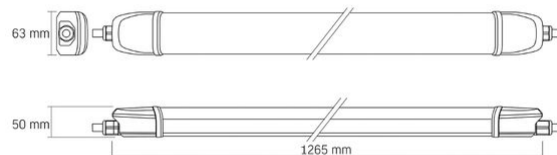

VIDEX®

VIDEX 40W 1.2M 5000K 6400Lm White

INDEX: VL-BNWL04-40125

We reserve the right to make technical changes. The data contained in this material is not legally binding.

Allegro opt Sp. z o.o., ul. Mierzeja Wiślana 11,
30-732 Krakow, Poland.

- The product must be used indoors
- The product must be used outdoors
- Class of protection against electric shock II - provided not only by basic insulation but also by double or reinforced insulation
- Minimum distance from the illuminated object 0,5 m
- The product can be installed and used in/on normally flammable surfaces
- Waste recycling after the end of the product's service life
- The product meets the requirements of EU directives
- It is forbidden to throw away waste equipment marked with the symbol of a crossed-out bin with other waste
- Ra > 80 - color rendering index
- Rated On/off cycles 20 000
- The product withstands strong impacts (e.g., from a heavy object) IK08
- Nominal lifetime (hours) 30 000 h
- The product does not emit ultraviolet light Free
- The product is incompatible with light regulators Not Dimmable
- The flickering of the light does not exceed the permissible level No Flicker
- The product has minimal flickering, which should not cause discomfort or danger No Flicker
- Colour consistency in MacAdam ellipses (SDCM) CCT 5000K
- The product does not contain mercury Free
- Class of protection against dust and moisture. The product has full protection against dust and water jets from all directions IP65

Date: 24.06.2026