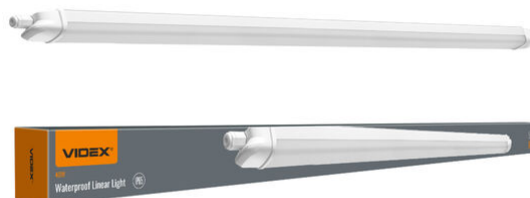

INDEX: VL-BNWL04-40125

The lumen maintenance factor	≥93.12%
Flicker metric (Pst LM)	≤1
Stroboscopic effect metric (SVM)	≤0.4
Colour consistency in MacAdam ellipses (SDCM)	<6 (5000K)
CRI Min	Ra 80
CRI Max	Ra 88

In the package	1 pc.
Height	63 mm
Outer box	20 pcs.
Width	50 mm
Depth	1265 mm
Unit nett weight	440g

Additional information

Place of installation	Ceiling, Flat surface, Wall, Suspension
Place of application	indoor, outdoor
Impact protection	IK08
Housing colour	White
Diffuser material	Polystyrene (PS)
Minimum distance from the illuminated object	0.5 m
Ultraviolet radiation	no
Operating temperature range	-40° +50°C
Suitable for installation in normally flammable surfaces	yes
Mercury content	Does not contain
Ingress protection	IP65
Housing material	Aluminum, Iron alloy

Signs marking goods

Packaging marking	Recycling of waste, CE, Utilization

Dimensions

EAN	4820246487498