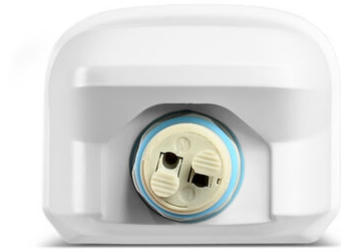

VIDEX®

VIDEX 40W 1.2M 5000K 6400Lm White

INDEX: VL-BNWL04-40125