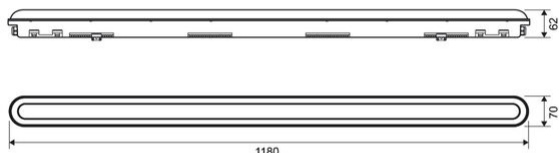

VIDEX®

VIDEX BNWL05 36W 1.2M 5000K 5760Lm Black

INDEX: VL-BNWL05-36125B

We reserve the right to make technical changes. The data contained in this material is not legally binding.

Allegro opt Sp. z o.o., ul. Mierzeja Wiślana 11,
30-732 Krakow, Poland.

- The product must be used indoors
- The product must be used outdoors
- Protection against electric shock class I. A product in which the means of protection against electric shock, in addition to the main insulation, is an additional protective circuit connected to the grounding of the power supply network
- Minimum distance from the illuminated object
  0,5 m
- The product can be installed and used in/on normally flammable surfaces
- Waste recycling after the end of the product's service life
- The product meets the requirements of EU directives
- It is forbidden to throw away waste equipment marked with the symbol of a crossed-out bin with other waste
- Ra > 80 - color rendering index
- Rated On/off cycles
  25 000
- The product withstands strong impacts (e.g., from a heavy object)
- Nominal lifetime (hours)
  50 000 h
- The product does not emit ultraviolet light
  Free
- The product is incompatible with light regulators
  Not Dimmable
- The flickering of the light does not exceed the permissible level
  No Flicker
- The product has minimal flickering, which should not cause discomfort or danger
  No Flicker
- Colour consistency in MacAdam ellipses (SDCM)
  CCT 5000K
- The product does not contain mercury
  Free
- Class of protection against dust and moisture. The product has full protection against dust and water jets from all directions
  IP65