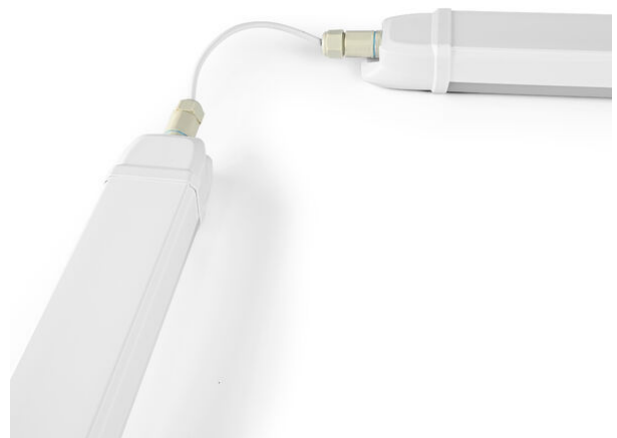

VIDEX®

VIDEX 20W 0.6M 5000K 3200Lm White

INDEX: VL-BNWL04-20065