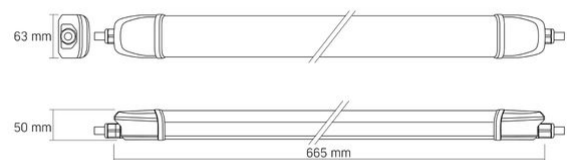

VIDEX®

VIDEX 20W 0.6M 5000K 3200Lm White

INDEX: VL-BNWL04-20065

We reserve the right to make technical changes. The data contained in this material is not legally binding.

Allegro opt Sp. z o.o., ul. Mierzeja Wiślana 11,
30-732 Krakow, Poland.