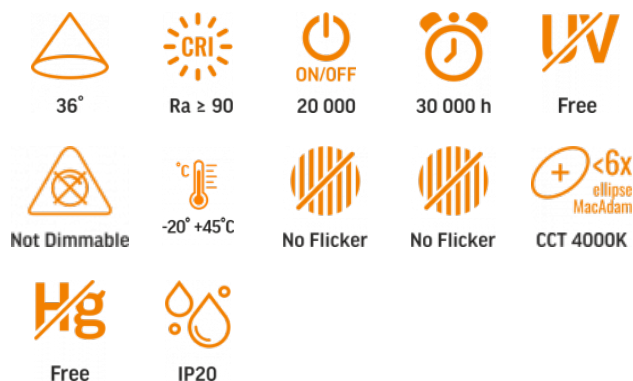

TECHNICAL CARD

LED Light for Magnetic slim track light system

Pursuant to the provisions of the WEEE Act, it is forbidden to put waste equipment marked with the symbol of a crossed out bin together with other waste. The user, wishing to get rid of electronic and electrical equipment, is obliged to return it to a waste equipment collection point. There are no hazardous components in the equipment that have a particularly negative impact on the environment and human health.

VIDEX®

VIDEX VL-TRMS-LE24B Black

INDEX: VL-TRMS-LE24B

WARRANTY 3 YEARS

Neutral White / Neutralny biały / Neutralni bila / Blanc neuter / Neutrálna biela / Neutraal wit / Semleges feher / Nevtralno bela / Neutralno bijela / Neutralweiß / Alb neutru / Neutralus balta / Neitrāls balta / Neutraalne valge / Нейтрално бяла / Bianco neutro.

Photometric parameters

Useful luminous flux (Φuse)	610 Lm
Correlated color temperature	4000K (neutral white)
Beam angle	36°
Color rendering index (CRI)	Ra > 90
On/Off cycles	20000
Lifetime (L70B50)	30000 h
Useful luminous flux of the light source reference	in a narrow cone (90°)
Chromaticity coordinates (x)	0.38
Chromaticity coordinates (y)	0.38
R9 colour rendering index value	>0
The lumen maintenance factor	≥96%