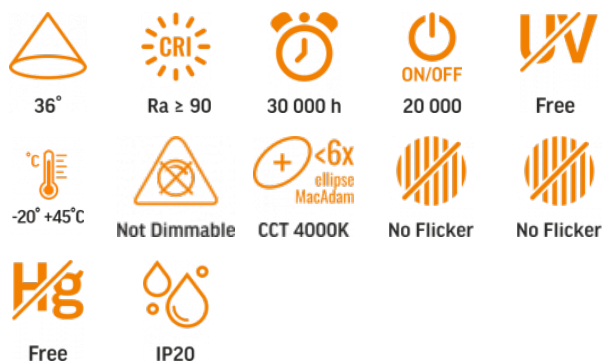

VIDEX®

VIDEX VL-TRMS-LE24B Black

INDEX: VL-TRMS-LE24B

TECHNICAL CARD

LED Light for Magnetic slim track light system

Pursuant to the provisions of the WEEE Act, it is forbidden to put waste equipment marked with the symbol of a crossed out bin together with other waste. The user, wishing to get rid of electronic and electrical equipment, is obliged to return it to a waste equipment collection point. There are no hazardous components in the equipment that have a particularly negative impact on the environment and human health.

VIDEX®

WARRANTY 3 YEARS

NEUTRAL WHITE

 4000K

Neutral White / Neutrálny biely / Neutralni bila / Blanc neuter / Neutrálna biela / Neutraal wit / Semleges feher / Nevtralno bela / Neutralno bijela / Neutralweiß / Alb neutru / Neutralus balta / Neitrāls balta / Neutraalne valge / Нейтрално бяла / Bianco neutro.

VIDEX VL-TRMS-LE24B Black

INDEX: VL-TRMS-LE24B

Technology	LED
Electrical parameters	
On-mode power (Pon)	7.5 W
Rated voltage, frequency	DC 48 V
Rated current	167 mA
Input interface	2 Wires Busbar
Electric shock protection class	III
Displacement factor (cos φ1)	0.9
Energy consumption in on-mode of the light source (kWh/1000h)	7.5
Survival factor	1
Photometric parameters	
Useful luminous flux of the light source (Φuse)	610 Lm
Correlated color temperature	4000K (neutral white)
Beam angle	36°
Color rendering index (CRI)	Ra > 90
Lifetime	30000 h
On/Off cycles	20000
Useful luminous flux of the light source reference	in a narrow cone (90°)
Chromaticity coordinates (x)	0.38
Chromaticity coordinates (y)	0.38
R9 colour rendering index value	>0
The lumen maintenance factor	≥96%

INDEX: VL-TRMS-LE24B

Colour consistency in MacAdam ellipses (SDCM)	<6 (4000K)
Flicker metric (Pst LM)	≤1
Stroboscopic effect metric (SVM)	≤0.4
CRI Min	Ra 90
CRI Max	Ra 95

In the package

1 pc.

Signs marking goods