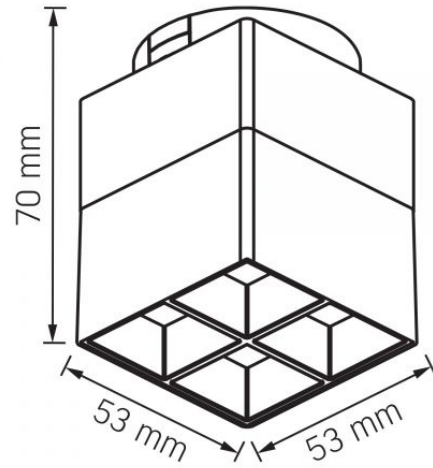

VIDEX®

VIDEX VL-TRMS-LE24B Black

INDEX: VL-TRMS-LE24B

We reserve the right to make technical changes. The data contained in this material is not legally binding.

Allegro opt Sp. z o.o., ul. Mierzeja Wiślana 11,
30-732 Krakow, Poland.