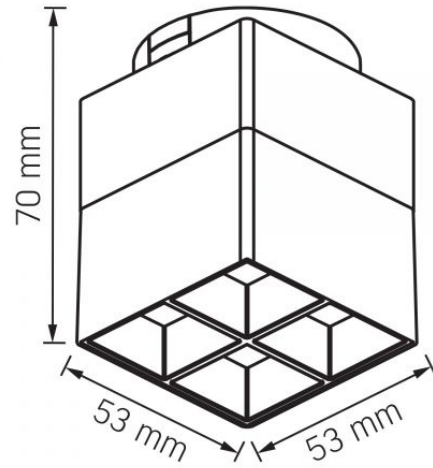

Packaging marking

Recycling of waste, CE, Utilization

Additional information

Place of installation	Busbar for magnetic slim track
Place of application	indoor
Housing colour	Black
Minimum distance from the illuminated object	0.5 m
Diffuser material	Polycarbonate (PC)
Ultraviolet radiation	no
Operating temperature range	-20° +45°C
Mercury content	Does not contain
Ingress protection	IP20
Housing material	Aluminum alloy, Acrylic

Dimensions

EAN	4820246485784
Height	70 mm
Width	53 mm
Depth	53 mm
Outer box	30 pcs.
Unit nett weight	165g

VIDEX[®]

VIDEX VL-TRMS-LE24B Black

INDEX: VL-TRMS-LE24B

VIDEX[®]

VIDEX VL-TRMS-LE24B Black

INDEX: VL-TRMS-LE24B