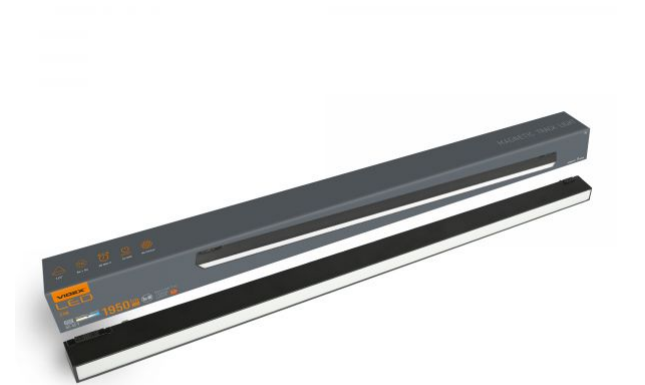

INDEX: VL-TRMS-LD460B

Flicker metric (Pst LM)	≤1
Stroboscopic effect metric (SVM)	≤0.4
Colour consistency in MacAdam ellipses (SDCM)	<6 (4000K)
CRI Min	Ra 90
CRI Max	Ra 95

Unit nett weight 260g

Signs marking goods

Packaging marking

Recycling of
waste, CE,
Utilization

Additional information

Place of installation	Busbar for magnetic slim track
Place of application	indoor
Housing colour	Black
Diffuser material	Polycarbonate (PC)
Minimum distance from the illuminated object	0.5 m
Ultraviolet radiation	no
Operating temperature range	-20° +45°C
Mercury content	Does not contain
Ingress protection	IP20
Housing material	Aluminum alloy, Acrylic

Dimensions

EAN	4820246485777
In the package	1 pc.
Outer box	50 pcs.
Height	25 mm
Width	600 mm
Depth	24 mm