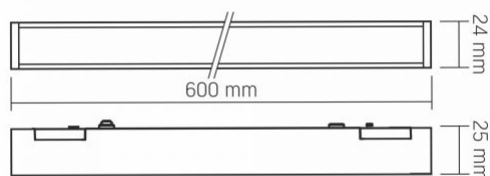

Dimensions

EAN	4820246485777
In the package	1 pc.
Outer box	50 pcs.
Height	25 mm
Width	600 mm
Depth	24 mm

VIDEX[®]

VIDEX VL-TRMS-LD460B Black

INDEX: VL-TRMS-LD460B

INDEX: VL-TRMS-LD460B

We reserve the right to make technical changes. The data contained in this material is