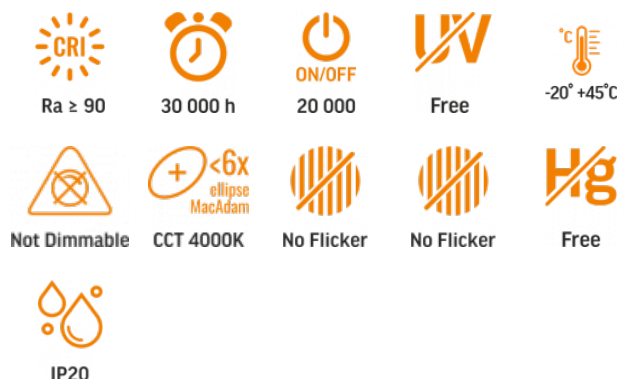

TECHNICAL CARD

LED Light for Magnetic slim track light system

Pursuant to the provisions of the WEEE Act, it is forbidden to put waste equipment marked with the symbol of a crossed out bin together with other waste. The user, wishing to get rid of electronic and electrical equipment, is obliged to return it to a waste equipment collection point. There are no hazardous components in the equipment that have a particularly negative impact on the environment and human health.

INDEX: VL-TRMS-LD430B

WARRANTY 3 YEARS

NEUTRAL WHITE

4000K

Neutral White / Neutralny biały / Neutralni bila / Blanc neuter / Neutrálna biela / Neutraal wit / Semleges feher / Nevtralno bela / Neutralno bijela / Neutralweiß / Alb neutru / Neutralus balta / Neitrāls balta / Neutraalne valge / Нейтрално бяла / Bianco neutro.