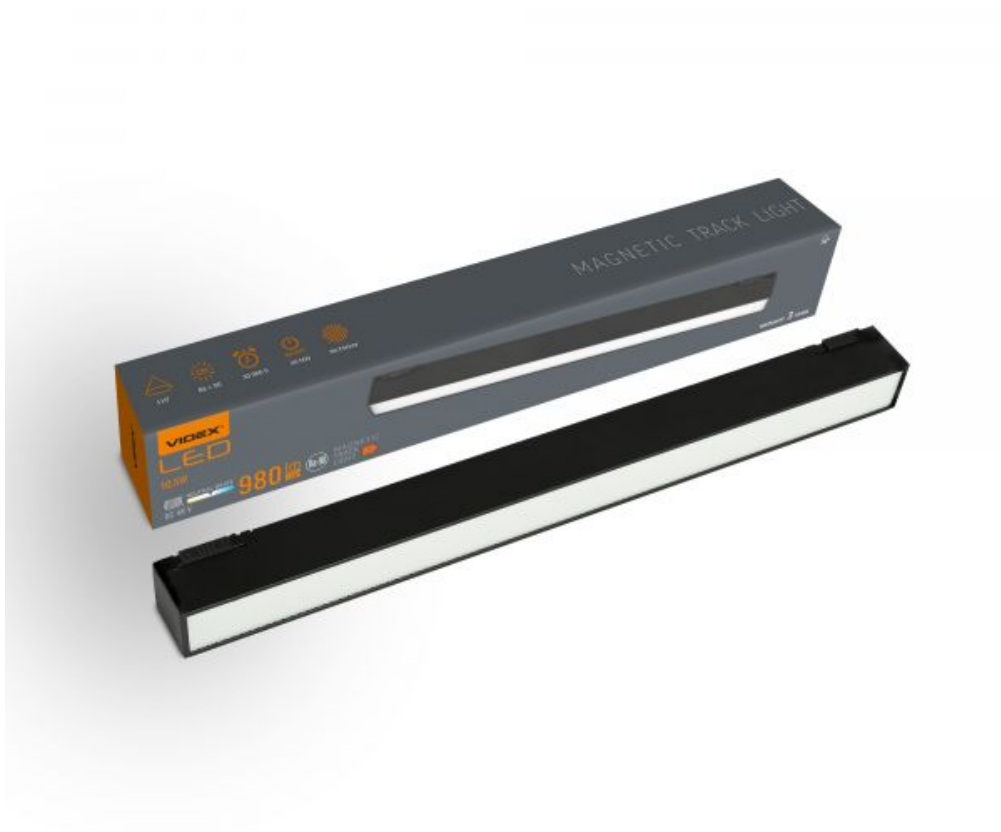

TECHNICAL CARD

LED Light for Magnetic slim track light system

Pursuant to the provisions of the WEEE Act, it is forbidden to put waste equipment marked with the symbol of a crossed out bin together with other waste. The user, wishing to get rid of electronic and electrical equipment, is obliged to return it to a waste equipment collection point. There are no hazardous components in the equipment that have a particularly negative impact on the environment and human health.

INDEX: VL-TRMS-LD430B

WARRANTY 3 YEARS

NEUTRAL WHITE

4000K

Neutral White / Neutralny biały / Neutralni bila / Blanc neuter / Neutrálna biela / Neutraal wit / Semleges feher / Nevtralno bela / Neutralno bijela / Neutralweiß / Alb neutru / Neutralus balta / Neitrāls balta / Neutraalne valge / Нейтрално бяла / Bianco neutro.