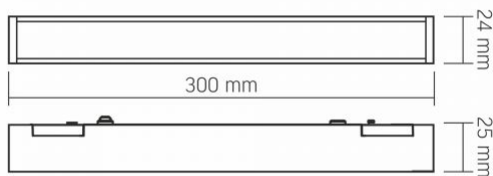

Outer box	100 pcs.
Unit nett weight	140g

Signs marking goods

Packaging marking	Recycling of waste, CE, Utilization
--------------------------	-------------------------------------

Additional information

Place of installation	Busbar for magnetic slim track
Place of application	indoor
Housing colour	Black
Minimum distance from the illuminated object	0.5 m
Diffuser material	Polycarbonate (PC)
Ultraviolet radiation	no
Operating temperature range	-20° +45°C
Mercury content	Does not contain
Ingress protection	IP20
Housing material	Aluminum alloy, Acrylic

Dimensions

EAN	4820246485760
Height	25 mm
Width	300 mm
Depth	24 mm
In the package	1 pc.

VIDEX[®]

VIDEX VL-TRMS-LD430B Black

INDEX: VL-TRMS-LD430B

INDEX: VL-TRMS-LD430B

We reserve the right to make technical changes. The data contained in this material is