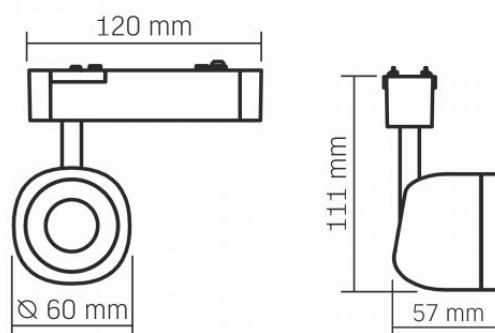

VIDEX®

VIDEX VL-TRMS-LA76B Black

INDEX: VL-TRMS-LA76B

We reserve the right to make technical changes. The data contained in this material is not legally binding.

Allegro opt Sp. z o.o., ul. Mierzeja Wiślana 11,
30-732 Krakow, Poland.

Date: 14.11.2024