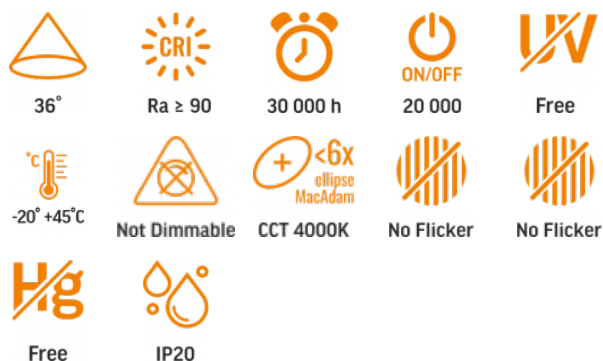

VIDEX®

VIDEX VL-TRMS-LA76B Black

INDEX: VL-TRMS-LA76B

TECHNICAL CARD

LED Light for Magnetic slim track light system

Pursuant to the provisions of the WEEE Act, it is forbidden to put waste equipment marked with the symbol of a crossed out bin together with other waste. The user, wishing to get rid of electronic and electrical equipment, is obliged to return it to a waste equipment collection point. There are no hazardous components in the equipment that have a particularly negative impact on the environment and human health.

VIDEX®

WARRANTY 3 YEARS

NEUTRAL WHITE

 4000K

Neutral White / Neutrálny biely / Neutralni bila / Blanc neuter / Neutrálna biela / Neutraal wit / Semleges feher / Nevtralno bela / Neutralno bijela / Neutralweiß / Alb neutru / Neutralus balta / Neitrāls balta / Neutraalne valge / Нейтрално бяла / Bianco neutro.

VIDEX VL-TRMS-LA76B Black

INDEX: VL-TRMS-LA76B

Technology	LED
Electrical parameters	
On-mode power (Pon)	8.5 W
Rated voltage, frequency	DC 48 V
Rated current	167 mA
Input interface	2 Wires Busbar
Electric shock protection class	III
Energy consumption in on-mode of the light source (kWh/1000h)	8.5
Displacement factor (cos φ1)	0.9
Survival factor	1
Photometric parameters	
Useful luminous flux of the light source (Φuse)	720 Lm
Correlated color temperature	4000K (neutral white)
Beam angle	36°
Color rendering index (CRI)	Ra > 90
Lifetime	30000 h
On/Off cycles	20000
Useful luminous flux of the light source reference	in a narrow cone (90°)
Chromaticity coordinates (x)	0.38
Chromaticity coordinates (y)	0.38
R9 colour rendering index value	>0
The lumen maintenance factor	≥96%