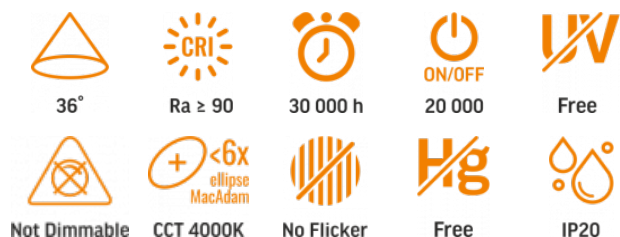

VIDEX®

VIDEX VL-TRMS-LA76B Black

INDEX: VL-TRMS-LA76B

WARRANTY 3 YEARS

Neutral White / Neutralny biały / Neutralni bila / Blanc neuter / Neutrálna biela / Neutraal wit / Semleges feher / Nevtralno bela / Neutralno bijela / Neutralweiß / Alb neutru / Neutralus balta / Neitrāls balta / Neutraalne valge / Нейтрално бяла / Bianco neutro.

General parameters

Light source replaceable	no
Light source or containing product	Containing product

Type of light source

Energy class of the light source	F
Dimmable	no
Directional or non-directional light source	DLS
Mains or non-mains light source	NMLS
Connected light source (cls)	no
Colour-tuneable light source (CTLS)	no
High luminance light source	No
Anti-glare shield	No
Technology	LED

Electrical parameters

On-mode power (Pon)	8.5 W
Rated voltage, frequency	DC 48 V
Rated current	167 mA
Input interface	2 Wires Busbar
Electric shock protection class	III
Energy consumption in on-mode of the light source (kWh/1000h)	8.5
Displacement factor (cos φ1)	0.9
Survival factor	1

Photometric parameters

Useful luminous flux of the light source (Φuse)	720 Lm
Correlated color temperature	4000K (neutral white)
Beam angle	36°
Color rendering index (CRI)	Ra > 90
Lifetime	30000 h
On/Off cycles	20000
Useful luminous flux of the light source reference	in a narrow cone (90°)
Chromaticity coordinates (x)	0.38
Chromaticity coordinates (y)	0.38
R9 colour rendering index value	>0
The lumen maintenance factor	≥96%
Flicker metric (Pst LM)	≤1
Colour consistency in MacAdam ellipses (SDCM)	<6 (4000K)