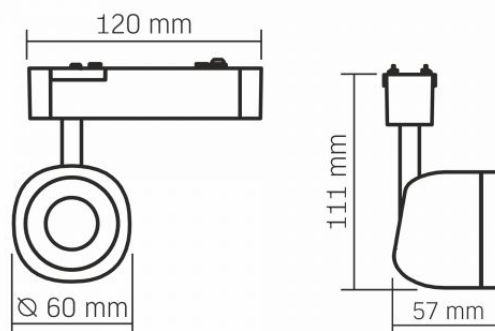

In the package

1 pc.

Signs marking goods

Packaging marking

Recycling of waste, CE, Utilization

Additional information

Place of installation	Busbar for magnetic slim track
Place of application	indoor
Housing colour	Black
Minimum distance from the illuminated object	0.5 m
Diffuser material	Polycarbonate (PC)
Ultraviolet radiation	no
Operating temperature range	-20° +45°C
Mercury content	Does not contain
Ingress protection	IP20
Housing material	Aluminum alloy, Acrylic

Dimensions

EAN	4820246485715
Height	111 mm
Width	60 mm
Depth	57 mm
Outer box	32 pcs.
Unit nett weight	215g

VIDEX[®]

VIDEX VL-TRMS-LA76B Black

INDEX: VL-TRMS-LA76B

VIDEX®

VIDEX VL-TRMS-LA76B Black

INDEX: VL-TRMS-LA76B