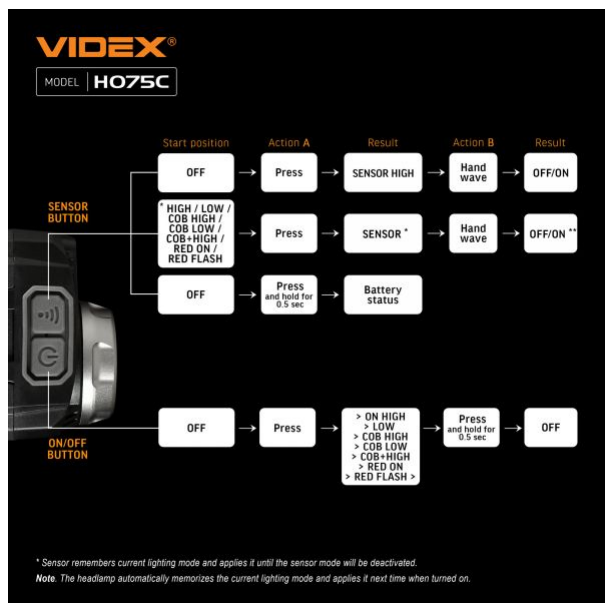

Photometric parameters

Useful luminous flux of the contained light source (Φuse)	550 Lm
--	--------

VIDEX VLF-H075C 550Lm 5000K

INDEX: VLF-H075C

Correlated color temperature	5000K (neutral white)
Peak luminous intensity	4000 cd

Dimensions

EAN	4820246483216
In the package	1 pc.
Height	45 mm
Outer box	20 pcs.
Width	60 mm
Depth	50 mm
Unit nett weight	78g

VIDEX®

VIDEX VLF-H075C 550Lm 5000K

INDEX: VLF-H075C

Signs marking goods

Packaging marking

VIDEX VLF-H075C 550Lm 5000K

INDEX: VLF-H075C

VIDEX®

VIDEX VLF-H075C 550Lm 5000K

INDEX: VLF-H075C

VIDEX®

VIDEX VLF-H075C 550Lm 5000K

INDEX: VLF-H075C