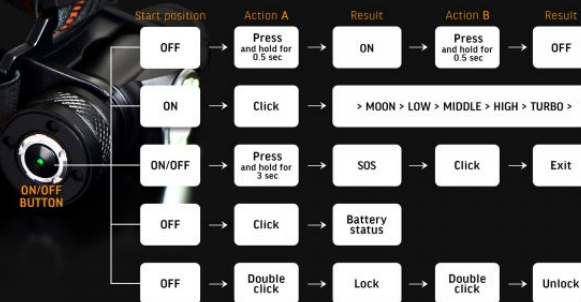

VIDEX VLF-H065A 1200Lm 5000K

INDEX: VLF-H065A

VIDEX®
MODEL H065A

TYPE-C

The charging port is protected from dirt and water.

VIDEX®
MODEL H065A

CHARGE INDICATION

- 100-85%
  CHARGE
- 85-50%
  CHARGE
- 50-25%
  CHARGE
- 25-1%
  CHARGE

4-level integrated battery indication.

VIDEX®
MODEL H065A

WITH BATTERY
2200mAh

	TURBO*	HIGH	MIDDLE	LOW	MOON	SOS
OUTPUT	1200 Lm	700 Lm	400 Lm	130 Lm	25 Lm	700 Lm
RUNTIME	1h 20min	1h 30min	3h	11h	58h	2h 30min
DISTANCE	100m	70m	55m	30m	13m	70m
INTENSITY	2400cd	1300cd	770cd	240cd	45cd	1300cd

The above output parameters tested with the stock battery Videx 18650 2200mAh and may vary due to conditions and actual batteries used.

VIDEX®
MODEL H065A

PROGRAM ROOT