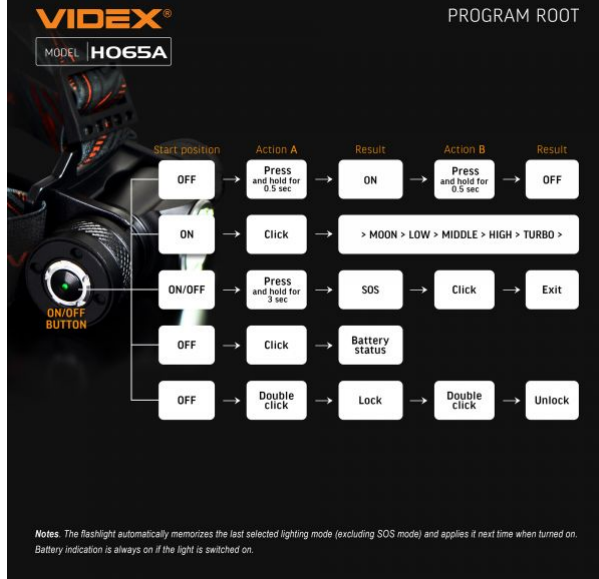

VIDEX VLF-H065A 1200Lm 5000K

INDEX: VLF-H065A

WITH BATTERY
2200mAh

	TURBO	HIGH	MIDDLE	LOW	MOON	SOS
OUTPUT	1200 Lm	700 Lm	400 Lm	130 Lm	25 Lm	700 Lm
RUNTIME	1h 20min	1h 30min	3h	11h	58h	2h 30min
DISTANCE	100m	70m	55m	30m	13m	70m
INTENSITY	2400cd	1300cd	770cd	240cd	45cd	1300cd

The above output parameters tested with the stock battery Videx 18650 2200mAh and may vary due to conditions and actual batteries used.