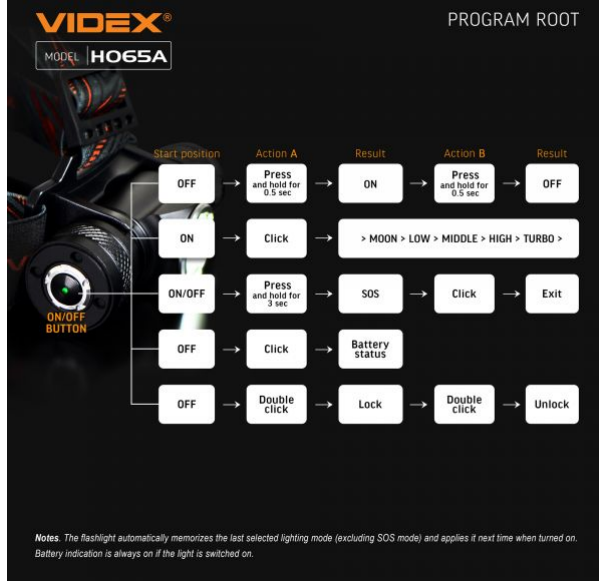

INDEX: VLF-H065A

WITH BATTERY 2200mAh

	TURBO	HIGH	MIDDLE	LOW	MOON	SOS
OUTPUT	1200 Lm	700 Lm	400 Lm	130 Lm	25 Lm	700 Lm
RUNTIME	1h 20min	1h 30min	3h	11h	58h	2h 30min
DISTANCE	100m	70m	55m	30m	13m	70m
INTENSITY	2400cd	1300cd	770cd	240cd	45cd	1300cd

The above output parameters tested with the stock battery Videx 18650 2200mAh and may vary due to conditions and actual batteries used.