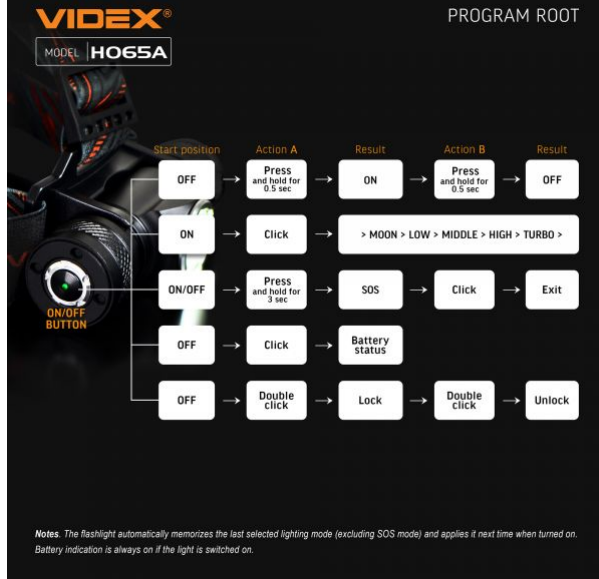

VIDEX VLF-H065A 1200Lm 5000K

INDEX: VLF-H065A

WITH BATTERY 2200mAh

	TURBO	HIGH	MIDDLE	LOW	MOON	SOS
OUTPUT	1200 Lm	700 Lm	400 Lm	130 Lm	25 Lm	700 Lm
RUNTIME	1h 20min	1h 30min	3h	11h	58h	2h 30min
DISTANCE	100m	70m	55m	30m	13m	70m
INTENSITY	2400cd	1300cd	770cd	240cd	45cd	1300cd

The above output parameters tested with the stock battery Videx 18650 2200mAh and may vary due to conditions and actual batteries used.