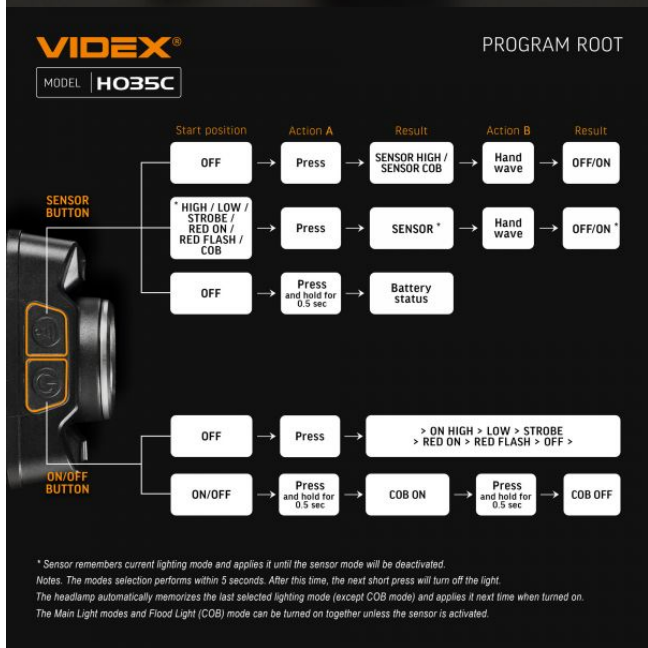

VIDEX®

VIDEX VLF-H035C 410Lm 5000K

INDEX: VLF-H035C

VIDEX®

VIDEX VLF-H035C 410Lm 5000K

INDEX: VLF-H035C

INDEX: VLF-H035C

We reserve the right to make technical changes. The data contained in this material is not legally binding.