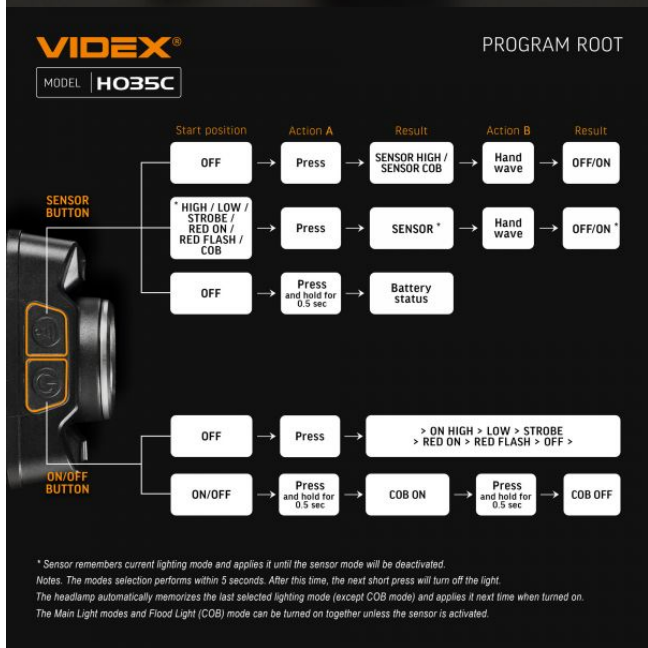

INDEX: VLF-H035C

We reserve the right to make technical changes. The data contained in this material is not legally binding.

Allegro opt Sp. z o.o., ul. Mierzeja Wiślana 11, 30-732 Krakow, Poland.