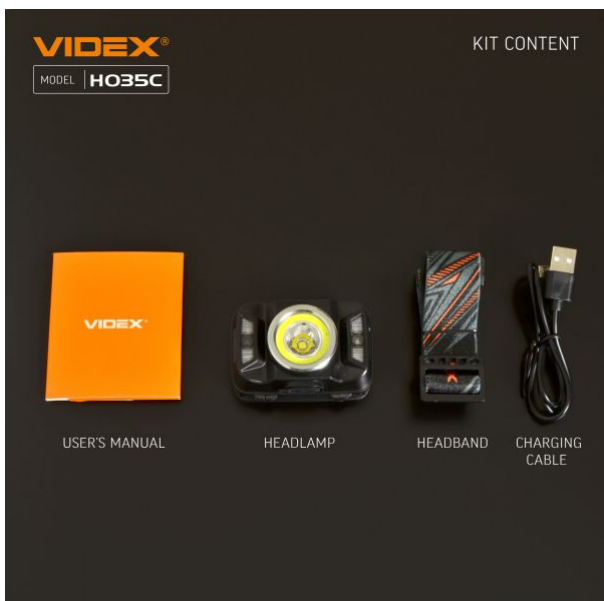

Dimensions

EAN	4820246481069
Height	46 mm
Depth	38 mm
Width	70 mm
In the package	1 pc.
Outer box	20 pcs.
Unit nett weight	108g

Signs marking goods

Packaging marking CE, Utilization

VIDEX[®]

VIDEX VLF-H035C 410Lm 5000K

VIDEX® NYLON STRAP
MODEL H035C

Wear-resistant and elastic headband fits comfortably on the head.

VIDEX VLF-H035C 410Lm 5000K

INDEX: VLF-H035C

We reserve the right to make technical changes. The data contained in this material is not legally binding.