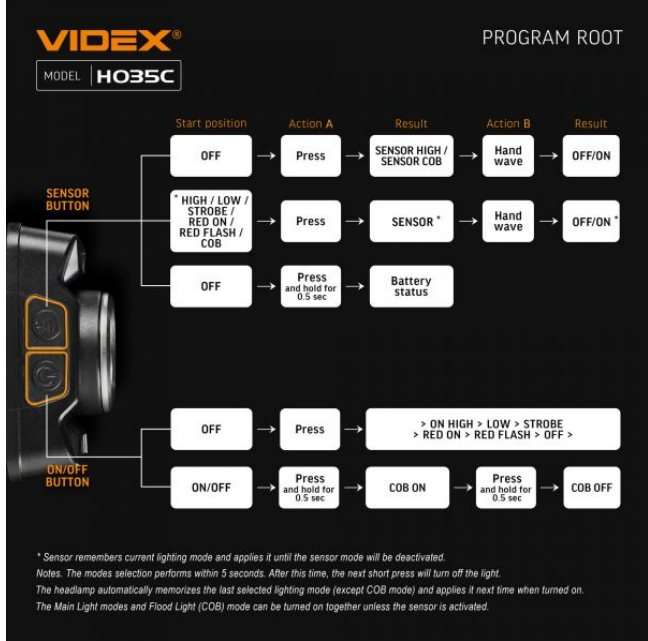

**VIDEX®** NYLON STRAP  
MODEL | H035C

Wear-resistant and elastic headband fits comfortably on the head.

VIDEX VLF-H035C 410Lm 5000K

INDEX: VLF-H035C

We reserve the right to make technical changes. The data contained in this material is not legally binding.