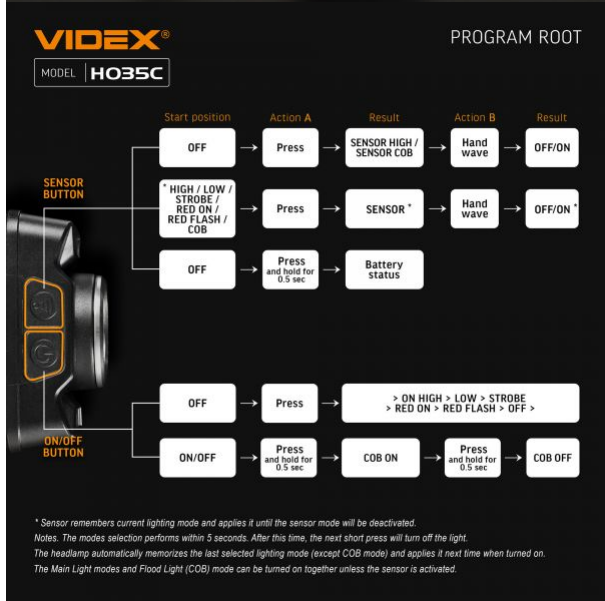

VIDEX® NYLON STRAP
MODEL H035C

Wear-resistant and elastic headband fits comfortably on the head.

VIDEX VLF-H035C 410Lm 5000K

INDEX: VLF-H035C

We reserve the right to make technical changes. The data contained in this material is not legally binding.