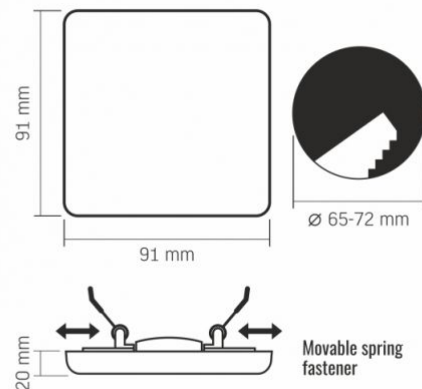

VIDEX®

VIDEX-DOWNLIGHT-LED-DLFS-9W-NW

INDEX: VLE-DLFS-094

EAN	5904405540817
Height	91 mm
Outer box	20 pcs.
Width	91 mm
Depth	20 mm

We reserve the right to make technical changes. The data contained in this material is not legally binding.

Allegro opt Sp. z o.o., ul. Mierzeja Wiślana 11,
30-732 Krakow, Poland.