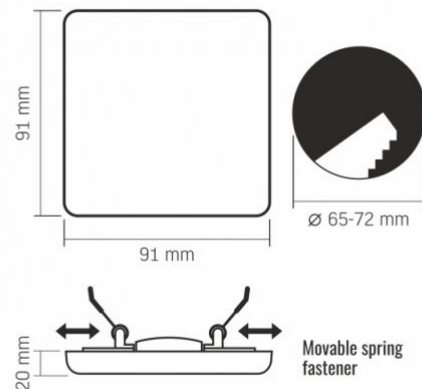

Additional information

Place of installation	Ceiling, Recessed
Place of application	indoor
Housing colour	White
Diffuser material	Plastic
Ultraviolet radiation	no
Operating temperature range	-20° +40°C
Mercury content	Does not contain
Ingress protection	IP54 / IP20
Housing material	Iron alloy

Dimensions

VIDEX[®]

VIDEX-DOWNLIGHT-LED-DLFS-9W-NW

INDEX: VLE-DLFS-094

EAN	5904405540817
Height	91 mm
Depth	20 mm
Width	91 mm
Outer box	20 pcs.

We reserve the right to make technical changes. The data contained in this material is not legally binding.