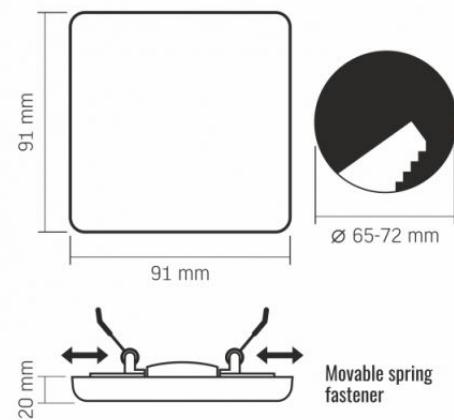

Ingress protection IP54 / IP20

Housing material Iron alloy

Dimensions

EAN 5904405540817

Height 91 mm

Width 91 mm

VIDEX®

VIDEX-DOWNLIGHT-LED-DLFS-9W-NW

INDEX: VLE-DLFS-094

Depth 20 mm

Outer box 20 pcs.

We reserve the right to make technical changes. The data contained in this material is not legally binding.

Allegro opt Sp. z o.o., ul. Mierzeja Wiślana 11,
30-732 Krakow, Poland.