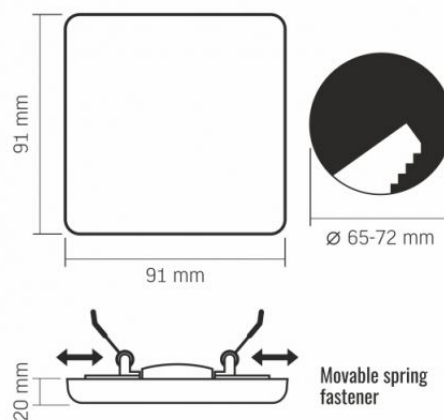

Ingress protection IP54 / IP20

Housing material Iron alloy

Dimensions

EAN 5904405540817

Height 91 mm

Width 91 mm

VIDEX®

VIDEX-DOWNLIGHT-LED-DLFS-9W-NW

INDEX: VLE-DLFS-094

Depth 20 mm

Outer box 20 pcs.

We reserve the right to make technical changes. The data contained in this material is not legally binding.

Allegro opt Sp. z o.o., ul. Mierzeja Wiślana 11,
30-732 Krakow, Poland.