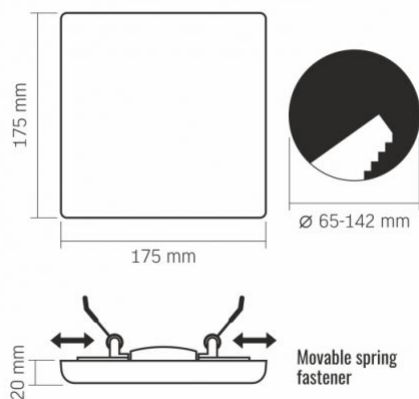

INDEX: VLE-DLFS-244

30-732 Krakow, Poland.

We reserve the right to make technical changes. The data contained in this material is not legally binding.

Allegro opt Sp. z o.o., ul. Mierzeja Wiślana 11,

The product must be used indoors

Class of protection against electric shock II - provided not only by basic insulation but also by double or reinforced insulation

120°

Rated beam angle

Ra > 80

Ra > 80 - color rendering index

20 000

Rated On/off cycles

30 000 h

Nominal lifetime (hours)

Free

The product does not emit ultraviolet light

Not Dimmable

The product is incompatible with light regulators

-20° +40°C

Operating temperatures range

Free

The product does not contain mercury

IP20
↓
IP54

IP54 - external part, IP20 - mounting part