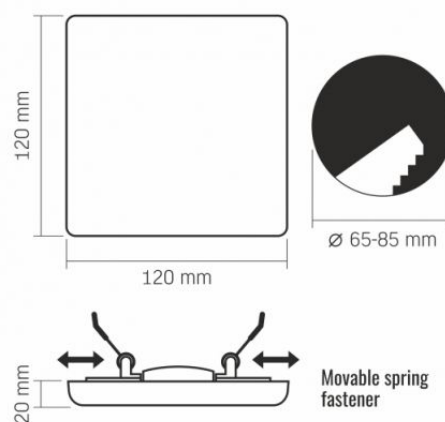

Ingress protection IP54 / IP20

Housing material Iron alloy

Dimensions

EAN 5904405540824

Height 120 mm

Width 120 mm

VIDEX[®]

VIDEX-DOWNLIGHT-LED-DLFS-15W-NW

INDEX: VLE-DLFS-154**Depth** 20 mm**Outer box** 20 pcs.

We reserve the right to make technical changes. The data contained in this material is not legally binding.

Allegro Opt Sp. z o.o., Handlowa 23, 05-120 Legionowo, Poland.