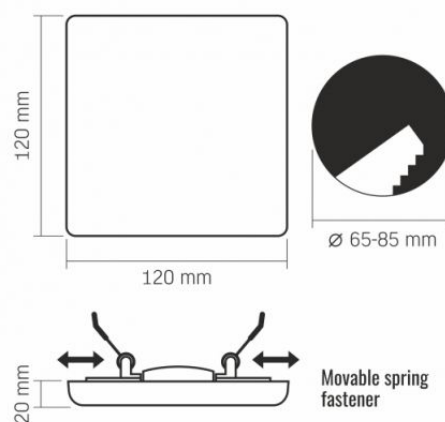

Additional information

Place of installation Ceiling, Recessed

Place of application indoor

Housing colour White

Diffuser material Plastic

Ultraviolet radiation no

Operating temperature range -20° +40°C

Mercury content Does not contain

Ingress protection IP54 / IP20

Housing material Iron alloy

Dimensions

EAN 5904405540824

Height 120 mm

Width 120 mm

VIDEX[®]

VIDEX-DOWNLIGHT-LED-DLFS-15W-NW

INDEX: VLE-DLFS-154

Depth	20 mm
--------------	-------

Outer box	20 pcs.
------------------	---------

We reserve the right to make technical changes. The data contained in this material is not legally binding.