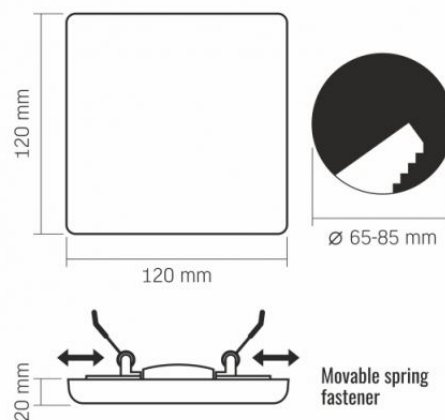

Additional information

Place of installation Ceiling, Recessed

Place of application indoor

Housing colour White

Diffuser material Plastic

Ultraviolet radiation no

Operating temperature range -20° +40°C

Mercury content Does not contain

Ingress protection IP54 / IP20

Housing material Iron alloy

Dimensions

EAN 5904405540824

Height 120 mm

Width 120 mm

VIDEX[®]

VIDEX-DOWNLIGHT-LED-DLFS-15W-NW

INDEX: VLE-DLFS-154

Depth	20 mm
--------------	-------

Outer box	20 pcs.
------------------	---------

We reserve the right to make technical changes. The data contained in this material is not legally binding.