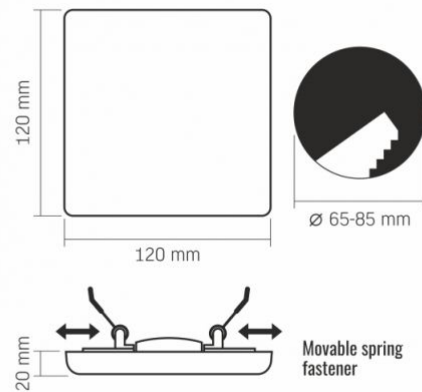

VIDEX®

VIDEX-DOWNLIGHT-LED-DLFS-15W-NW

INDEX: VLE-DLFS-154

EAN	5904405540824
Height	120 mm
Outer box	20 pcs.
Width	120 mm
Depth	20 mm

We reserve the right to make technical changes. The data contained in this material is not legally binding.

Allegro opt Sp. z o.o., ul. Mierzeja Wiślana 11,
30-732 Krakow, Poland.