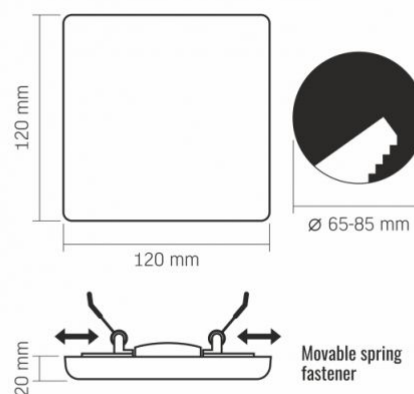

Photometric parameters

Useful luminous flux of the contained light source (Φ_{use})	2100 Lm
Correlated color temperature	4000K (neutral white)
Beam angle	120°
Color rendering index (CRI)	Ra > 80
On/Off cycles	20000
Lifetime (L70B50)	30000 h
Useful luminous flux of the light source reference	in a sphere (360°)

Additional information

Place of installation	Ceiling, Recessed
Place of application	indoor
Housing colour	White
Diffuser material	Plastic
Ultraviolet radiation	no
Operating temperature range	-20° +40°C
Mercury content	Does not contain
Ingress protection	IP54 / IP20
Housing material	Iron alloy

Dimensions

VIDEX®

VIDEX-DOWNLIGHT-LED-DLFS-15W-NW

INDEX: VLE-DLFS-154

EAN	5904405540824
Outer box	20 pcs.
Height	120 mm
Width	120 mm
Depth	20 mm

We reserve the right to make technical changes. The data contained in this material is not legally binding.