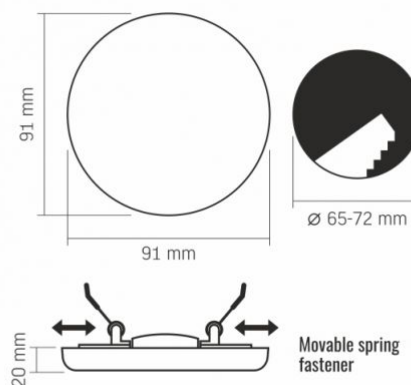

## Additional information

<b>Place of installation</b>	Ceiling, Recessed
<b>Place of application</b>	indoor
<b>Housing colour</b>	White
<b>Diffuser material</b>	Plastic
<b>Ultraviolet radiation</b>	no
<b>Operating temperature range</b>	-20° +40°C
<b>Mercury content</b>	Does not contain
<b>Ingress protection</b>	IP54 / IP20
<b>Housing material</b>	Iron alloy

## Dimensions

**VIDEX**<sup>®</sup>

VIDEX-DOWNLIGHT-LED-DLFR-9W-NW

**INDEX: VLE-DLFR-094**

<b>EAN</b>	5904405540787
<b>Height</b>	91 mm
<b>Depth</b>	20 mm
<b>Width</b>	91 mm
<b>Outer box</b>	20 pcs.

We reserve the right to make technical changes. The data contained in this material is not legally binding.