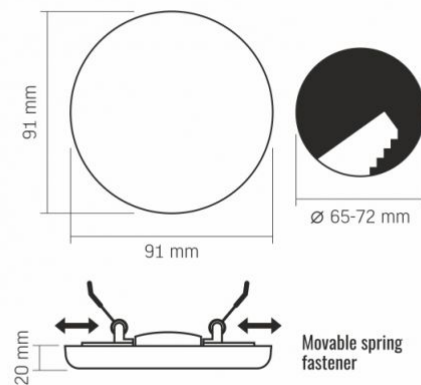

Additional information

Place of installation	Ceiling, Recessed
Place of application	indoor
Housing colour	White
Diffuser material	Plastic
Ultraviolet radiation	no
Operating temperature range	-20° +40°C
Mercury content	Does not contain
Ingress protection	IP54 / IP20
Housing material	Iron alloy

Dimensions

VIDEX®

VIDEX-DOWNLIGHT-LED-DLFR-9W-NW

INDEX: VLE-DLFR-094

EAN	5904405540787
Height	91 mm
Outer box	20 pcs.
Width	91 mm
Depth	20 mm

We reserve the right to make technical changes. The data contained in this material is not legally binding.