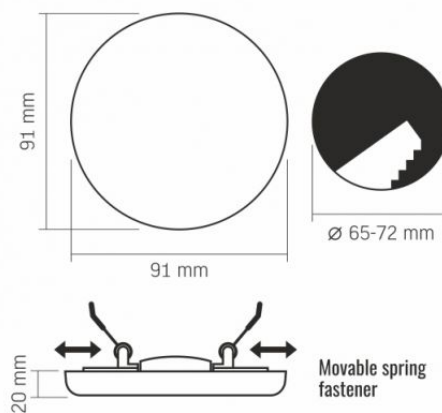

Ingress protection IP54 / IP20

Housing material Iron alloy

Dimensions

EAN 5904405540787

Height 91 mm

Width 91 mm

VIDEX®

VIDEX-DOWNLIGHT-LED-DLFR-9W-NW

INDEX: VLE-DLFR-094

Depth 20 mm

Outer box 20 pcs.

We reserve the right to make technical changes. The data contained in this material is not legally binding.

Allegro opt Sp. z o.o., ul. Mierzeja Wiślana 11,
30-732 Krakow, Poland.