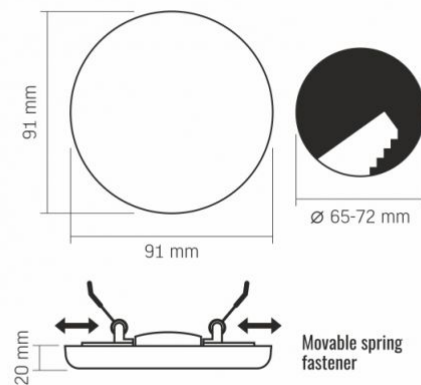

Additional information

Place of installation	Ceiling, Recessed
Place of application	indoor
Housing colour	White
Diffuser material	Plastic
Ultraviolet radiation	no
Operating temperature range	-20° +40°C
Mercury content	Does not contain
Ingress protection	IP54 / IP20
Housing material	Iron alloy

Dimensions

VIDEX®

VIDEX-DOWNLIGHT-LED-DLFR-9W-NW

INDEX: VLE-DLFR-094

EAN	5904405540787
Outer box	20 pcs.
Height	91 mm
Width	91 mm
Depth	20 mm

We reserve the right to make technical changes. The data contained in this material is not legally binding.