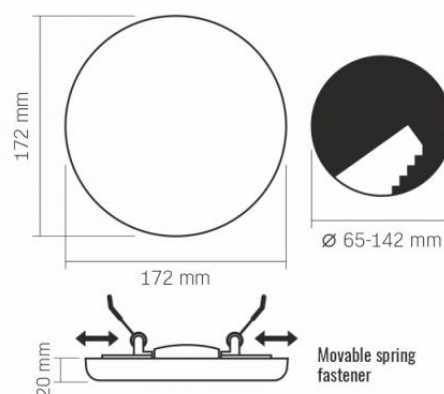

Ingress protection IP54 / IP20

Housing material Iron alloy

Dimensions

EAN 5904405540800

Height 172 mm

Depth 20 mm

VIDEX®

VIDEX-DOWNLIGHT-LED-DLFR-24W-NW

INDEX: VLE-DLFR-244

Width 172 mm

Outer box 20 pcs.

We reserve the right to make technical changes. The data contained in this material is not legally binding.

Allegró Opt Sp. z o.o., Handlowa 23, 05-120 Legionowo, Poland.