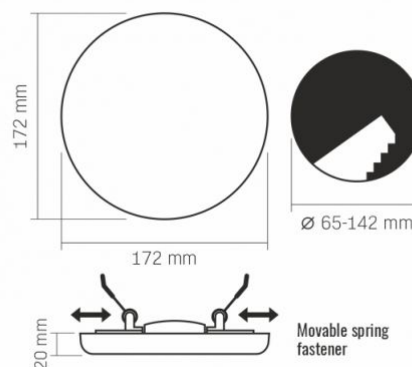

## Additional information

<b>Place of installation</b>	Ceiling, Recessed
<b>Place of application</b>	indoor
<b>Housing colour</b>	White
<b>Diffuser material</b>	Plastic
<b>Ultraviolet radiation</b>	no
<b>Operating temperature range</b>	-20° +40°C
<b>Mercury content</b>	Does not contain
<b>Ingress protection</b>	IP54 / IP20
<b>Housing material</b>	Iron alloy

## Dimensions

**VIDEX**<sup>®</sup>

VIDEX-DOWNLIGHT-LED-DLFR-24W-NW

**INDEX: VLE-DLFR-244**

<b>EAN</b>	5904405540800
<b>Height</b>	172 mm
<b>Depth</b>	20 mm
<b>Width</b>	172 mm
<b>Outer box</b>	20 pcs.

We reserve the right to make technical changes. The data contained in this material is not legally binding.