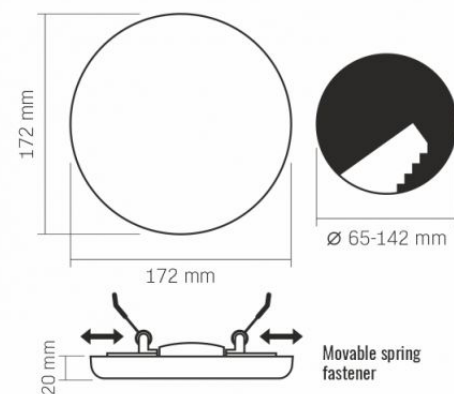

Ingress protection IP54 / IP20

Housing material Iron alloy

Dimensions

EAN 5904405540800

Height 172 mm

Width 172 mm

VIDEX®

VIDEX-DOWNLIGHT-LED-DLFR-24W-NW

INDEX: VLE-DLFR-244

Depth 20 mm

Outer box 20 pcs.

We reserve the right to make technical changes. The data contained in this material is not legally binding.

Allegro opt Sp. z o.o., ul. Mierzeja Wiślana 11,
30-732 Krakow, Poland.