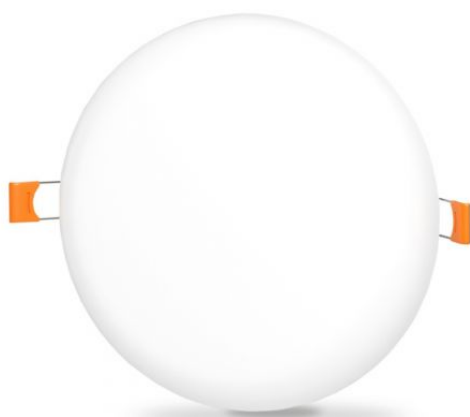

VIDEX®

VIDEX-DOWNLIGHT-LED-DLFR-24W-NW

INDEX: VLE-DLFR-244

Depth 20 mm

Outer box 20 pcs.

We reserve the right to make technical changes. The data contained in this material is not legally binding.

Allegro opt Sp. z o.o., ul. Mierzeja Wiślana 11,
30-732 Krakow, Poland.

Date: 21.12.2024