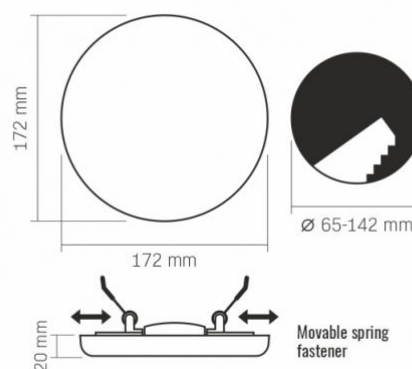

Additional information

Place of installation	Ceiling, Recessed
Place of application	indoor
Housing colour	White
Diffuser material	Plastic
Ultraviolet radiation	no
Operating temperature range	-20° +40°C
Mercury content	Does not contain
Ingress protection	IP54 / IP20
Housing material	Iron alloy

Dimensions

VIDEX[®]

VIDEX-DOWNLIGHT-LED-DLFR-24W-NW

INDEX: VLE-DLFR-244

EAN	5904405540800
Outer box	20 pcs.
Height	172 mm
Width	172 mm
Depth	20 mm

We reserve the right to make technical changes. The data contained in this material is not legally binding.