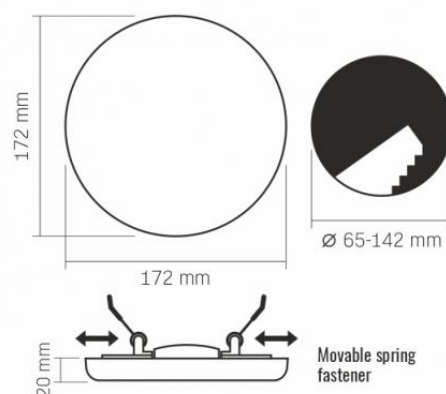

Ingress protection IP54 / IP20

Housing material Iron alloy

Dimensions

EAN 5904405540800

Height 172 mm

Width 172 mm

VIDEX®

VIDEX-DOWNLIGHT-LED-DLFR-24W-NW

INDEX: VLE-DLFR-244

Depth 20 mm

Outer box 20 pcs.

We reserve the right to make technical changes. The data contained in this material is not legally binding.

Allegro opt Sp. z o.o., ul. Mierzeja Wiślana 11,
30-732 Krakow, Poland.