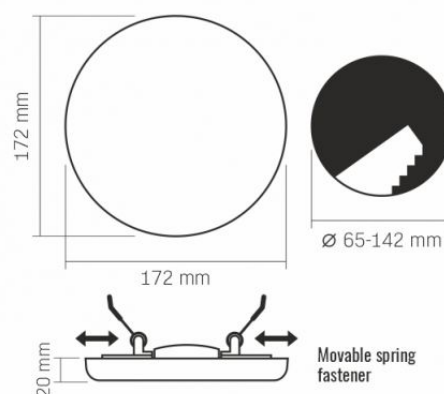

VIDEX®

VIDEX-DOWNLIGHT-LED-DLFR-24W-NW

INDEX: VLE-DLFR-244

Depth 20 mm

Outer box 20 pcs.

We reserve the right to make technical changes. The data contained in this material is not legally binding.

Allegro opt Sp. z o.o., ul. Mierzeja Wiślana 11,
30-732 Krakow, Poland.

Date: 21.12.2024