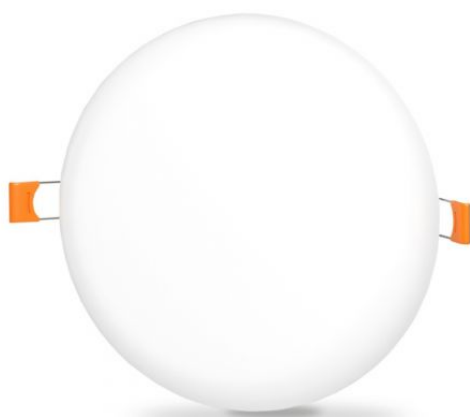

VIDEX®

VIDEX-DOWNLIGHT-LED-DLFR-24W-NW

INDEX: VLE-DLFR-244

Width 172 mm

Outer box 20 pcs.

We reserve the right to make technical changes. The data contained in this material is not legally binding.

Allegró Opt Sp. z o.o., Handlowa 23, 05-120 Legionowo, Poland.

Date: 8.09.2024