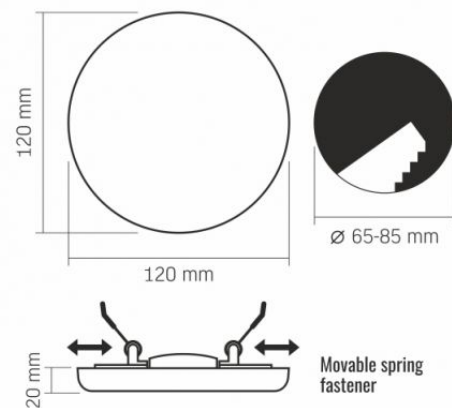

## Dimensions

**EAN** 5904405540794

**Height** 120 mm

**Depth** 20 mm

**VIDEX**<sup>®</sup>

VIDEX-DOWNLIGHT-LED-DLFR-15W-NW

**INDEX: VLE-DLFR-154****Width** 120 mm**Outer box** 20 pcs.

We reserve the right to make technical changes. The data contained in this material is not legally binding.