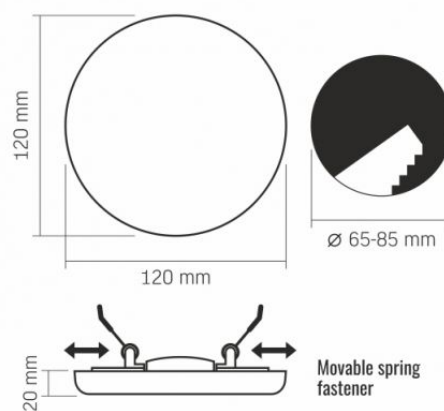

VIDEX®

VIDEX-DOWNLIGHT-LED-DLFR-15W-NW

INDEX: VLE-DLFR-154

Depth	20 mm

Outer box	20 pcs.

We reserve the right to make technical changes. The data contained in this material is not legally binding.

Allegro opt Sp. z o.o., ul. Mierzeja Wiślana 11,
30-732 Krakow, Poland.

Date: 19.11.2024