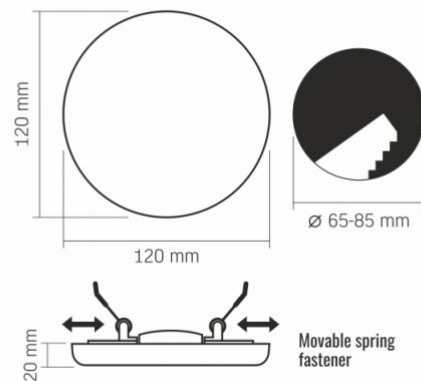

Additional information

Place of installation	Ceiling, Recessed
Place of application	indoor
Housing colour	White
Diffuser material	Plastic
Ultraviolet radiation	no
Operating temperature range	-20° +40°C
Mercury content	Does not contain
Ingress protection	IP54 / IP20
Housing material	Iron alloy

Dimensions

VIDEX[®]

VIDEX-DOWNLIGHT-LED-DLFR-15W-NW

INDEX: VLE-DLFR-154

EAN	5904405540794
Height	120 mm
Outer box	20 pcs.
Width	120 mm
Depth	20 mm

We reserve the right to make technical changes. The data contained in this material is not legally binding.