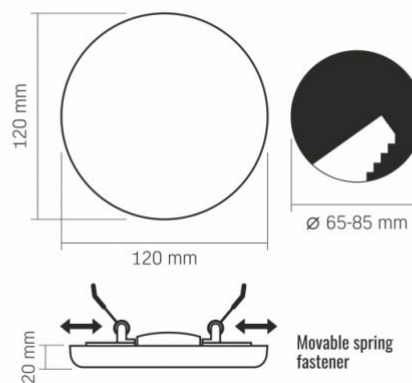

Additional information

Place of installation	Ceiling, Recessed
Place of application	indoor
Housing colour	White
Diffuser material	Plastic
Ultraviolet radiation	no
Operating temperature range	-20° +40°C
Mercury content	Does not contain
Ingress protection	IP54 / IP20
Housing material	Iron alloy

Dimensions

VIDEX[®]

VIDEX-DOWNLIGHT-LED-DLFR-15W-NW

INDEX: VLE-DLFR-154

EAN	5904405540794
Outer box	20 pcs.
Height	120 mm
Width	120 mm
Depth	20 mm

We reserve the right to make technical changes. The data contained in this material is not legally binding.