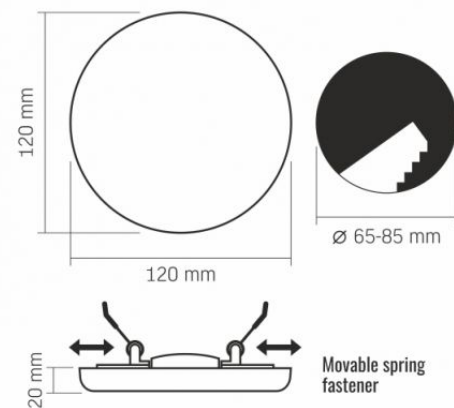

## Dimensions

**EAN** 5904405540794

**Height** 120 mm

**Width** 120 mm

**VIDEX**<sup>®</sup>

VIDEX-DOWNLIGHT-LED-DLFR-15W-NW

**INDEX: VLE-DLFR-154****Depth** 20 mm**Outer box** 20 pcs.

We reserve the right to make technical changes. The data contained in this material is not legally binding.