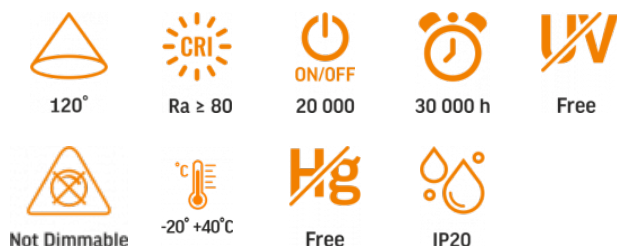

VIDEX®

VIDEX-FRAME-PANEL-LED-40W-PA404W-NW

INDEX: VLE-PA404W

WARRANTY 3 YEARS

NEUTRAL WHITE

4000K

Neutral White / Neutralny biały / Neutralni bila / Blanc neuter / Neutrálna biela / Neutraal wit / Semleges feher / Nevtralno bela / Neutrarno bijela / Neutralweiß / Alb neutru / Neutrālus balta / Neitrāls balta / Neutraalne valge / Нейтрално бяла / Bianco neutro.

General parameters

Light source or containing product	Containing product
Light source replaceable	no
Control gear replaceable	by the producer

Type of light source

Energy efficiency class of the contained light source	E
Dimmable	no
Technology	LED

Electrical parameters

Rated voltage, frequency	AC 175-265 V, 50/60 Hz
Cable length	75 cm

Rated current	300 mA
Input interface	Free wire ends
Electric shock protection class	II
Displacement factor (cos φ1)	0.9

Photometric parameters

Useful luminous flux of the contained light source (Φuse)	4500 Lm
Correlated color temperature	4000K (neutral white)
Beam angle	120°
Color rendering index (CRI)	Ra > 80
On/Off cycles	20000
Lifetime (L70B50)	30000 h
Useful luminous flux of the light source reference	in a sphere (360°)
CRI Min	Ra 80
CRI Max	Ra 88

Additional information

Place of installation	Armstrong ceiling, Ceiling
Place of application	indoor
Housing colour	White
Diffuser material	Plastic
Ultraviolet radiation	no
Operating temperature range	-20° +40°C
Mercury content	Does not contain