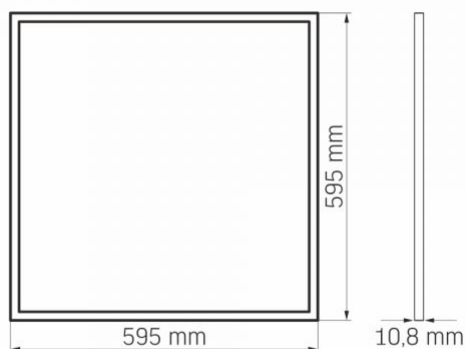

INDEX: VLE-PA404W

We reserve the right to make technical changes. The data contained in this material is not legally binding.

Allegro opt Sp. z o.o., ul. Mierzeja Wiślana 11,
30-732 Krakow, Poland.

The product must be used indoors

Class of protection against electric shock II - provided not only by basic insulation but also by double or reinforced insulation

Waste recycling after the end of the product's service life

The product meets the requirements of EU directives

It is forbidden to throw away waste equipment marked with the symbol of a crossed-out bin with other waste

120°

Rated beam angle

Ra > 80

Ra > 80 - color rendering index

20 000

Rated On/off cycles

30 000 h

Nominal lifetime (hours)

Free

The product does not emit ultraviolet light

Not Dimmable

The product is incompatible with light regulators

-20° +40°C

Operating temperatures range

Free

The product does not contain mercury

IP20

Class of protection against dust and moisture. Protection against solid objects larger than 12 mm; no protection against moisture