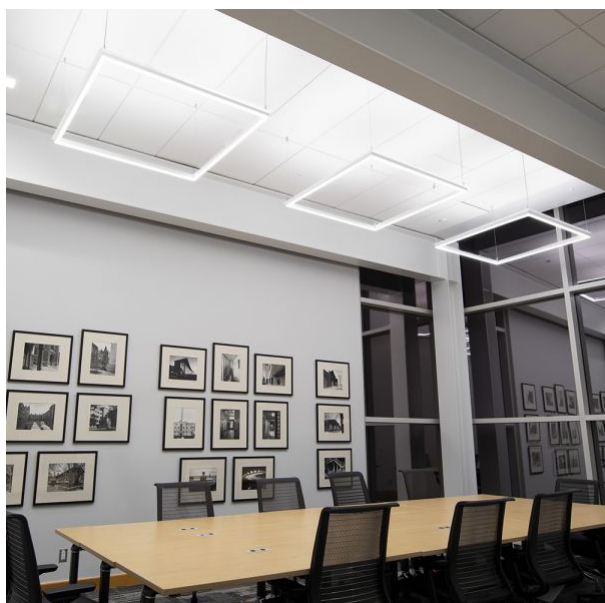

INDEX: VLE-PA404W

We reserve the right to make technical changes. The data contained in this material is not legally binding.

Allegro opt Sp. z o.o., ul. Mierzeja Wiślana 11,
30-732 Krakow, Poland.

The product must be used indoors

Class of protection against electric shock II - provided not only by basic insulation but also by double or reinforced insulation

Waste recycling after the end of the product's service life

The product meets the requirements of EU directives

It is forbidden to throw away waste equipment marked with the symbol of a crossed-out bin with other waste

120°

Rated beam angle

Ra > 80

Ra > 80 - color rendering index

20 000

Rated On/off cycles

30 000 h

Nominal lifetime (hours)

Free

The product does not emit ultraviolet light

Not Dimmable

The product is incompatible with light regulators

-20° +40°C

Operating temperatures range

Free

The product does not contain mercury

IP20

Class of protection against dust and moisture. Protection against solid objects larger than 12 mm; no protection against moisture