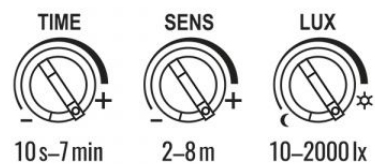

VIDEX®

VIDEX-FLOOD-LED-PIR-LUCA-50W-NW

INDEX: VLE-F2e-505W-S

We reserve the right to make technical changes. The data contained in this material is not legally binding.

Allegro opt Sp. z o.o., ul. Mierzeja Wiślana 11,
30-732 Krakow, Poland.