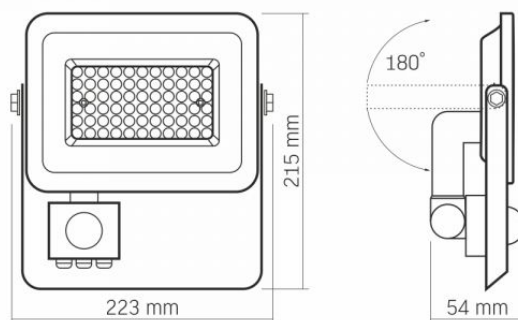

VIDEX®

VIDEX-FLOOD-LED-PIR-LUCA-50W-NW

INDEX: VLE-F2e-505W-S

We reserve the right to make technical changes. The data contained in this material is not legally binding.

Allegro opt Sp. z o.o., ul. Mierzeja Wiślana 11,
30-732 Krakow, Poland.