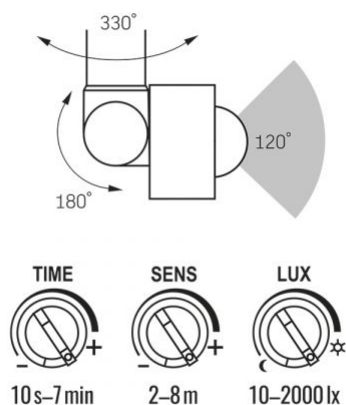

INDEX: VLE-F2e-505W-S

We reserve the right to make technical changes. The data contained in this material is not legally binding.

Allegro opt Sp. z o.o., ul. Mierzeja Wiślana 11,
30-732 Krakow, Poland.

- The product must be used outdoors
- Protection against electric shock class I. A product in which the means of protection against electric shock, in addition to the main insulation, is an additional protective circuit connected to the grounding of the power supply network
- Minimum distance from the illuminated object
  0,5 m
- Waste recycling after the end of the product's service life
- The product meets the requirements of EU directives
- It is forbidden to throw away waste equipment marked with the symbol of a crossed-out bin with other waste
- Rated beam angle
  90°
- Ra > 80 - color rendering index
  Ra = 80
- Rated On/off cycles
  20 000
- The product withstands a medium impact (e.g., from a blunt object)
  IK07
- Nominal lifetime (hours)
  30 000 h
- The product does not emit ultraviolet light
  Free
- The product is incompatible with light regulators
  Not Dimmable
- Operating temperatures range
  -20°C +50°C
- The product does not contain mercury
  Free
- Class of protection against dust and moisture. The product has full protection against dust and water jets from all directions
  IP65