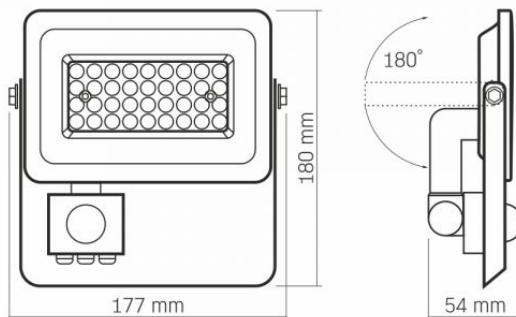

Dimensions

EAN	5904405541166
Height	180 mm
Depth	54 mm
Width	177 mm
Outer box	20 pcs.

VIDEX®

VIDEX-FLOOD-LED-PIR-LUCA-30W-NW

INDEX: VLE-F2e-305W-S

We reserve the right to make technical changes. The data contained in this material is not legally binding.