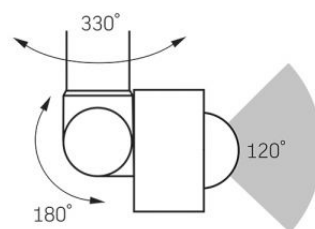

Dimensions

EAN	5904405541166
Height	180 mm
Depth	54 mm
Width	177 mm
Outer box	20 pcs.

VIDEX®

VIDEX-FLOOD-LED-PIR-LUCA-30W-NW

INDEX: VLE-F2e-305W-S

We reserve the right to make technical changes. The data contained in this material is not legally binding.