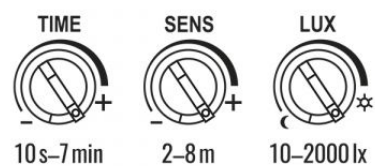

VIDEX-FLOOD-LED-PIR-LUCA-30W-NW

INDEX: VLE-F2e-305W-S

Electric shock protection class I

Photometric parameters

Useful luminous flux of the light source (Φ _{use})	2700 Lm
Correlated color temperature	5000K (neutral white)
Peak luminous intensity	1700 cd
Beam angle	90°
Color rendering index (CRI)	Ra > 80
Lifetime	30000 h
On/Off cycles	20000
Useful luminous flux of the light source reference	in a wide cone (120°)

Additional information

Place of installation	Ceiling, Flat surface, Wall
Vertical adjustment range	180°
Place of application	outdoor
Housing colour	White
Impact protection	IK07
Minimum distance from the illuminated object	0.5 m
Diffuser material	PC
Ultraviolet radiation	no
Motion sensor	yes
Sensor type	PIR
Sensor detection angle	120°
Sensor time delay	10 s - 7 min

VIDEX®

VIDEX-FLOOD-LED-PIR-LUCA-30W-NW

INDEX: VLE-F2e-305W-S

Sensor detection distance	2 - 8 m
Sensor light threshold	10-2000 Lx
Operating temperature range	-20° +50°C
Mercury content	Does not contain
Ingress protection	IP65
Housing material	Aluminum alloy

Dimensions

EAN	5904405541166
Height	180 mm
Depth	54 mm
Width	177 mm
Outer box	20 pcs.

VIDEX®

VIDEX-FLOOD-LED-PIR-LUCA-30W-NW

INDEX: VLE-F2e-305W-S

We reserve the right to make technical changes. The data contained in this material is not legally binding.